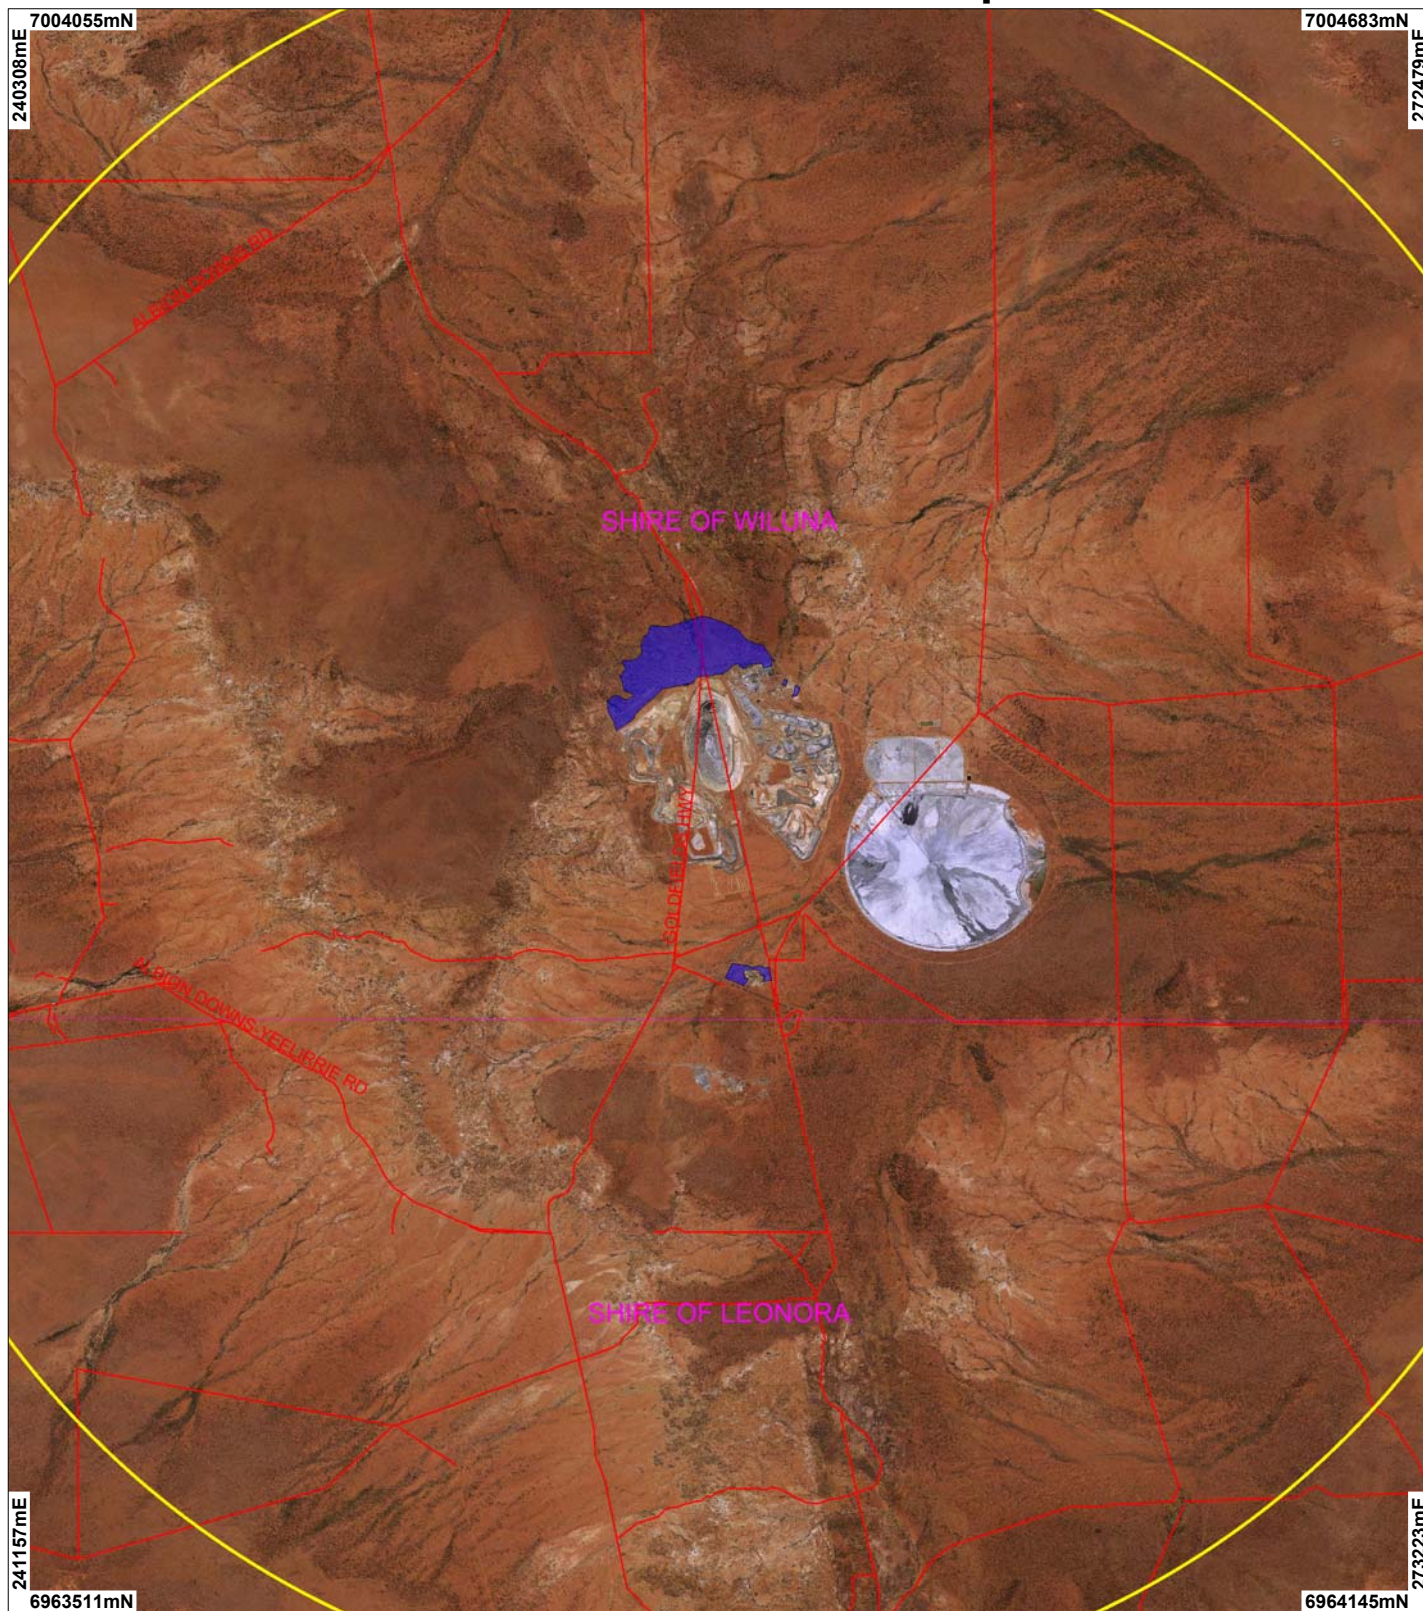

CPS 5475/1 - Context Map - 20km radius

LEGEND

- Local Government Authorities
- / Road Centrelines

Mount Keith 3043 Apr 2011 Mosaic
 Yeelirrie 2943 Apr 2011 Mosaic

Geocentric Datum Australia 1994
 Note: the data in this map have not been projected. This may result in geometric distortion or measurement inaccuracies.

..... Date

Officer with delegated authority under Section 20 of the Environmental Protection Act 1986

Information derived from this map should be confirmed with the data custodian acknowledged by the agency acronym in the legend.