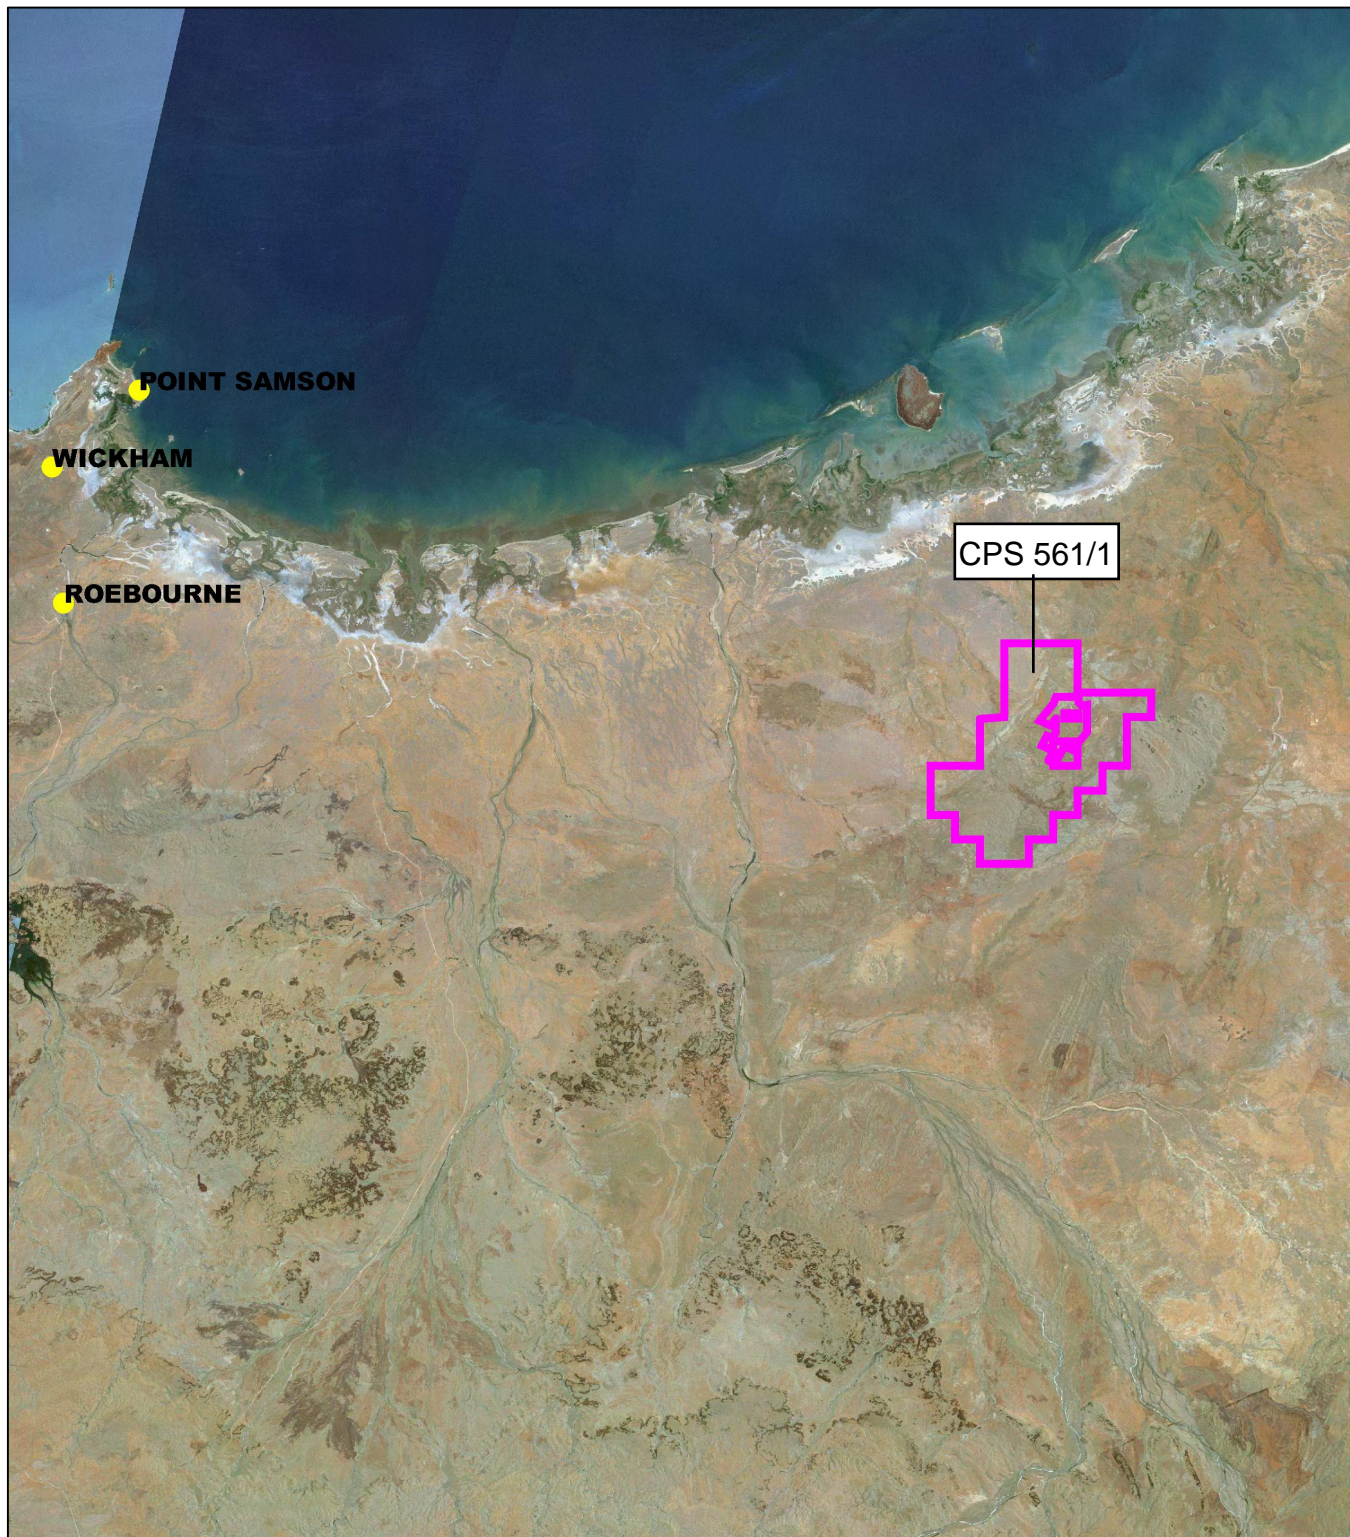

CPS 561/1

LEGEND

✓ Road Centrelines - DLI
1/5/04

Swan Coastal Plain South
1m Orthomosaic - DLI
01/04

● Towns - DLI 8/04
Western Australia ETM 25m
321 - GA 99
Barrow and Montebello
Islands 0.8m Orthomosaic -
DLI 10/01

0 15 km

Scale 1:554938

(Approximate when reproduced at A4)

Geocentric Datum Australia 1994

..... Date .....

Information derived from this map should be confirmed with the data custodian acknowledged by the agency acronym in the legend.

WA Crown Copyright 2002