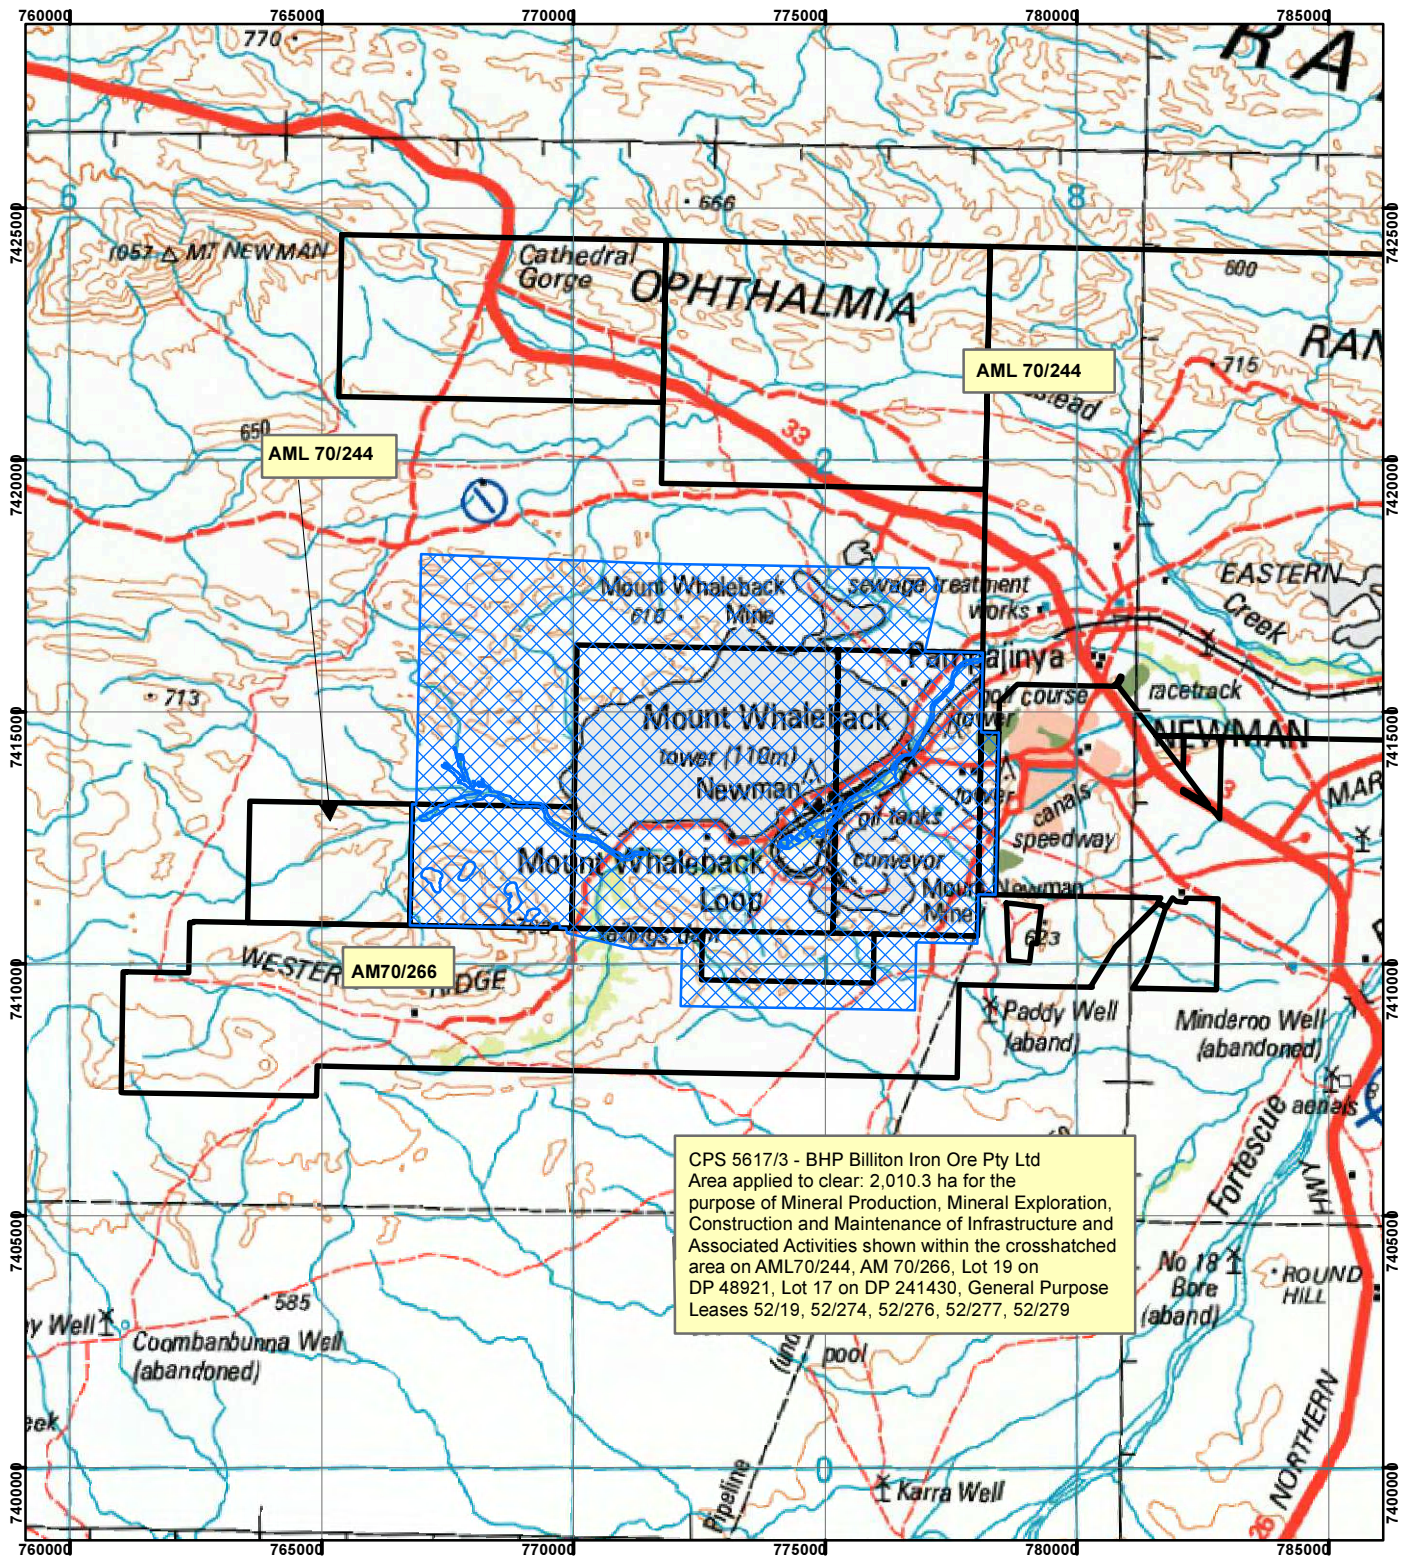

CPS 5617/3 - BHP Billiton Iron Ore Pty Ltd

Legend

 Clearing Instruments

Mining Tenements

 ML 244SA

 M 266SA

Geocentric Datum Australia 1994

Note: the data in this map have not been projected. This may result in geometric distortion or measurement inaccuracies.

Date

Officer with delegated authority under Section 20 of the Environmental Protection Act 1986

Information derived from this map should be confirmed with the data custodian acknowledged by the agency acronym in the legend.