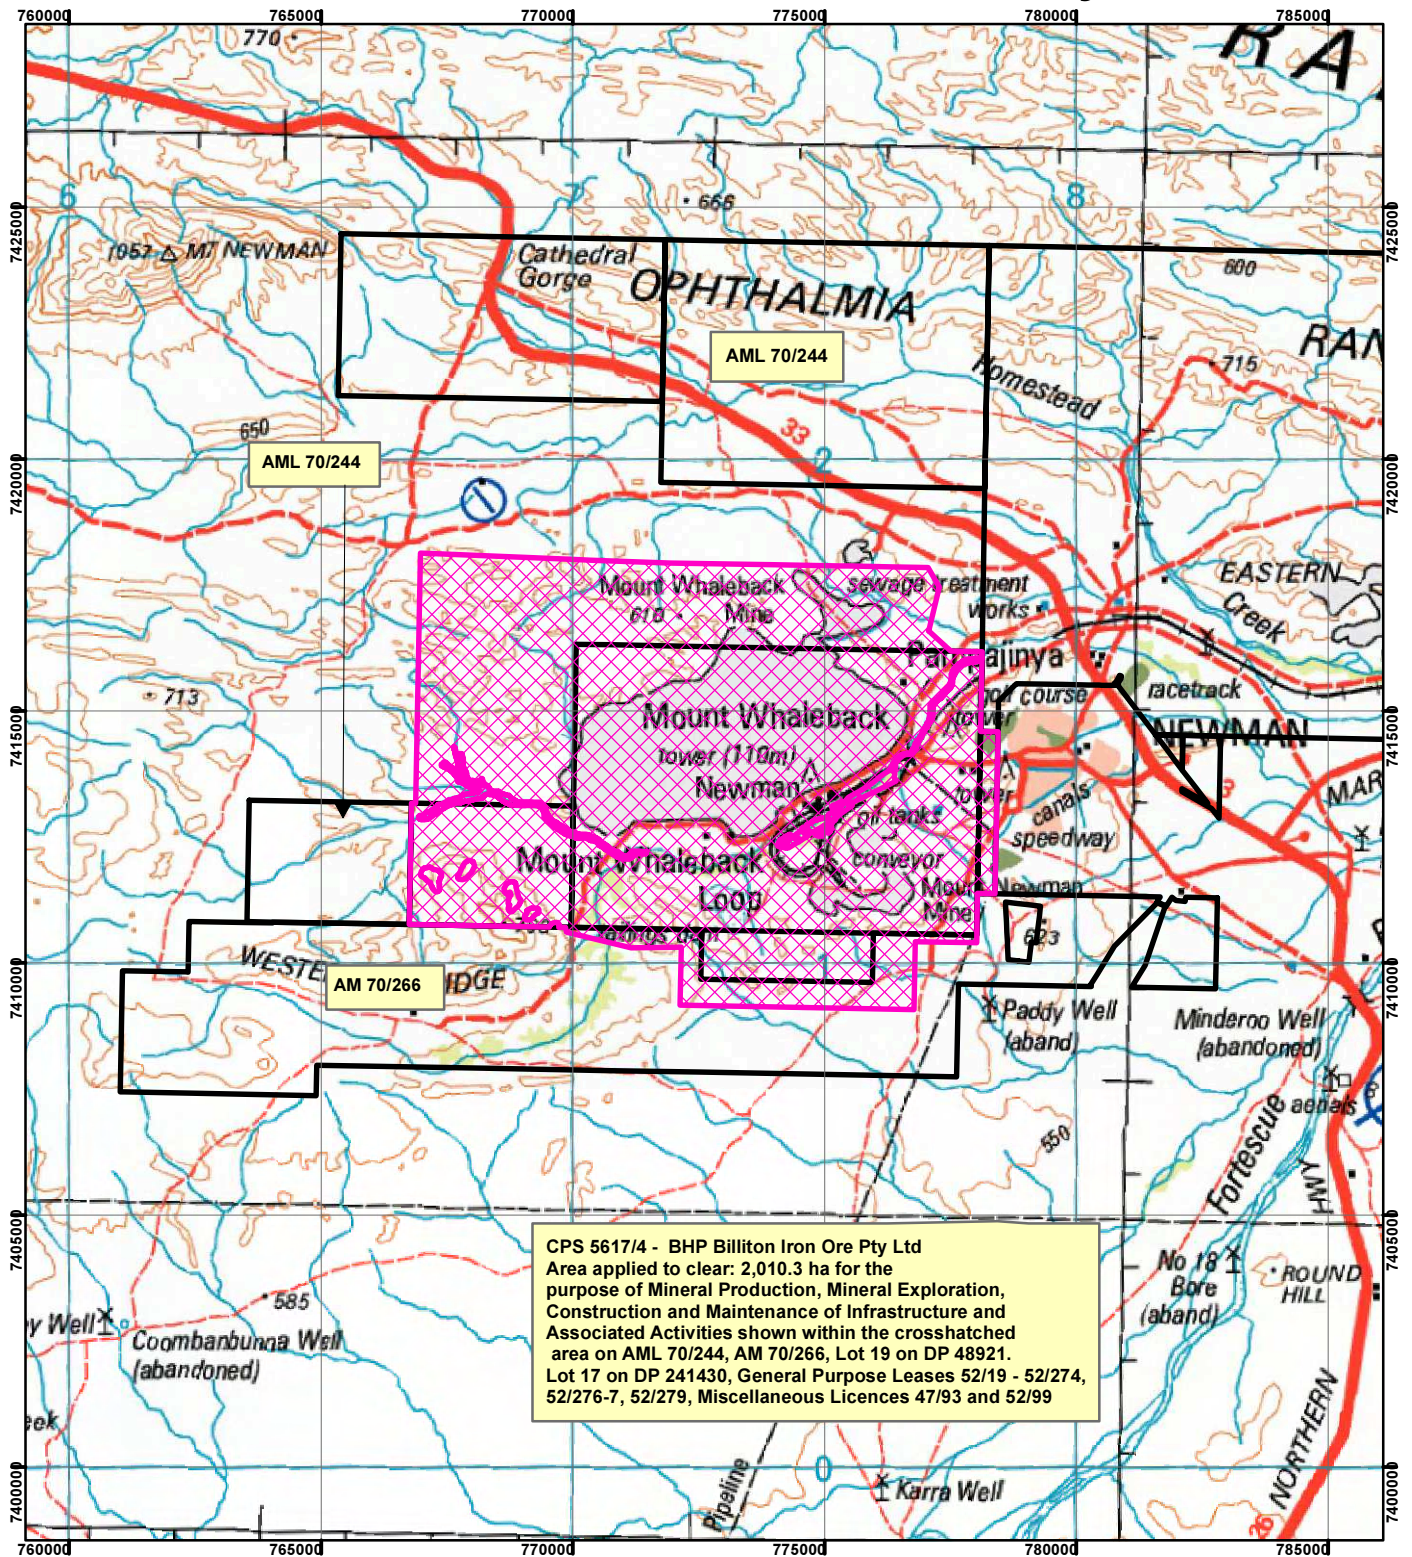

## Legend

 Clearing Instruments

## TENID

 AML7000244

 AM 7000266

Geocentric Datum Australia 1994

Note: the data in this map have not been projected. This may result in geometric distortion or measurement inaccuracies.

..... Date .....

Officer with delegated authority under Section 20 of the Environmental Protection Act 1986