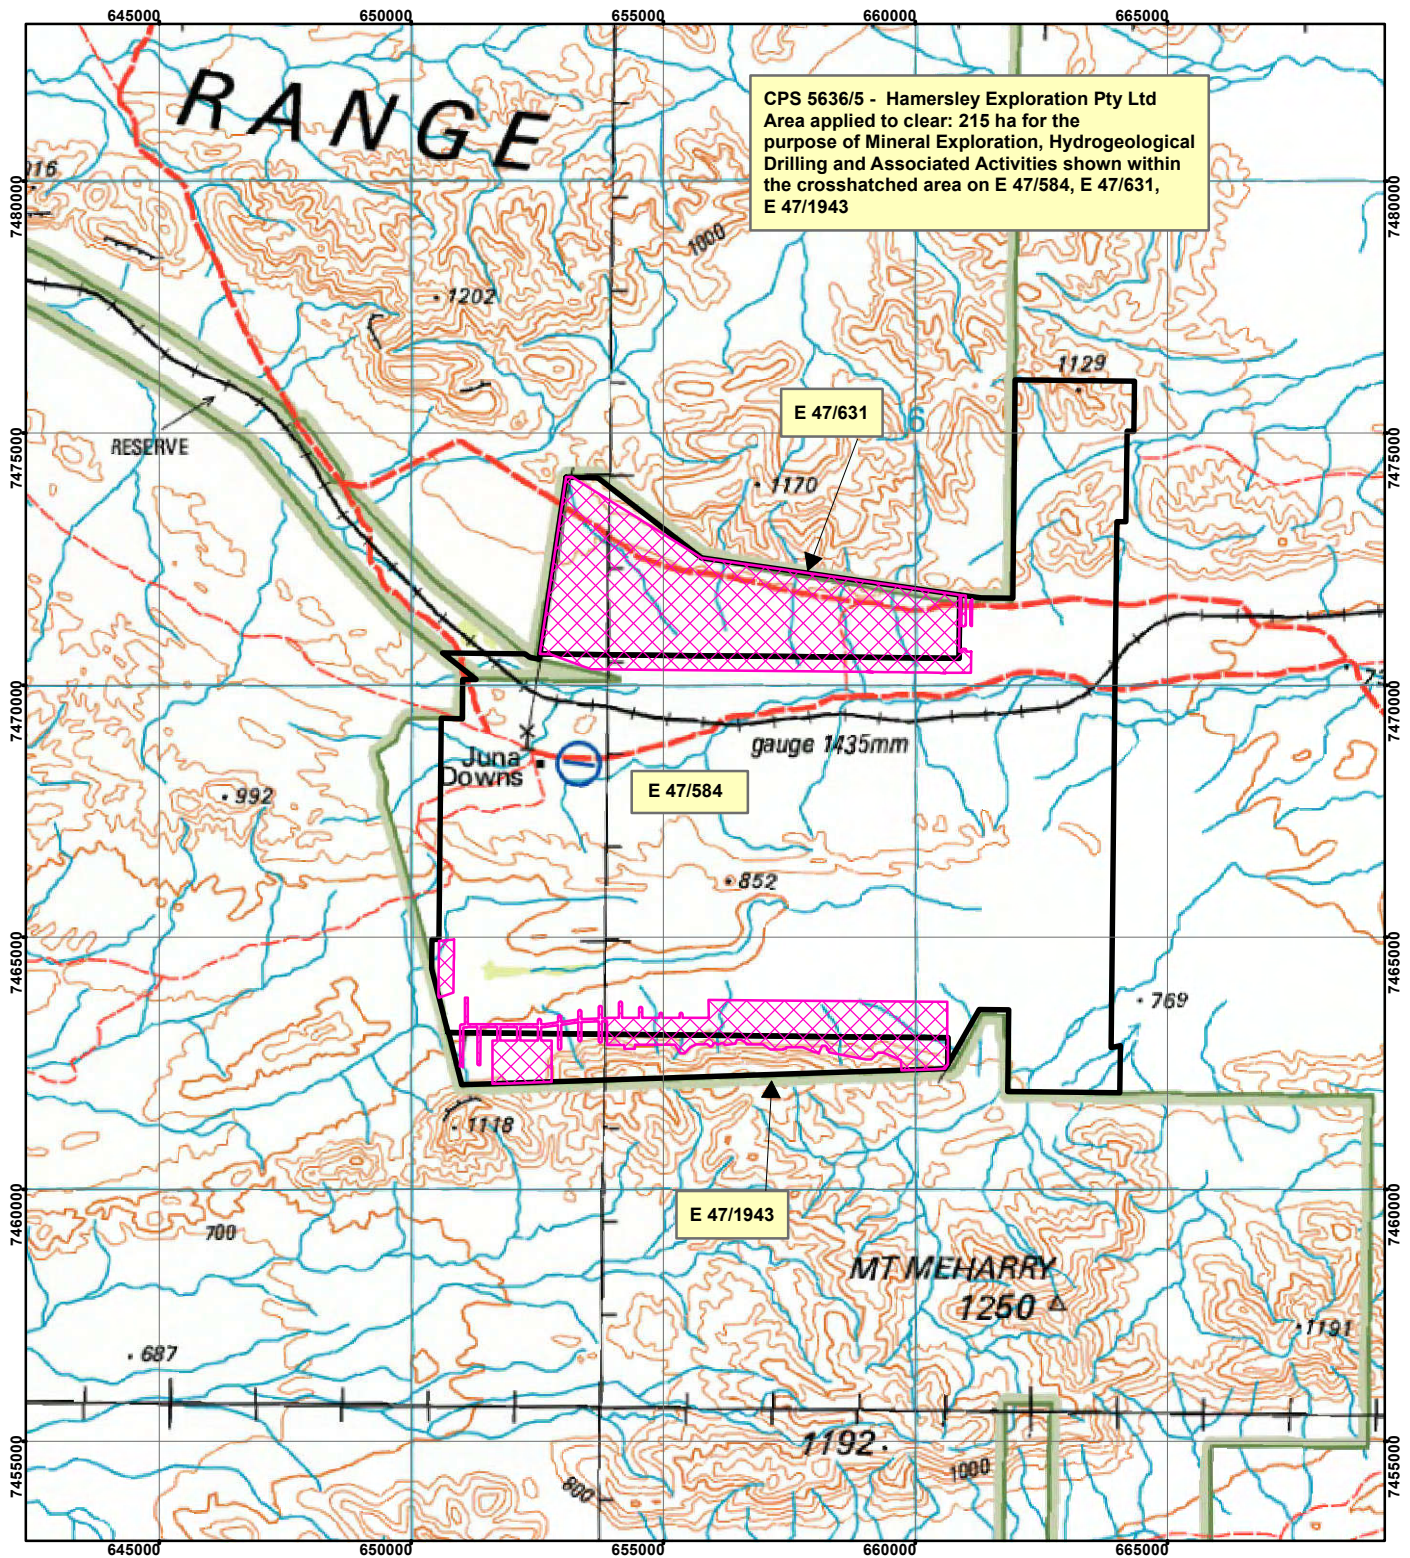

# CPS 5636/5 - Hamersley Exploration Pty Ltd

## Legend

-  Clearing Instruments
-  Mining Tenements

Geocentric Datum Australia 1994

*Note: the data in this map have not been projected. This may result in geometric distortion or measurement inaccuracies.*

..... Date .....

Officer with delegated authority under Section 20 of the Environmental Protection Act 1986

Information derived from this map should be confirmed with the data custodian acknowledged by the agency acronym in the legend.