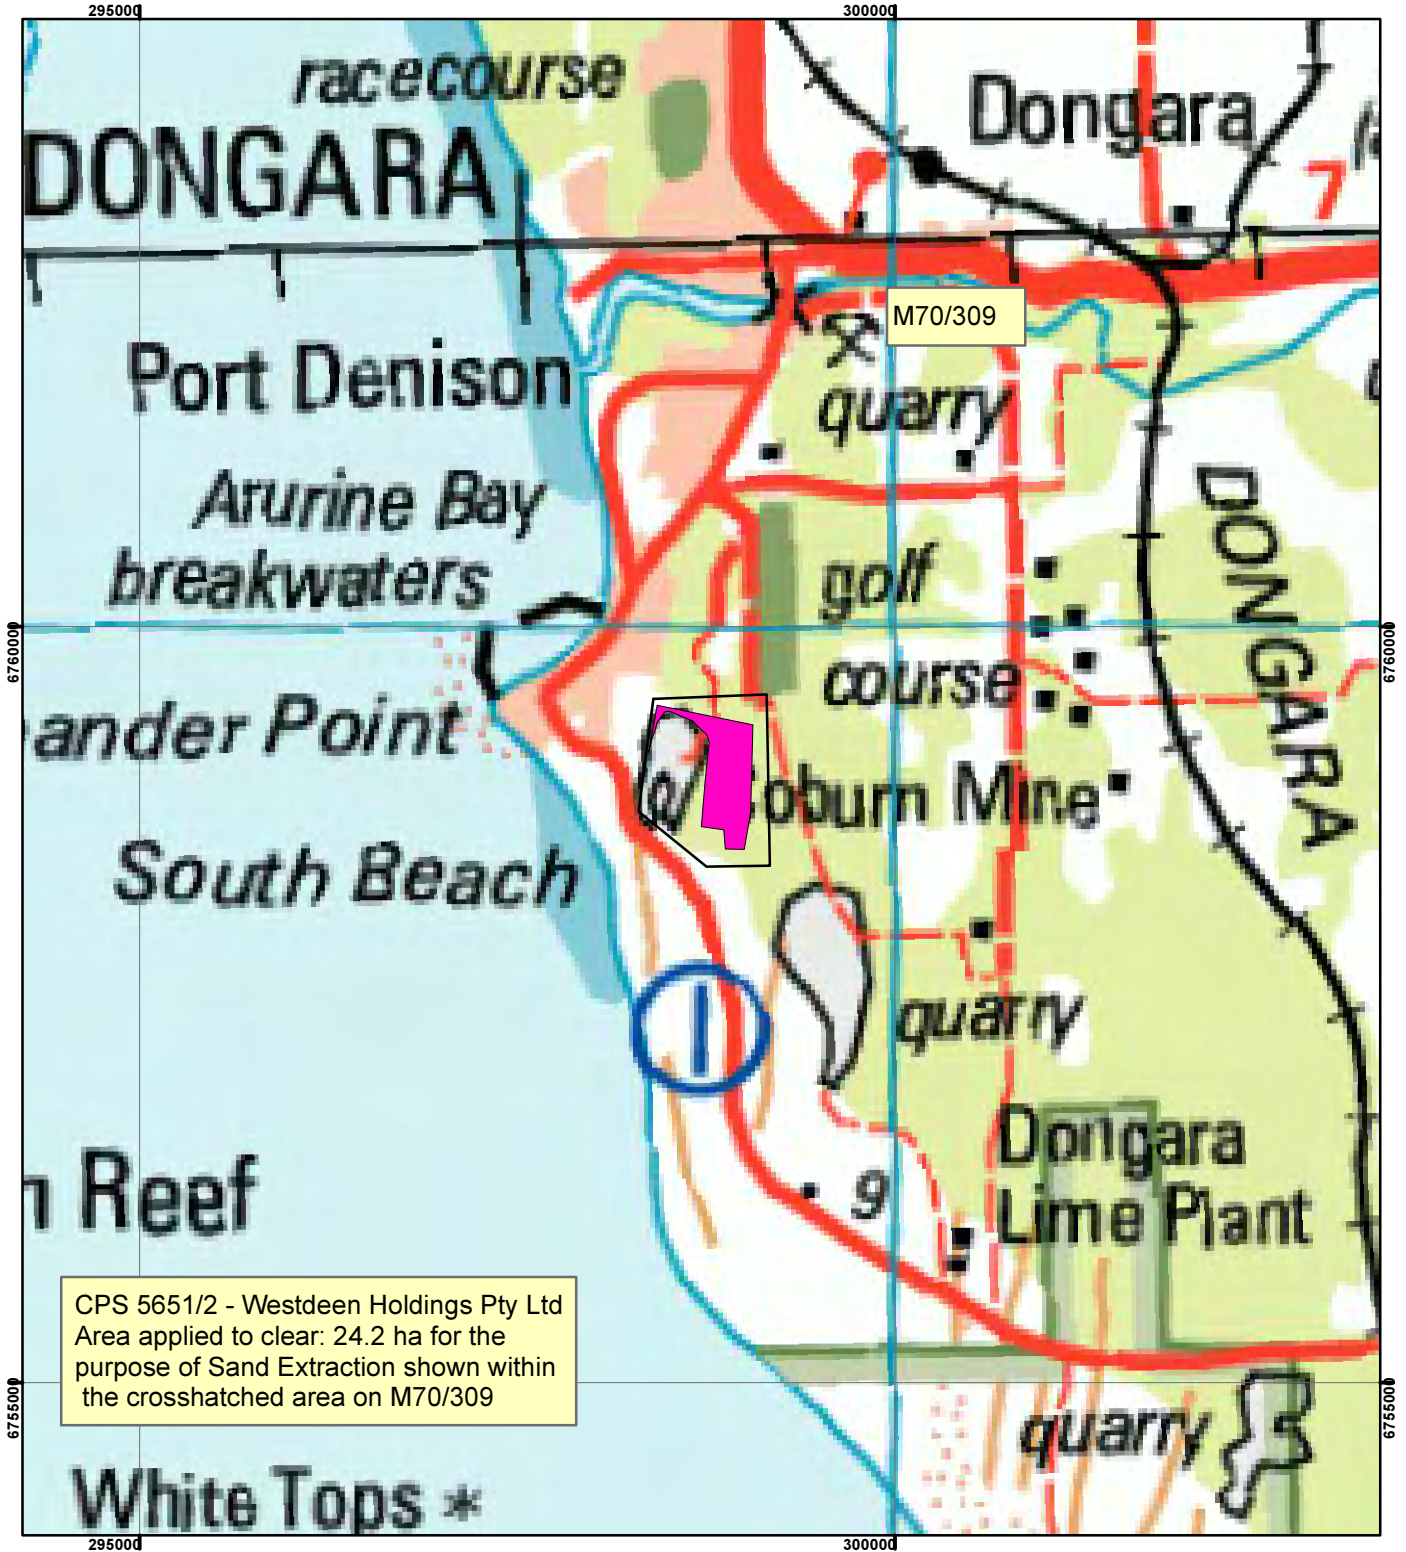

CPS 5651/2 - Westdeen Holdings Pty Ltd

Legend

 5651-2 rev

Mining Tenements

FMT_TENID

 M 70/309

Geocentric Datum Australia 1994

Note: the data in this map have not been projected. This may result in geometric distortion or measurement inaccuracies.

..... Date

Officer with delegated authority under Section 20 of the Environmental Protection Act 1986

Information derived from this map should be confirmed with the data custodian acknowledged by the agency acronym in the legend.