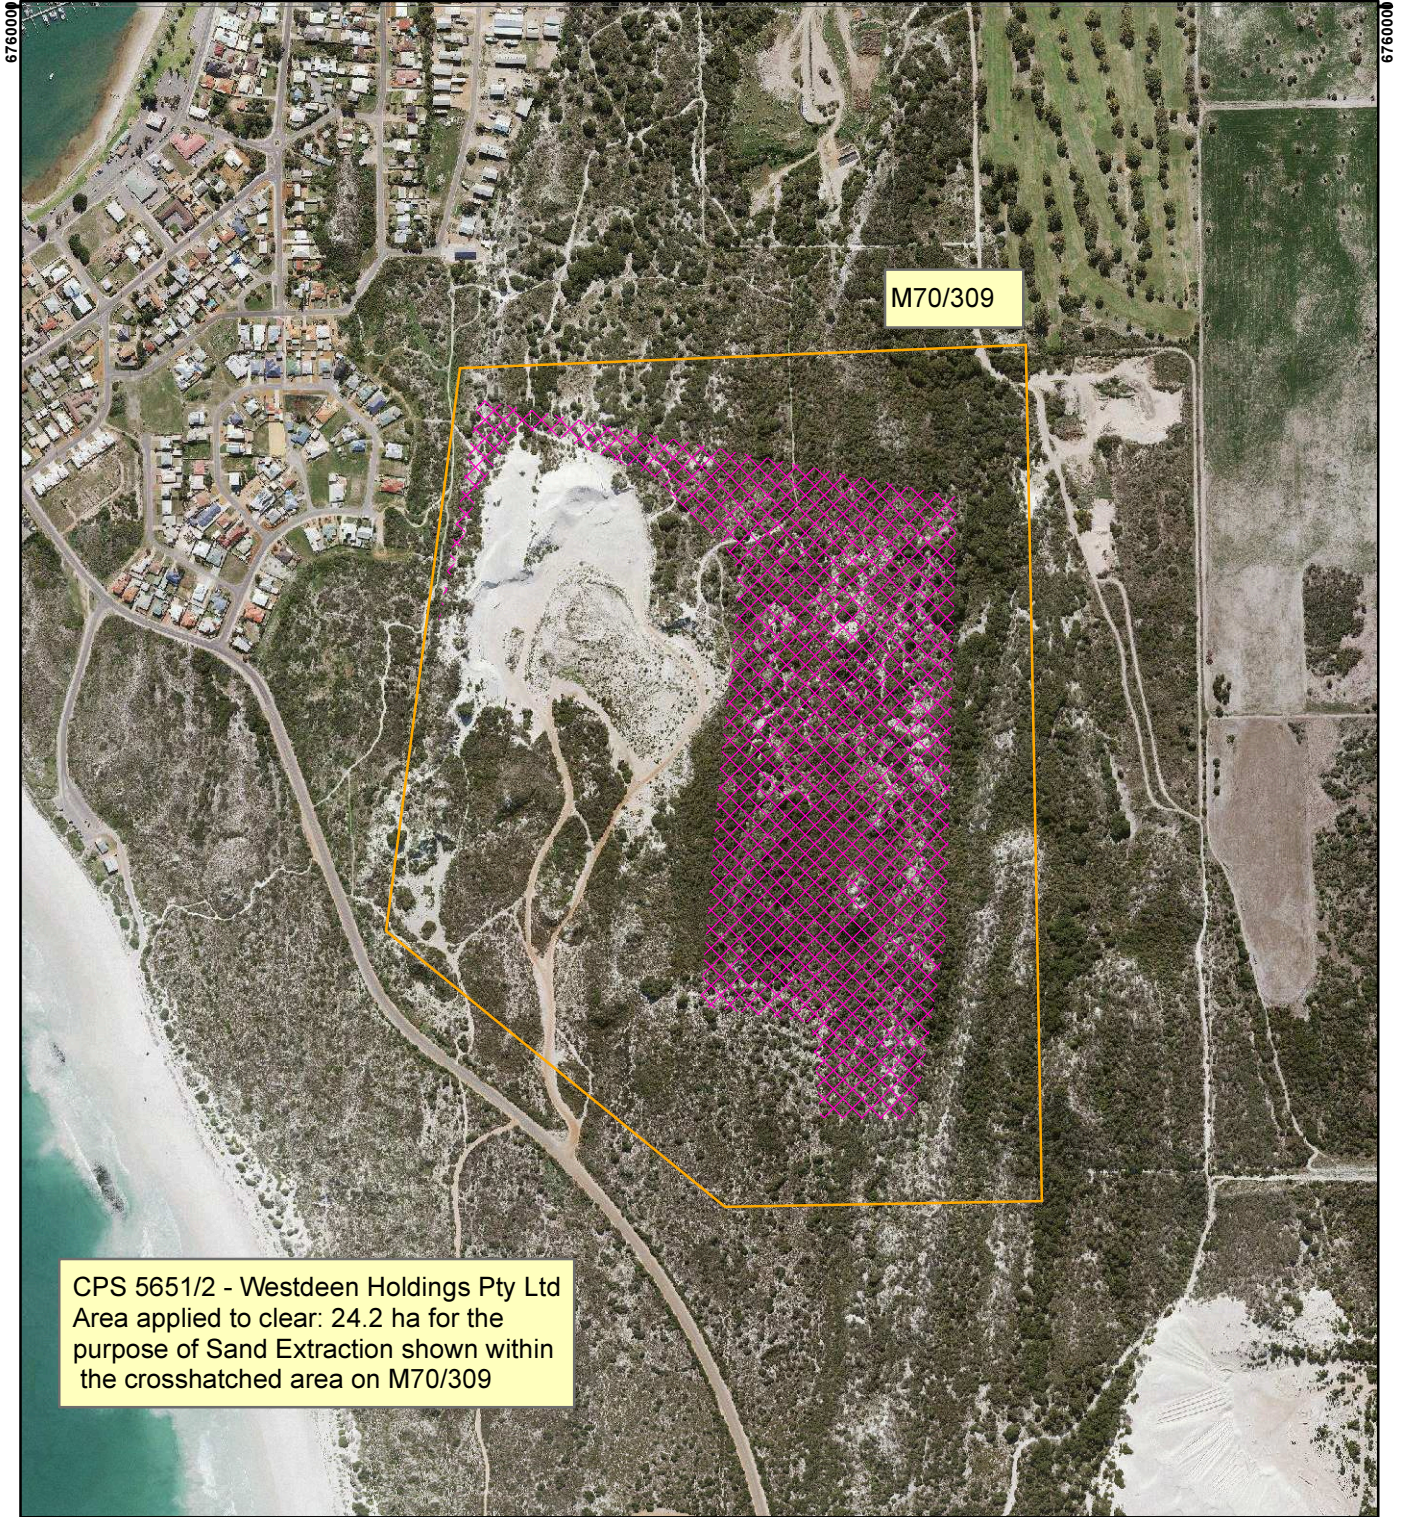

CPS 5651/2 - Westdeen Holdings Pty Ltd

Legend

 5651-2 rev

Mining Tenements

FMT_TENID

 M 70/309

Dongara_1839_Jul_2010_Mosaic

Geocentric Datum Australia 1994

Note: the data in this map have not been projected. This may result in geometric distortion or measurement inaccuracies.

..... Date

Officer with delegated authority under Section 20 of the Environmental Protection Act 1986