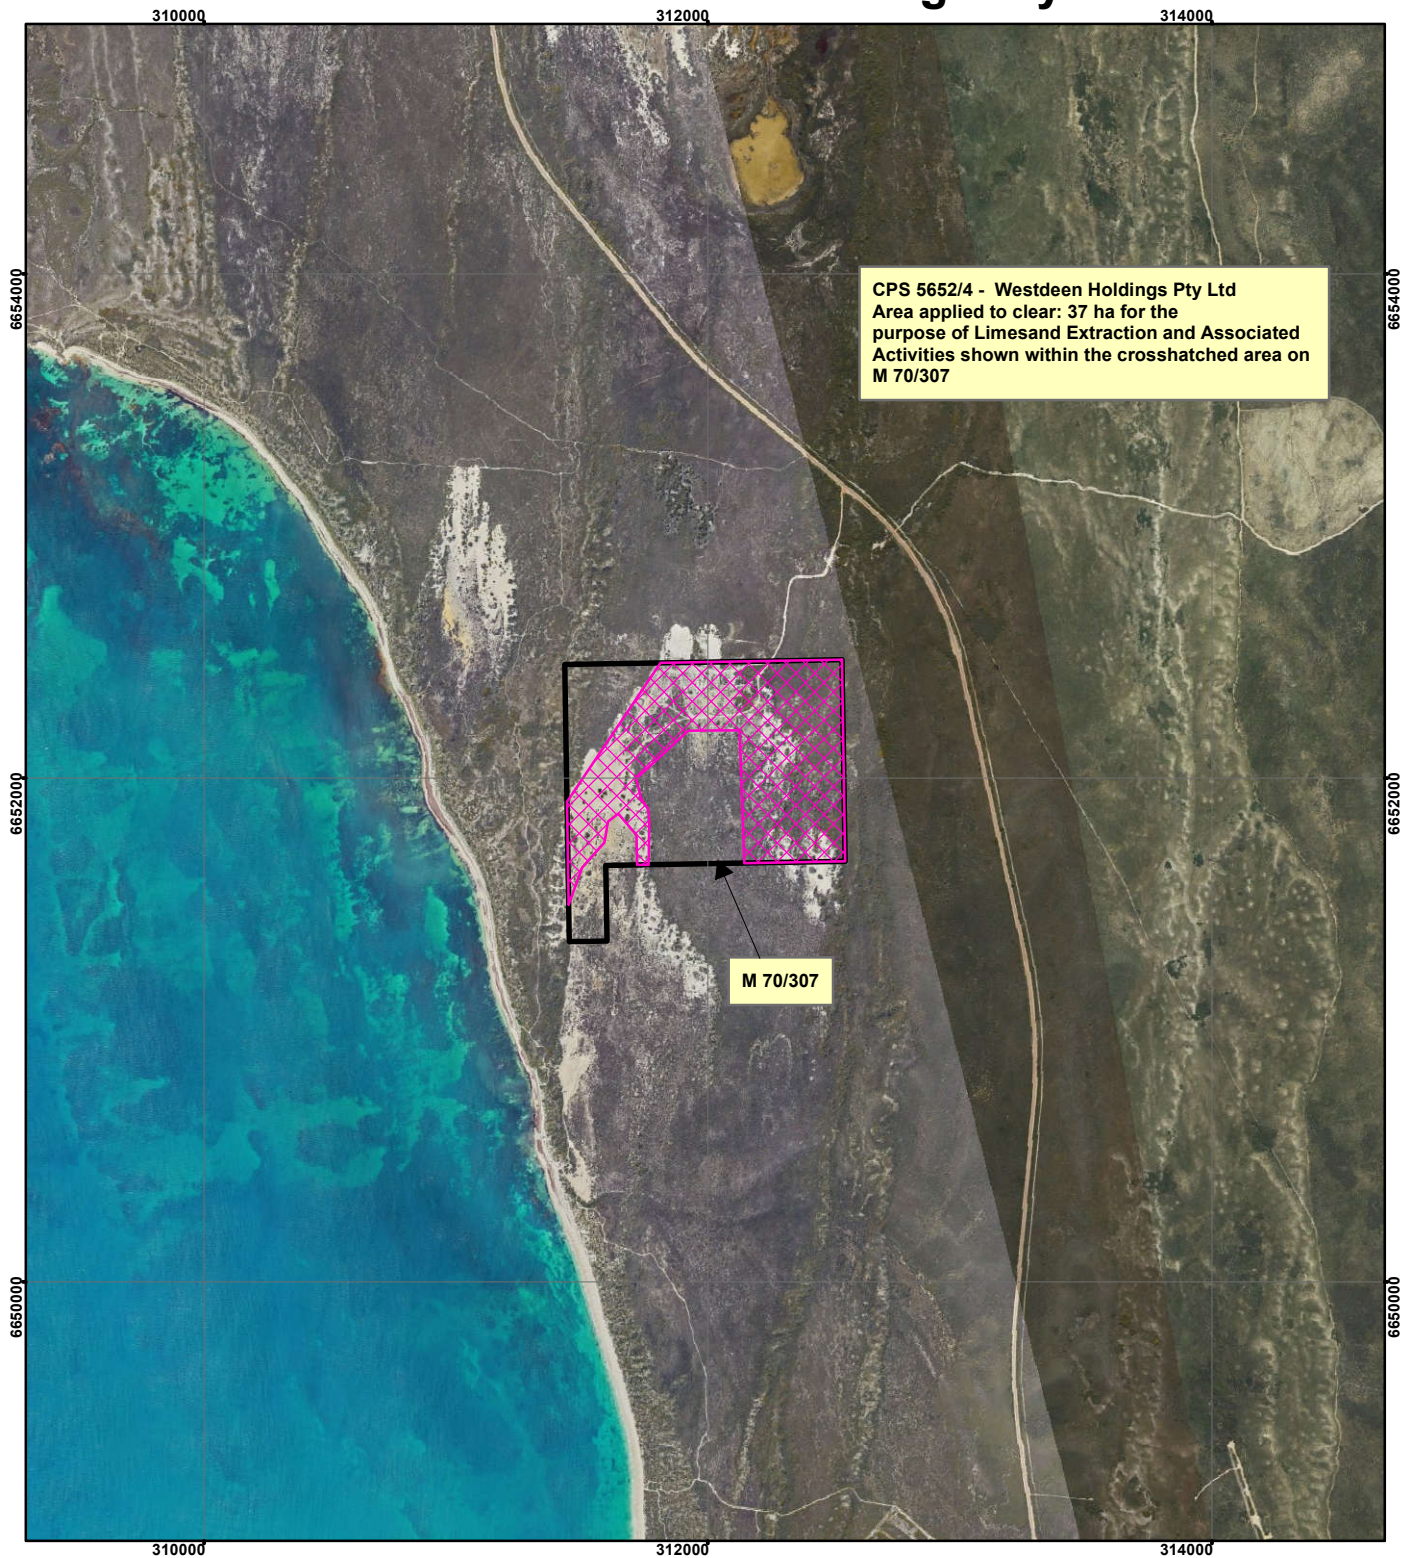

CPS 5652/4 - Westdeen Holdings Pty Ltd

Legend

-  Clearing Instruments
-  Mining Tenements

Geocentric Datum Australia 1994

Note: the data in this map have not been projected. This may result in geometric distortion or measurement inaccuracies.

..... Date

Officer with delegated authority under Section 20 of the Environmental Protection Act 1986

Information derived from this map should be confirmed with the data custodian acknowledged by the agency acronym in the legend.