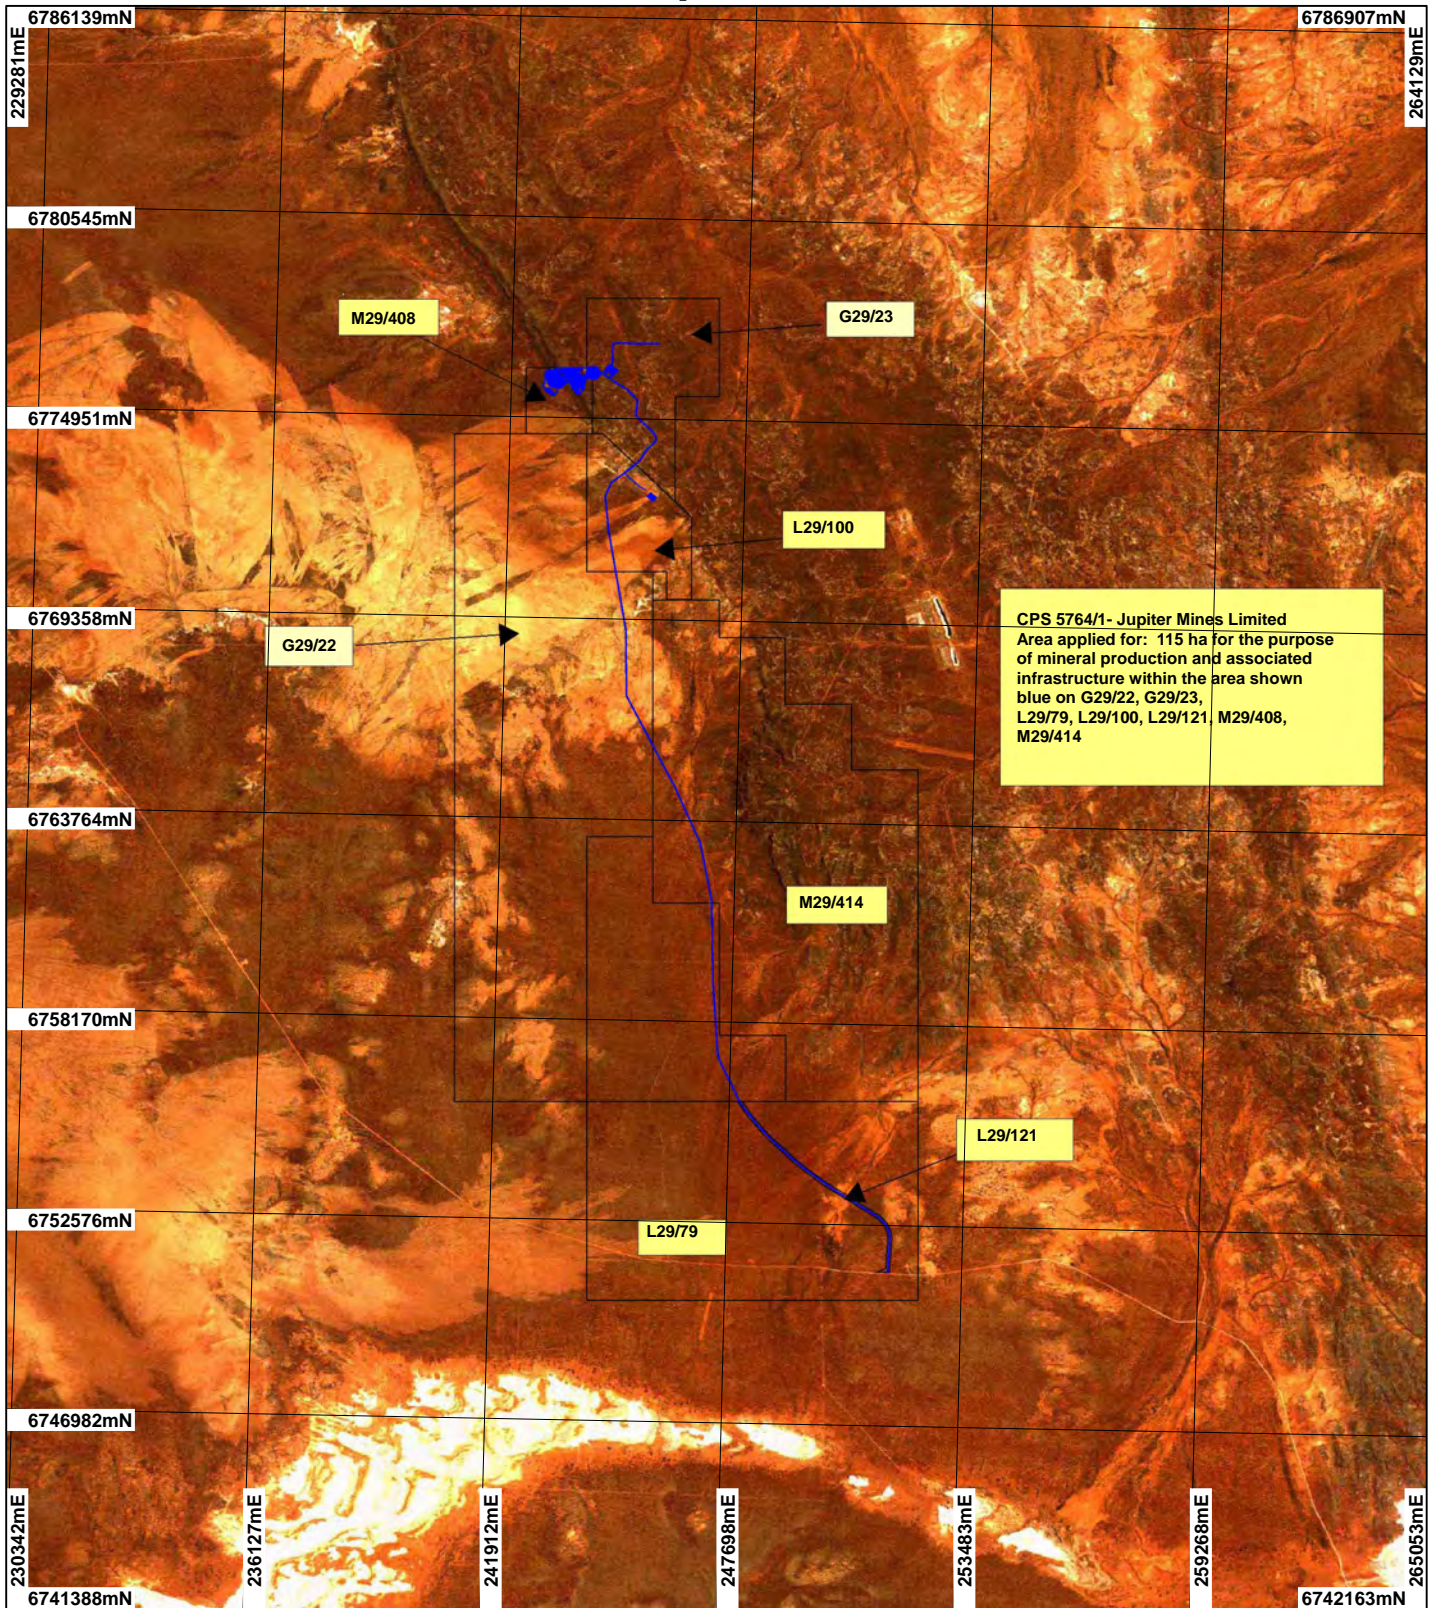

CPS 5764/1 - Jupiter Mines Limited

LEGEND

- Mining Tenements
 - Clearing Instruments
- Western Australia ETM 25m
543 - AGO 2004

Scale 1:200000

(Approximate when reproduced at A4)

Geocentric Datum Australia 1994

Note: the data in this map have not been projected. This may result in geometric distortion or measurement inaccuracies.

..... Date

Officer with delegated authority under Section 20 of the Environmental Protection Act 1986