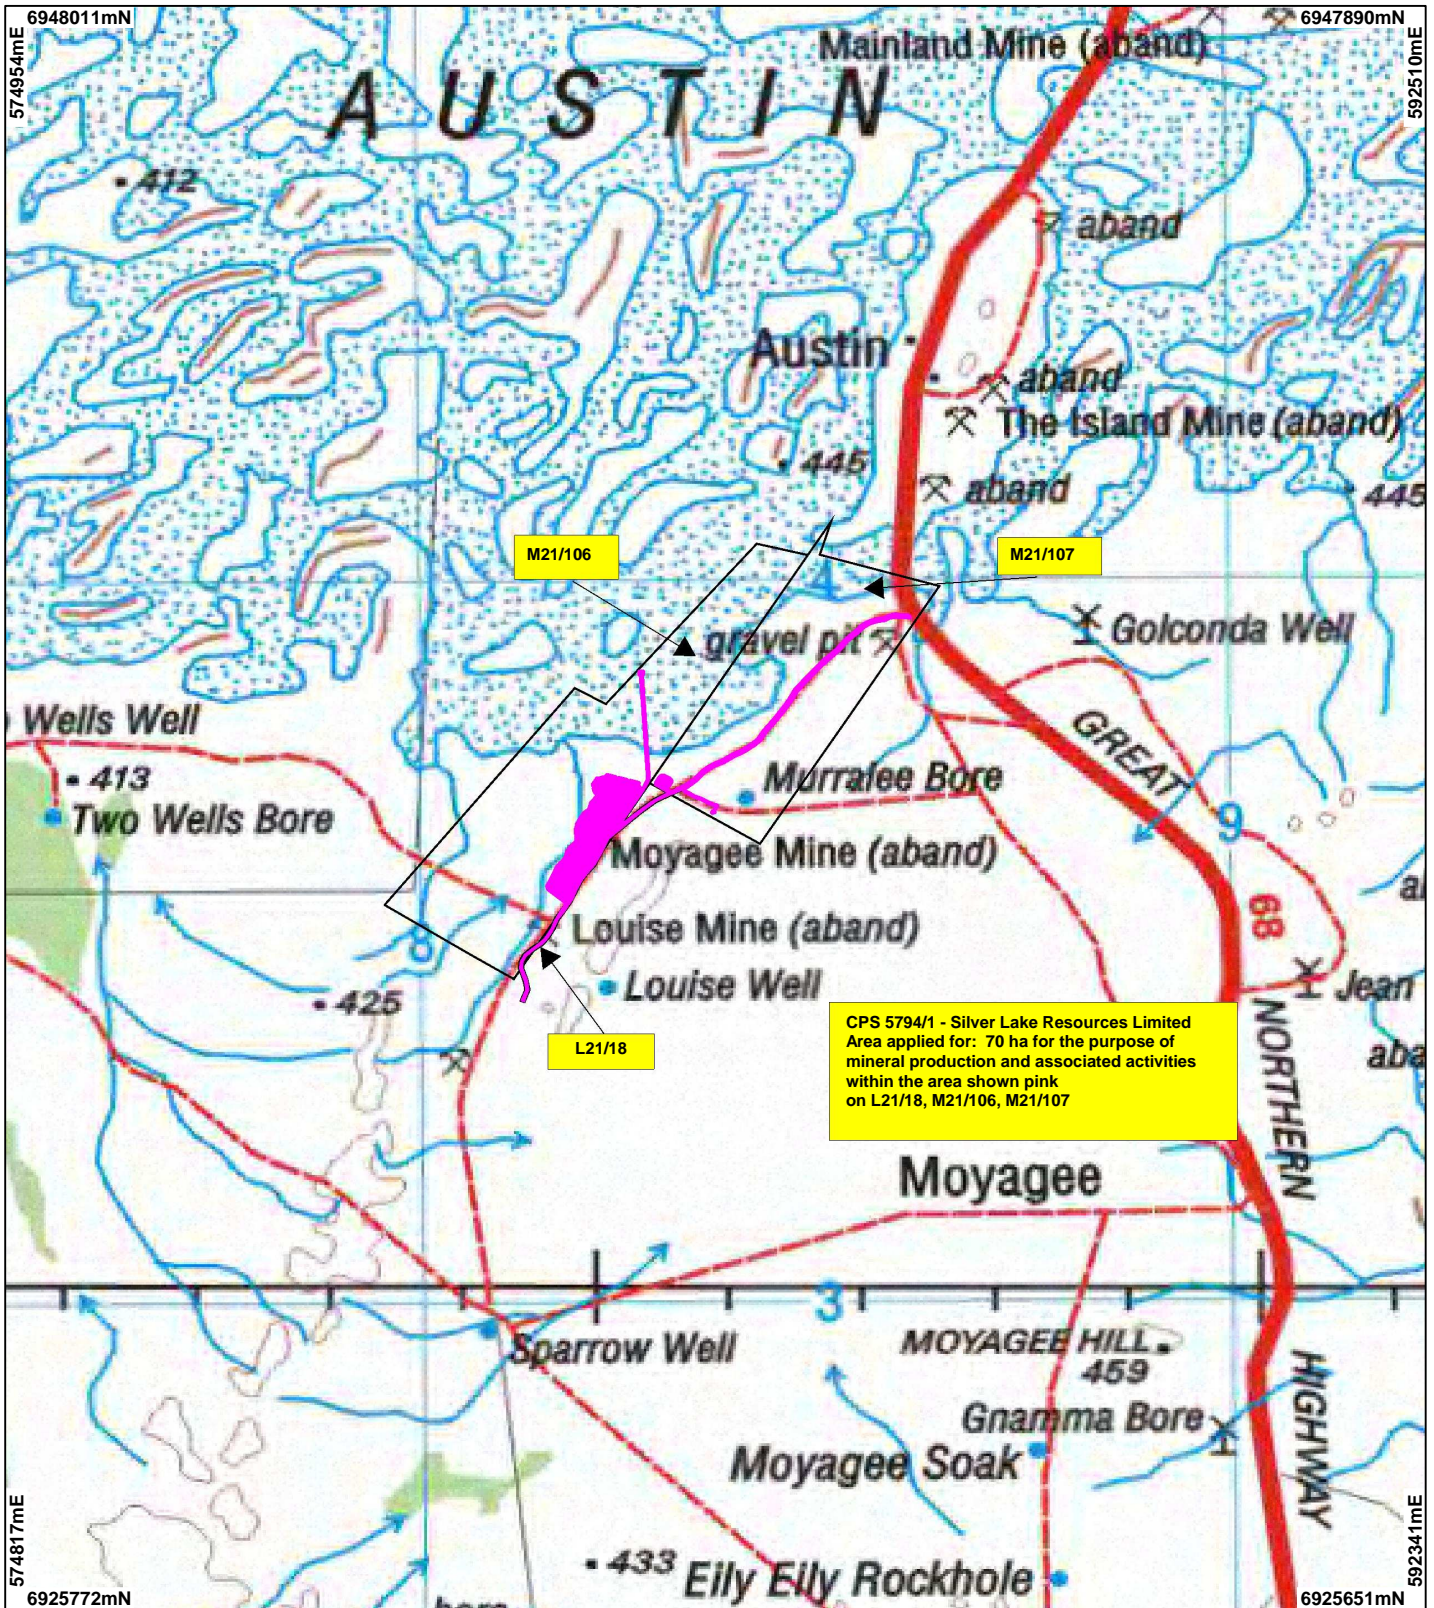

CPS 5794/1 - Silver Lake Resources Limited

LEGEND

- Mining Tenements
- Clearing Instruments
- NATMAP 250K Series Mapping
- GA 08/03

0 2.5 km

Scale 1:100000

(Approximate when reproduced at A4)

Geocentric Datum Australia 1994

Note: the data in this map have not been projected. This may result in geometric distortion or measurement inaccuracies.

..... Date

Officer with delegated authority under Section 20 of the Environmental Protection Act 1986