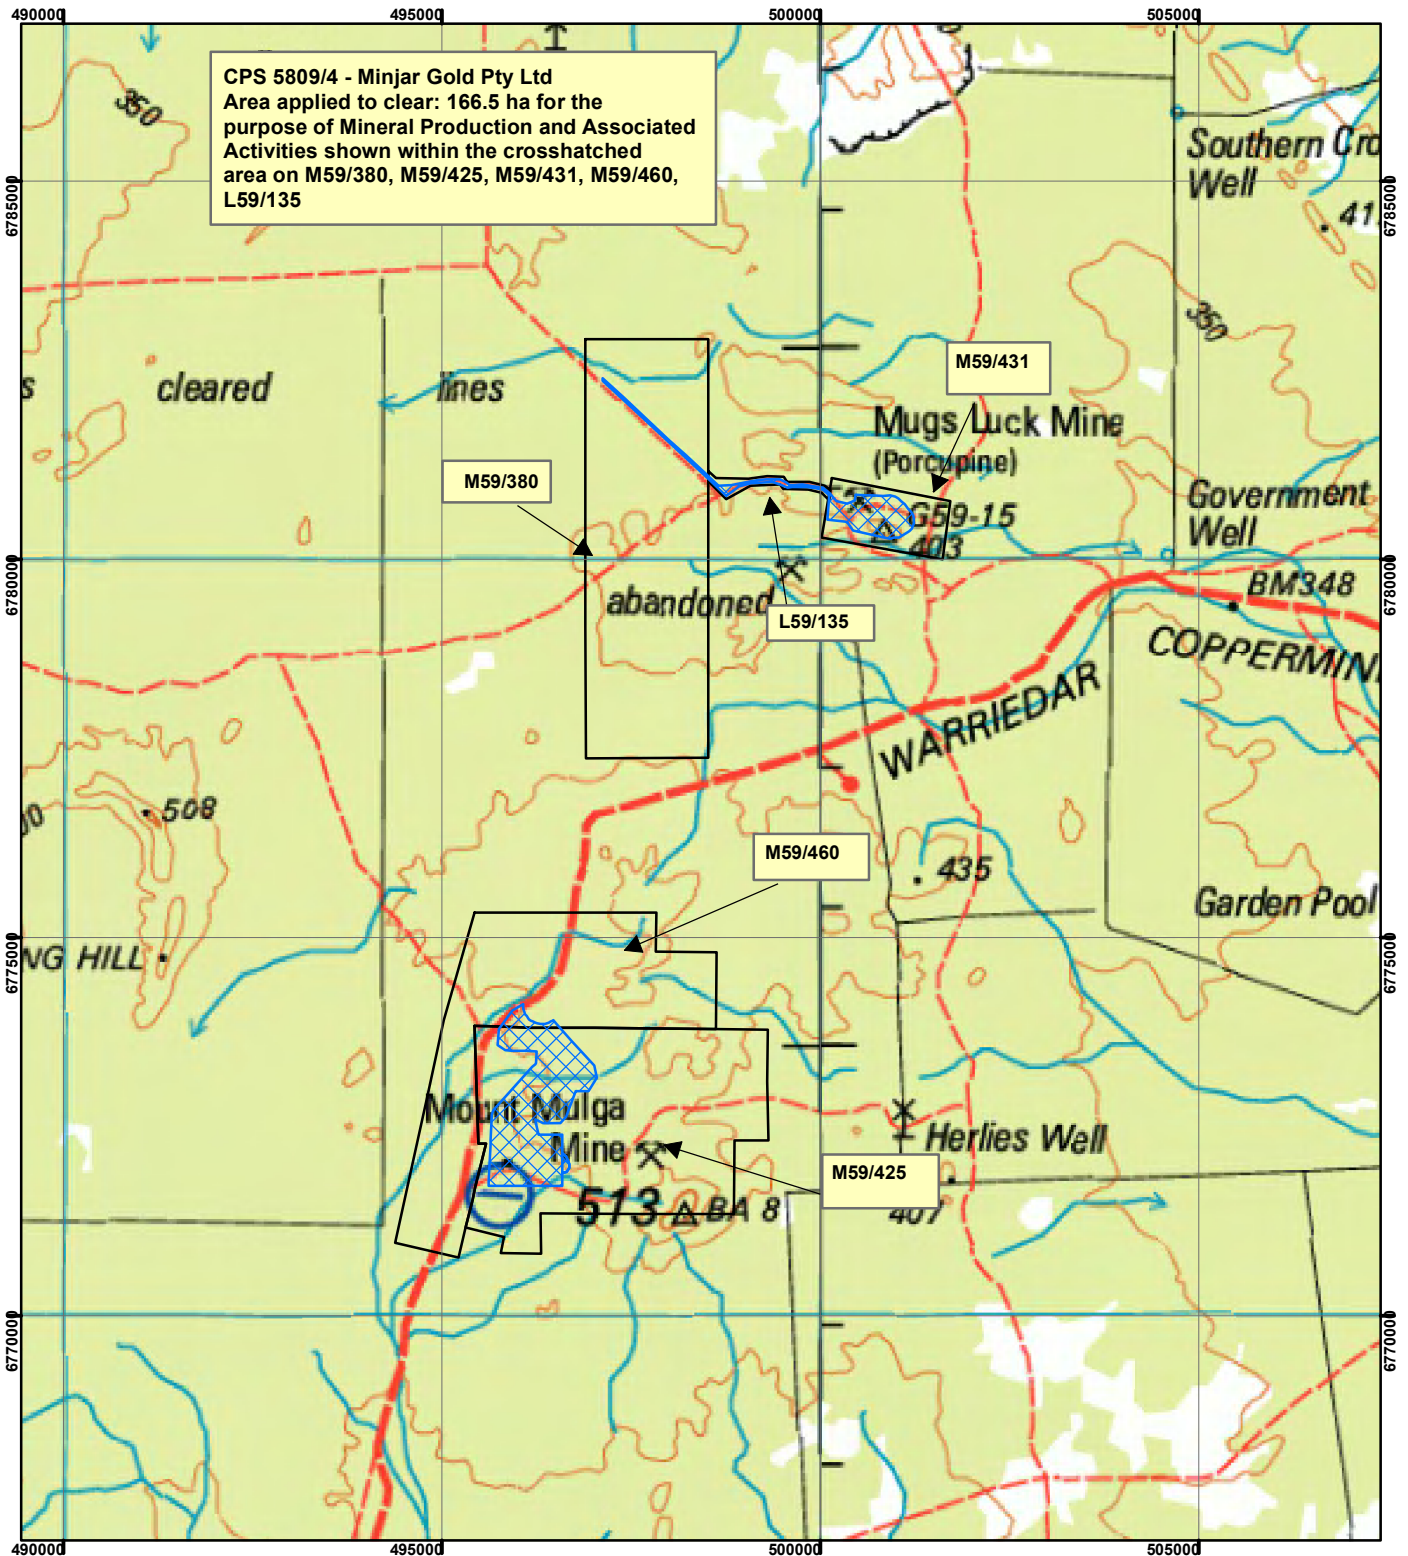

CPS 5809/4 - Minjar Gold Pty Ltd

Legend

 Clearing Instruments

Mining Tenements

 Mining Tenements

Geocentric Datum Australia 1994

Note: the data in this map have not been projected. This may result in geometric distortion or measurement inaccuracies.

..... Date

Officer with delegated authority under Section 20 of the Environmental Protection Act 1986

Information derived from this map should be confirmed with the data custodian acknowledged by the agency acronym in the legend.