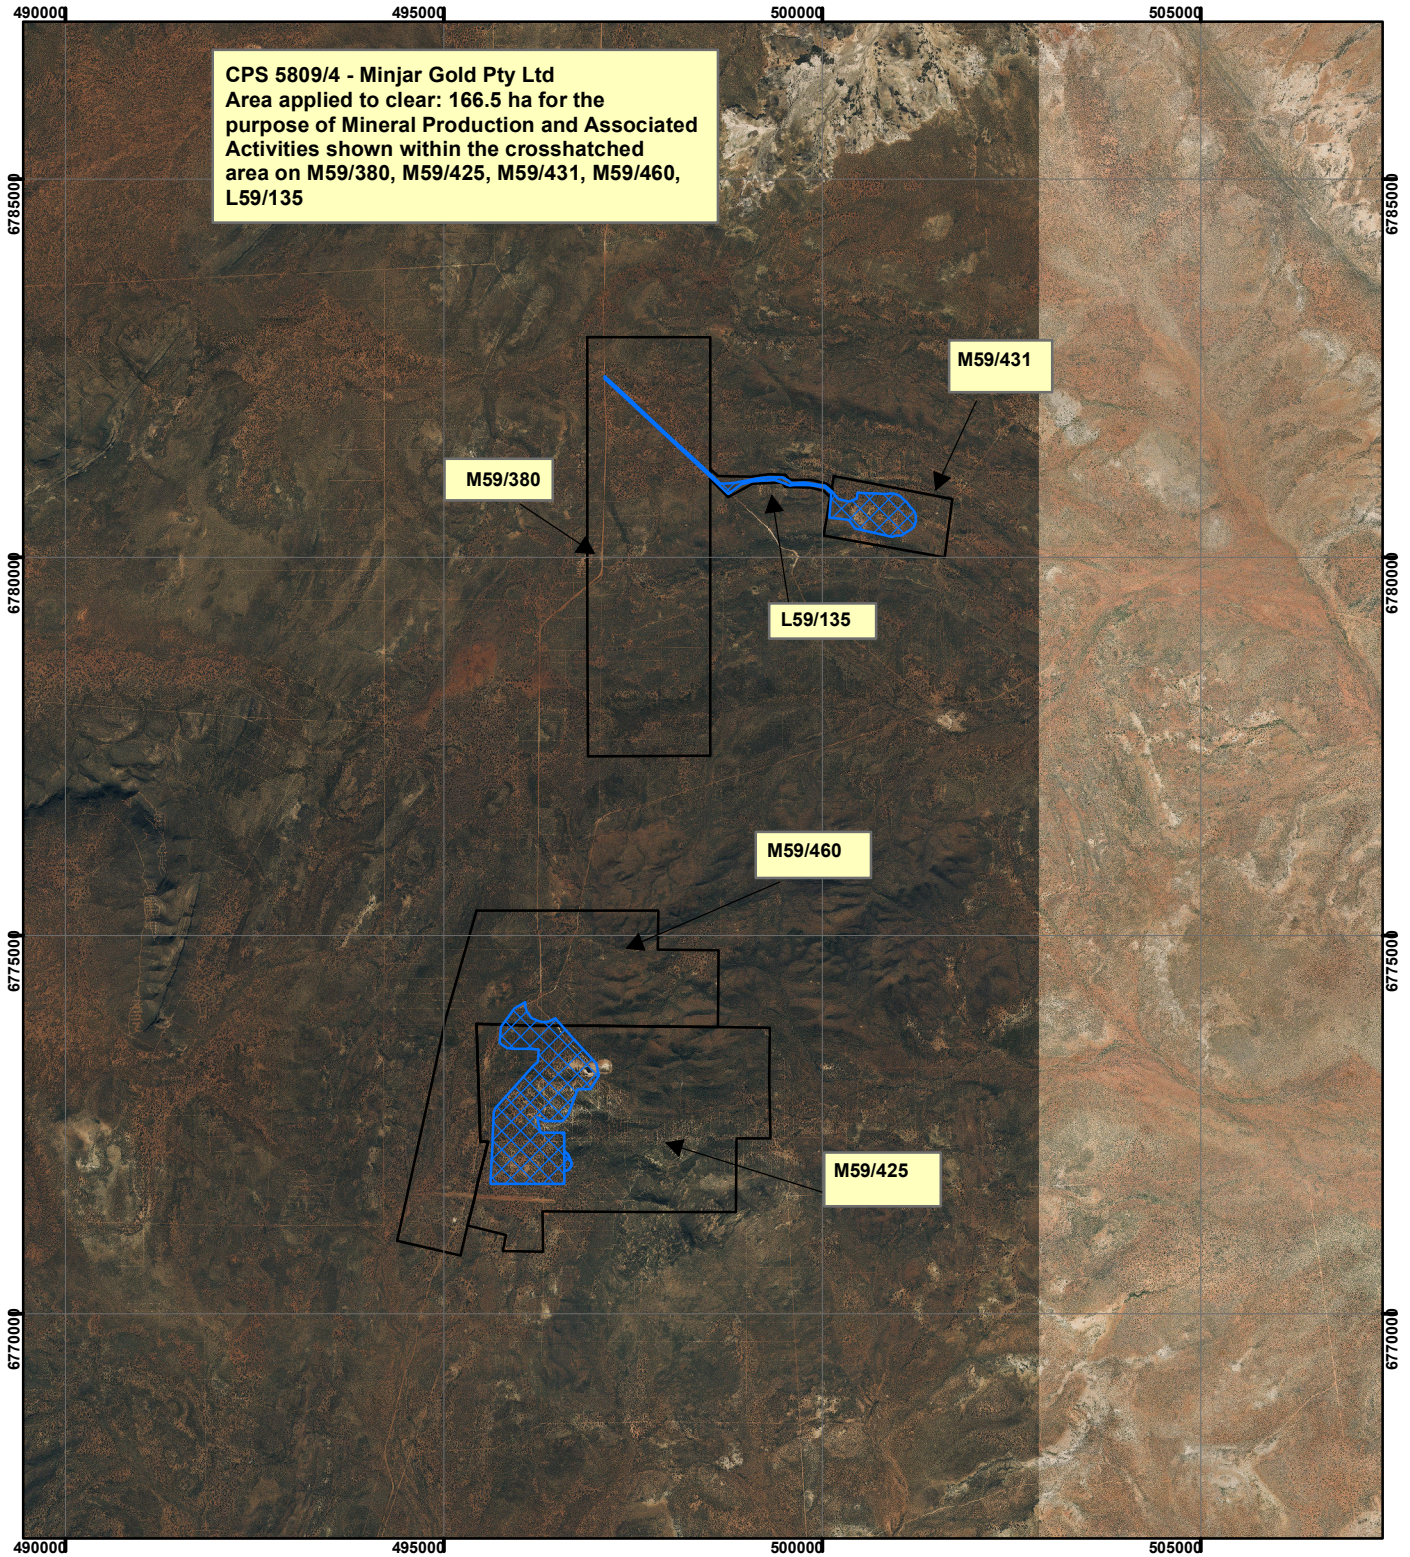

CPS 5809/4 - Minjar Gold Pty Ltd

Legend

 Clearing Instruments

Mining Tenements

 Mining Tenements

Geocentric Datum Australia 1994

Note: the data in this map have not been projected. This may result in geometric distortion or measurement inaccuracies.

..... Date

Officer with delegated authority under Section 20 of the Environmental Protection Act 1986

Information derived from this map should be confirmed with the data custodian acknowledged by the agency acronym in the legend.