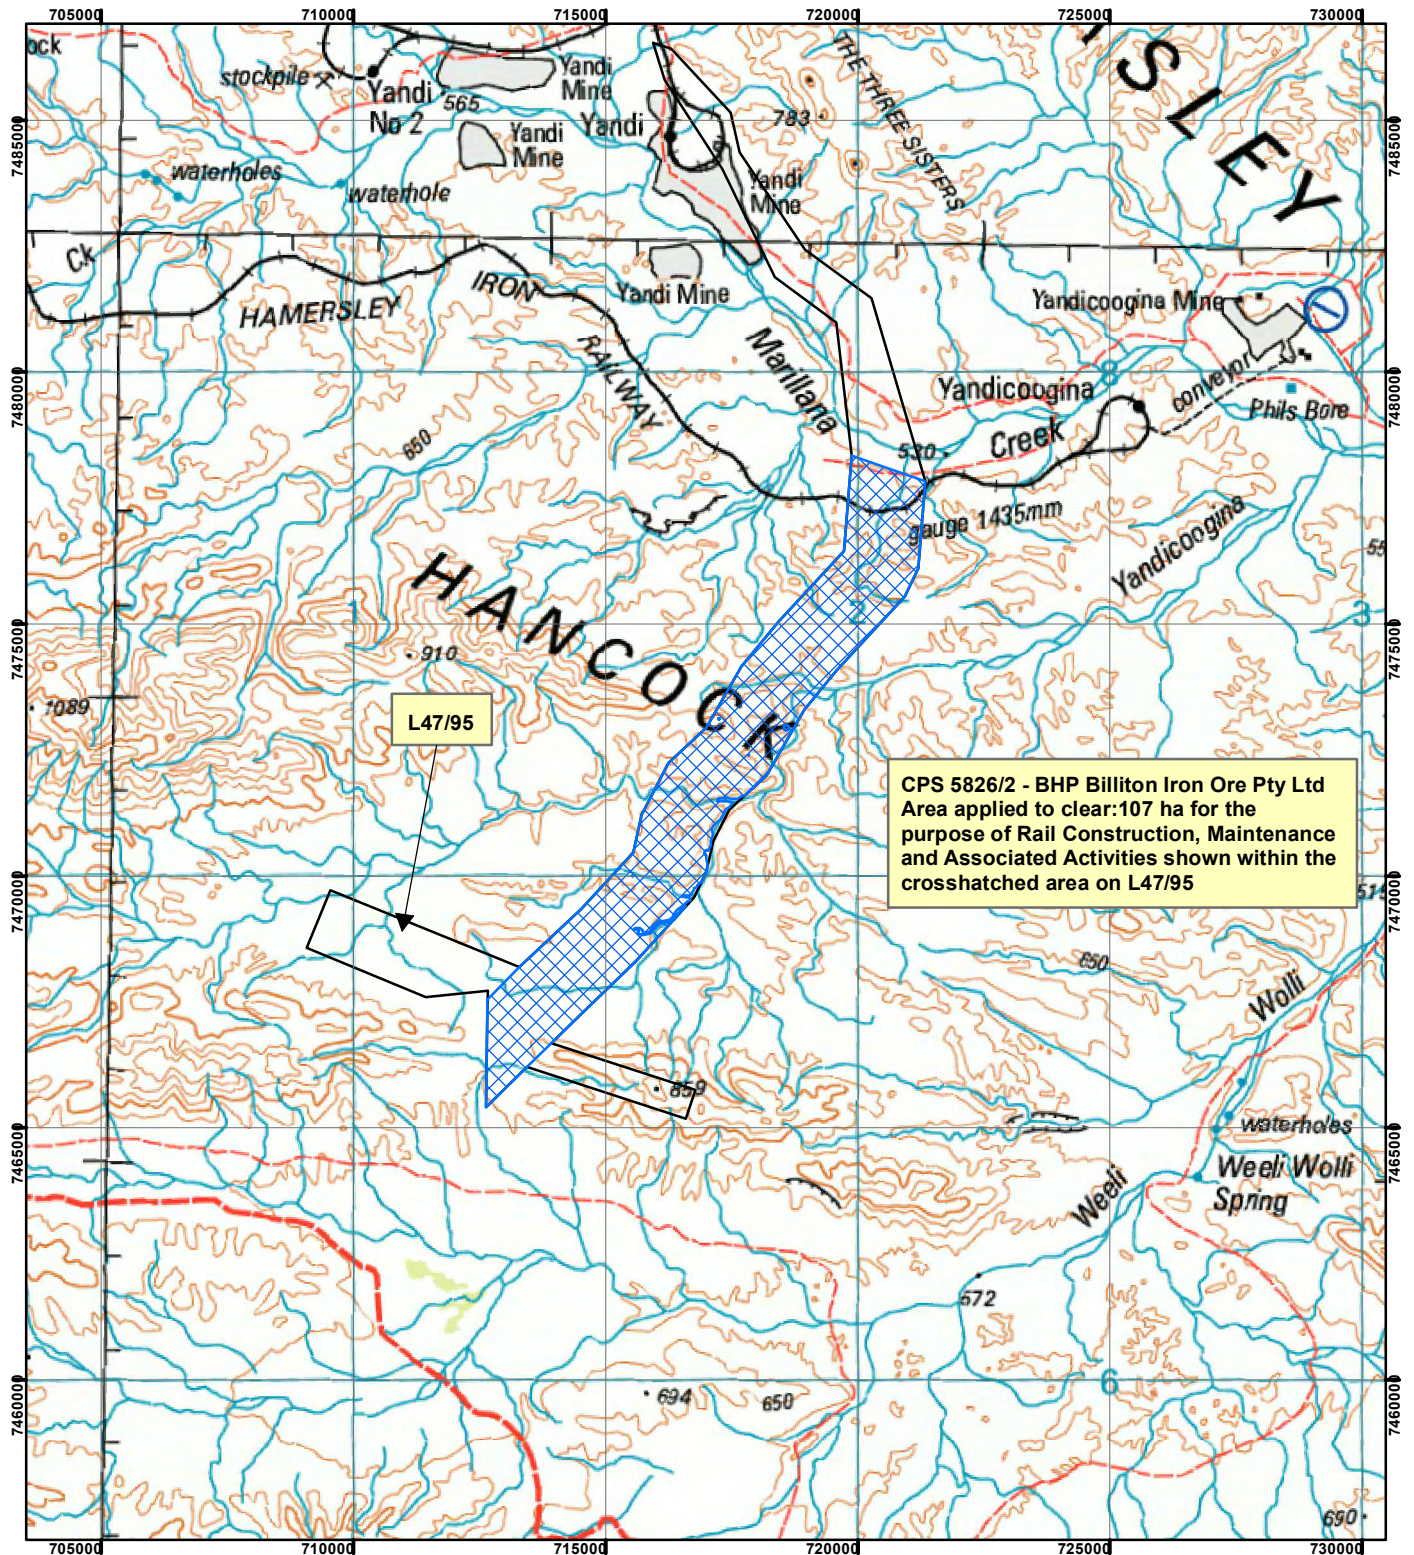

CPS 5826/2 - BHP Billiton Iron Ore Pty Ltd

Legend

 Clearing Instruments

Mining Tenements

 Mining Tenements

Geocentric Datum Australia 1994

Note: the data in this map have not been projected. This may result in geometric distortion or measurement inaccuracies.

..... Date

Officer with delegated authority under Section 20 of the Environmental Protection Act 1986

Information derived from this map should be confirmed with the data custodian acknowledged by the agency acronym in the legend.