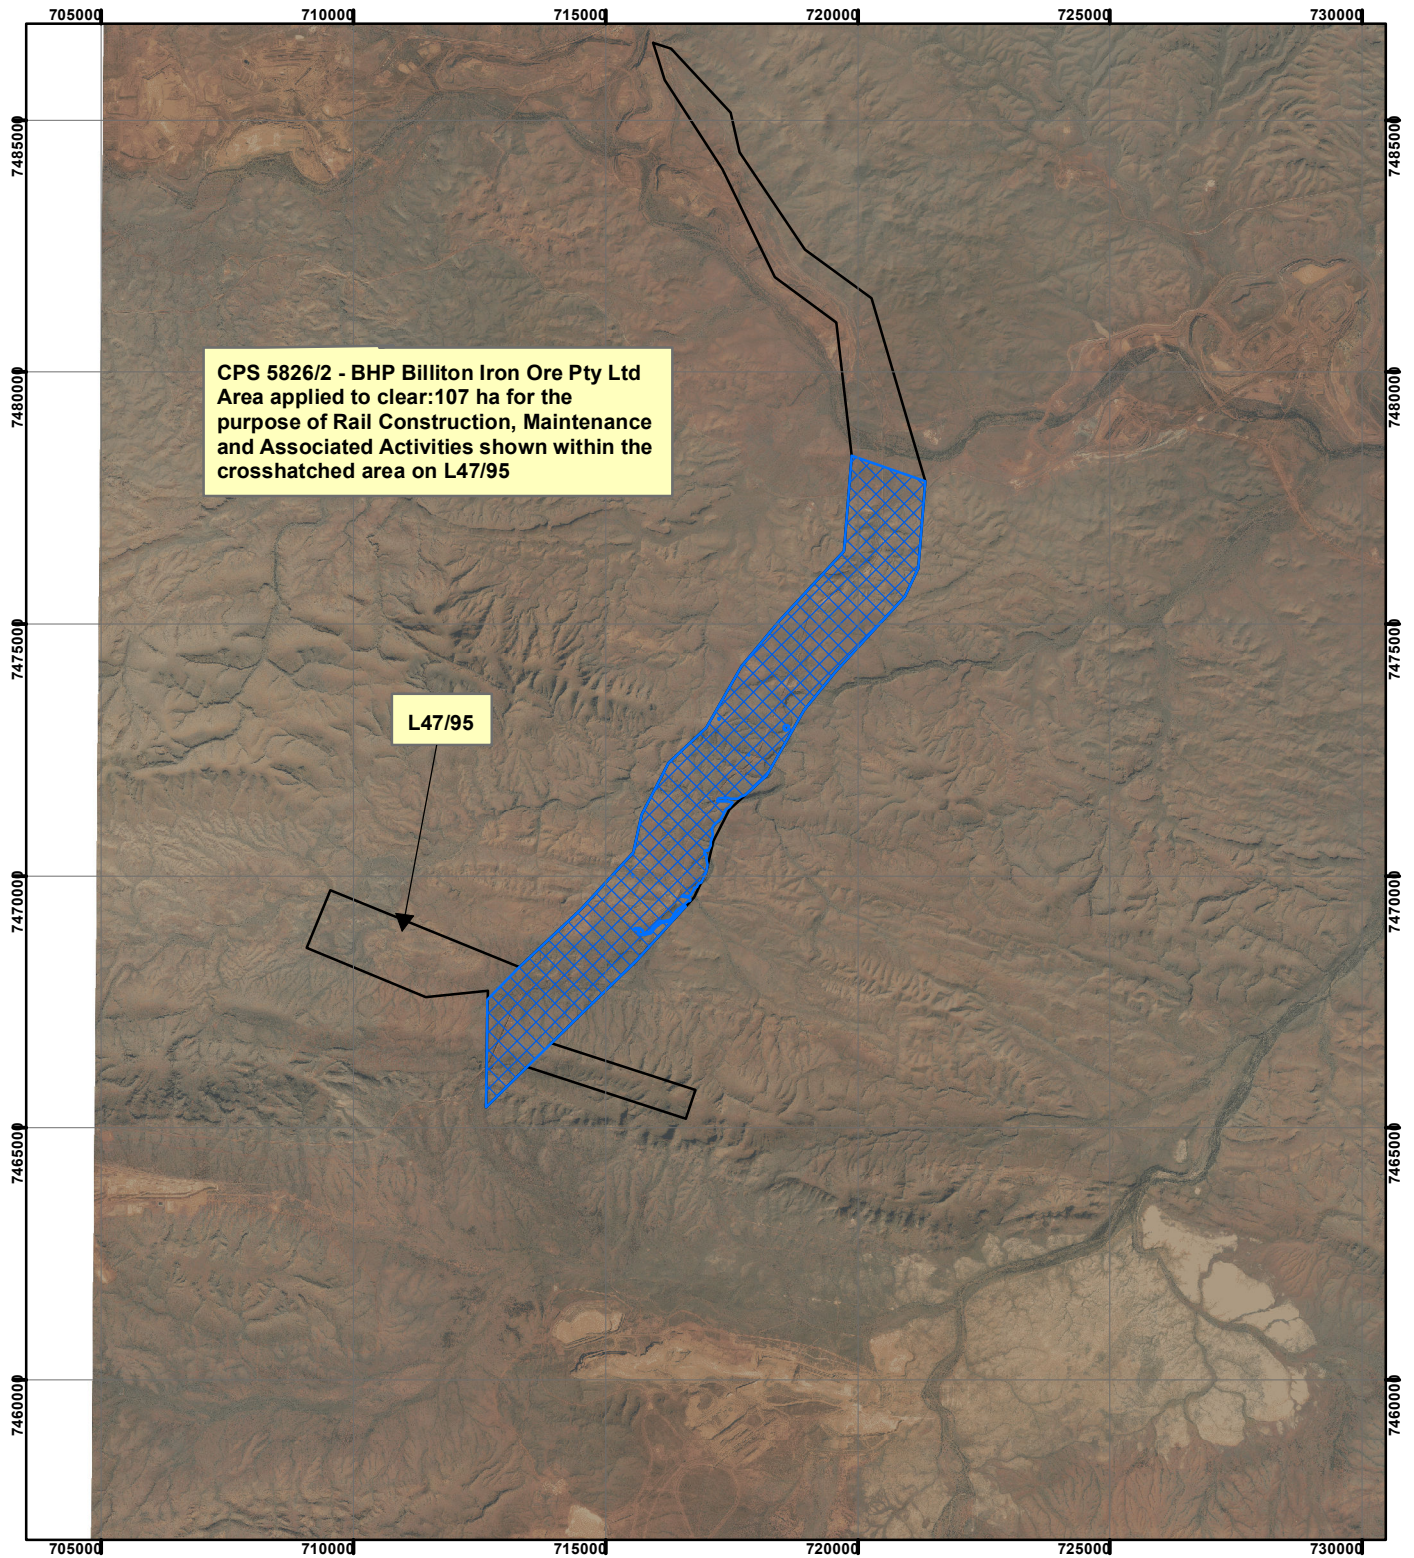

CPS 5826/2 - BHP Billiton Iron Ore Pty Ltd

Legend

 Clearing Instruments

Mining Tenements

 Mining Tenements

Geocentric Datum Australia 1994

Note: the data in this map have not been projected. This may result in geometric distortion or measurement inaccuracies.

..... Date

Officer with delegated authority under Section 20 of the Environmental Protection Act 1986

Information derived from this map should be confirmed with the data custodian acknowledged by the agency acronym in the legend.