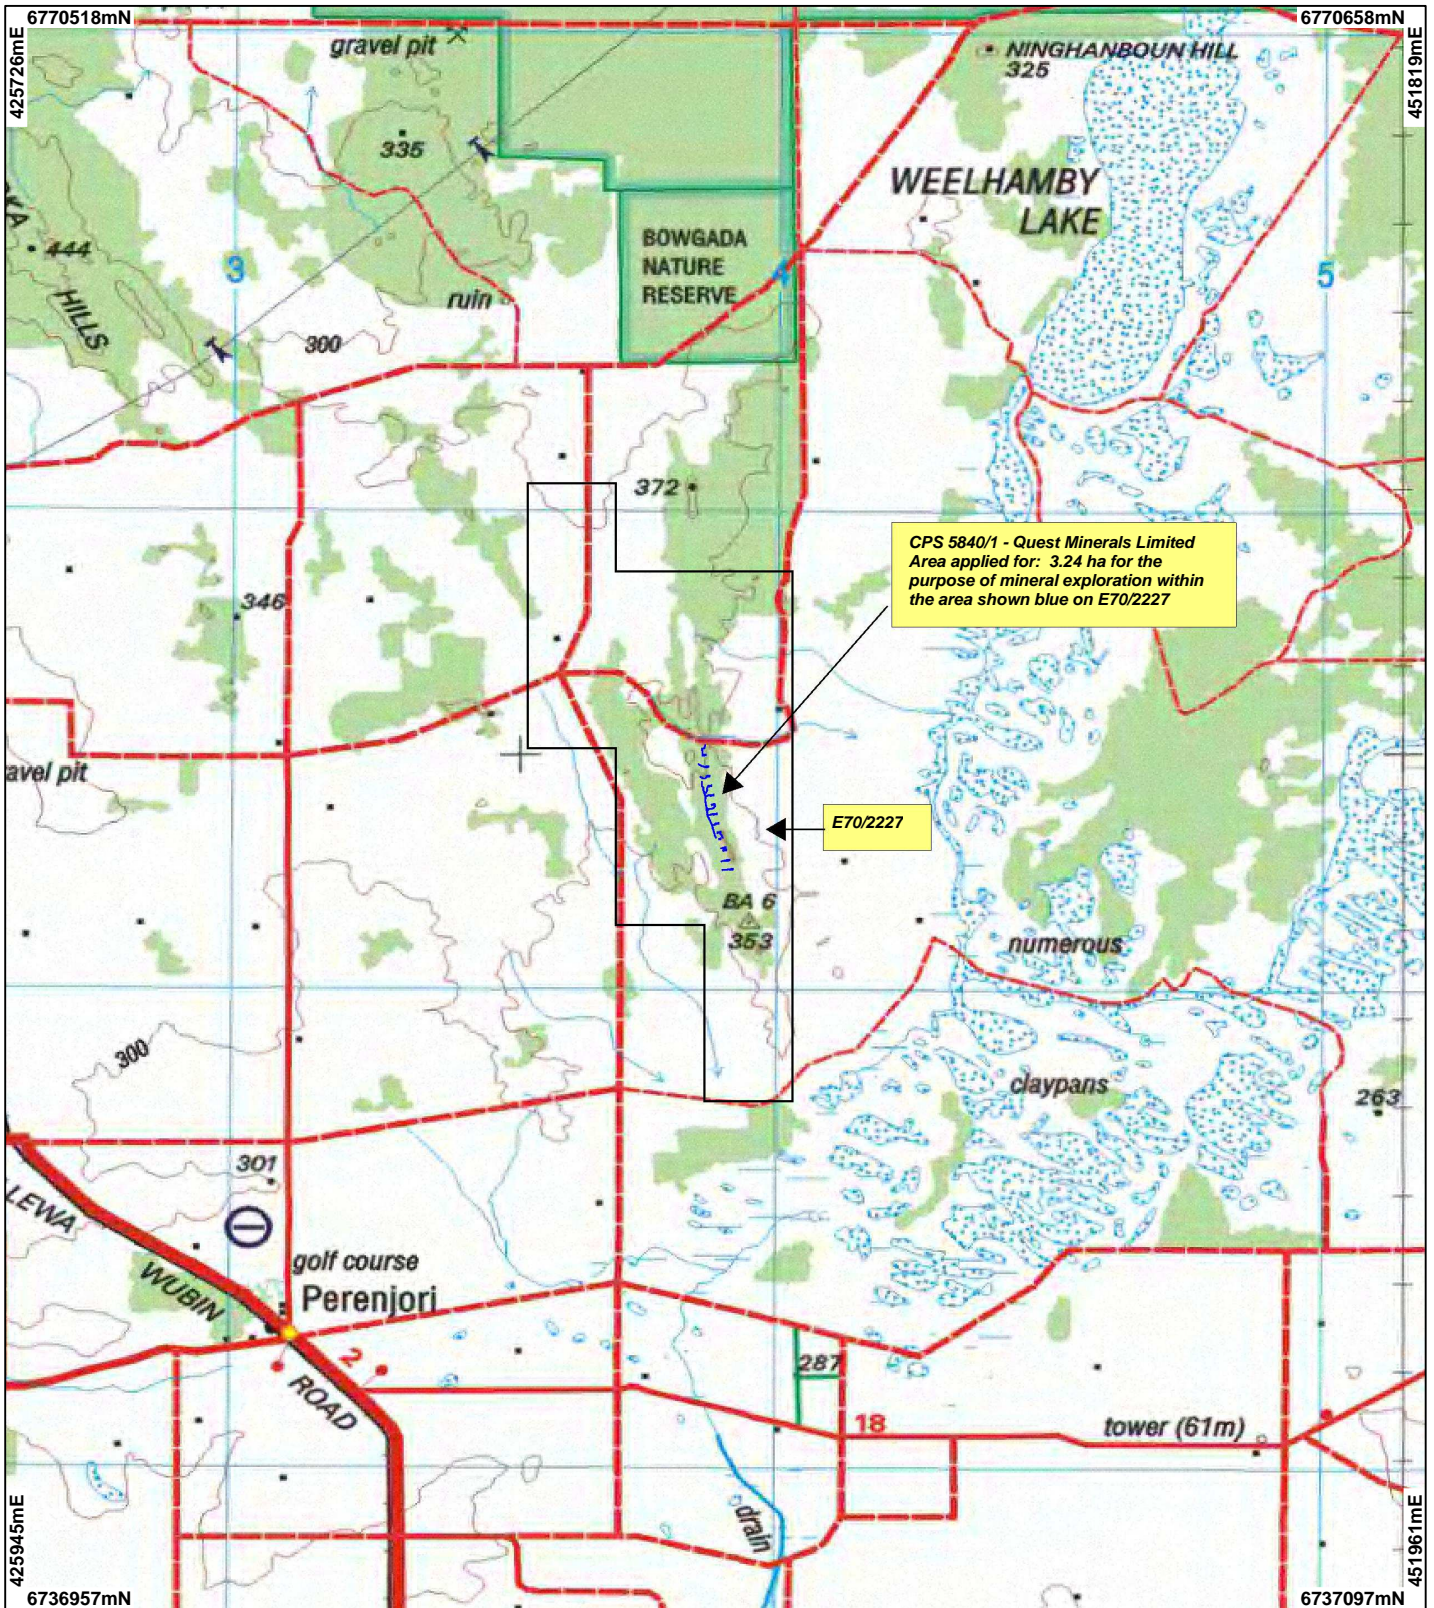

CPS 5840/1 - Quest Minerals Limited

LEGEND

- Mining Tenements
- Clearing Instruments
- NATMAP 250K Series Mapping - GA 08/03

0 ~3.75 km

Scale 1:150000

(Approximate when reproduced at A4)

Geocentric Datum Australia 1994

Note: the data in this map have not been projected. This may result in geometric distortion or measurement inaccuracies.

..... Date

Officer with delegated authority under Section 20 of the Environmental Protection Act 1986

Information derived from this map should be confirmed with the data custodian acknowledged by the agency acronym in the legend.

WESTERN AUSTRALIA
WA Crown Copyright 2002