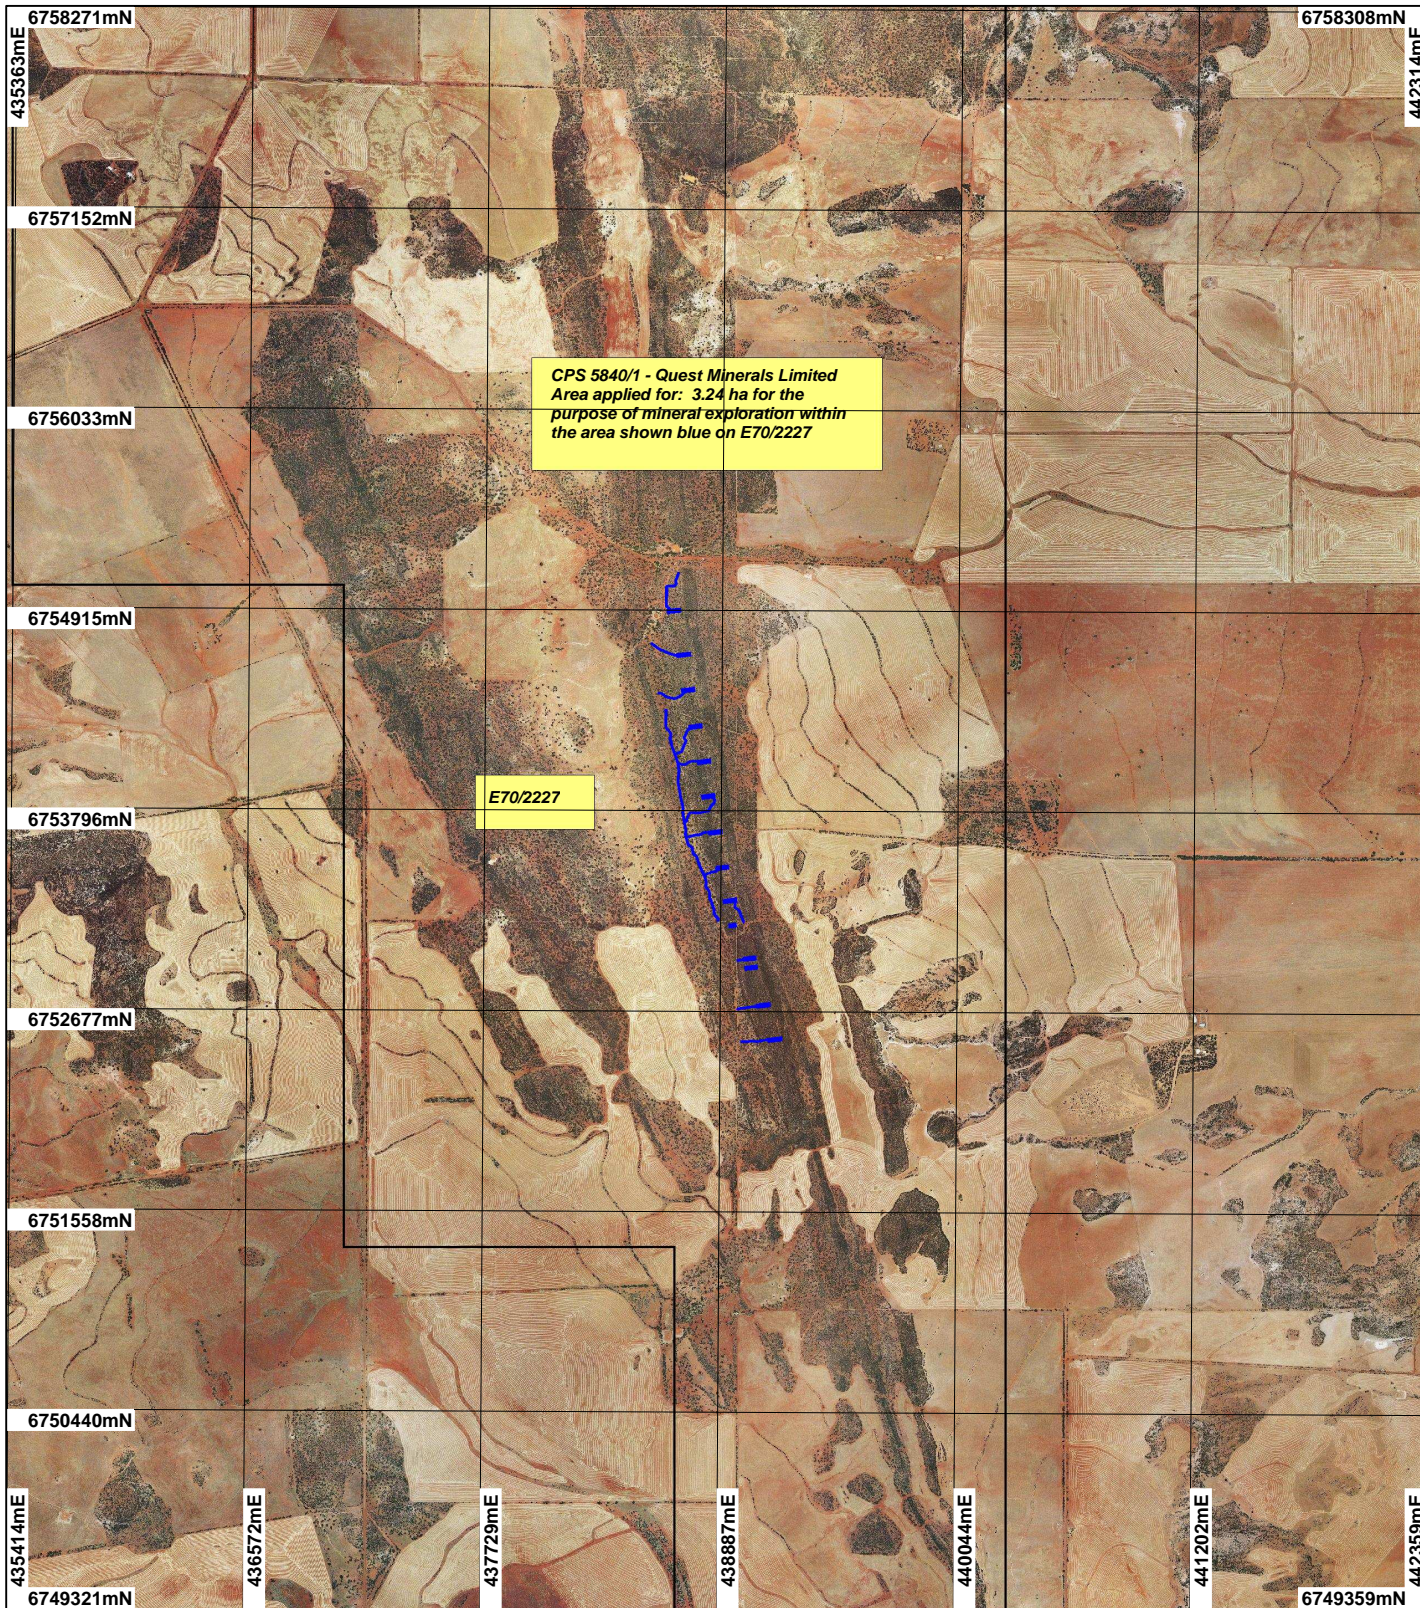

CPS 5840/1 - Quest Minerals Limited

LEGEND

- Mining Tenements
- Clearing Instruments
- Perenjori 50cm Orthomosaic - Landgate 2005

0 ————— ~1 km

Scale 1:40000
(Approximate when reproduced at A4)

Geocentric Datum Australia 1994

..... Date .....

Officer with delegated authority under Section 20 of the Environmental Protection Act 1986

Information derived from this map should be confirmed with the data custodian acknowledged by the agency acronym in the legend.

WESTERN AUSTRALIA
WA Crown Copyright 2002