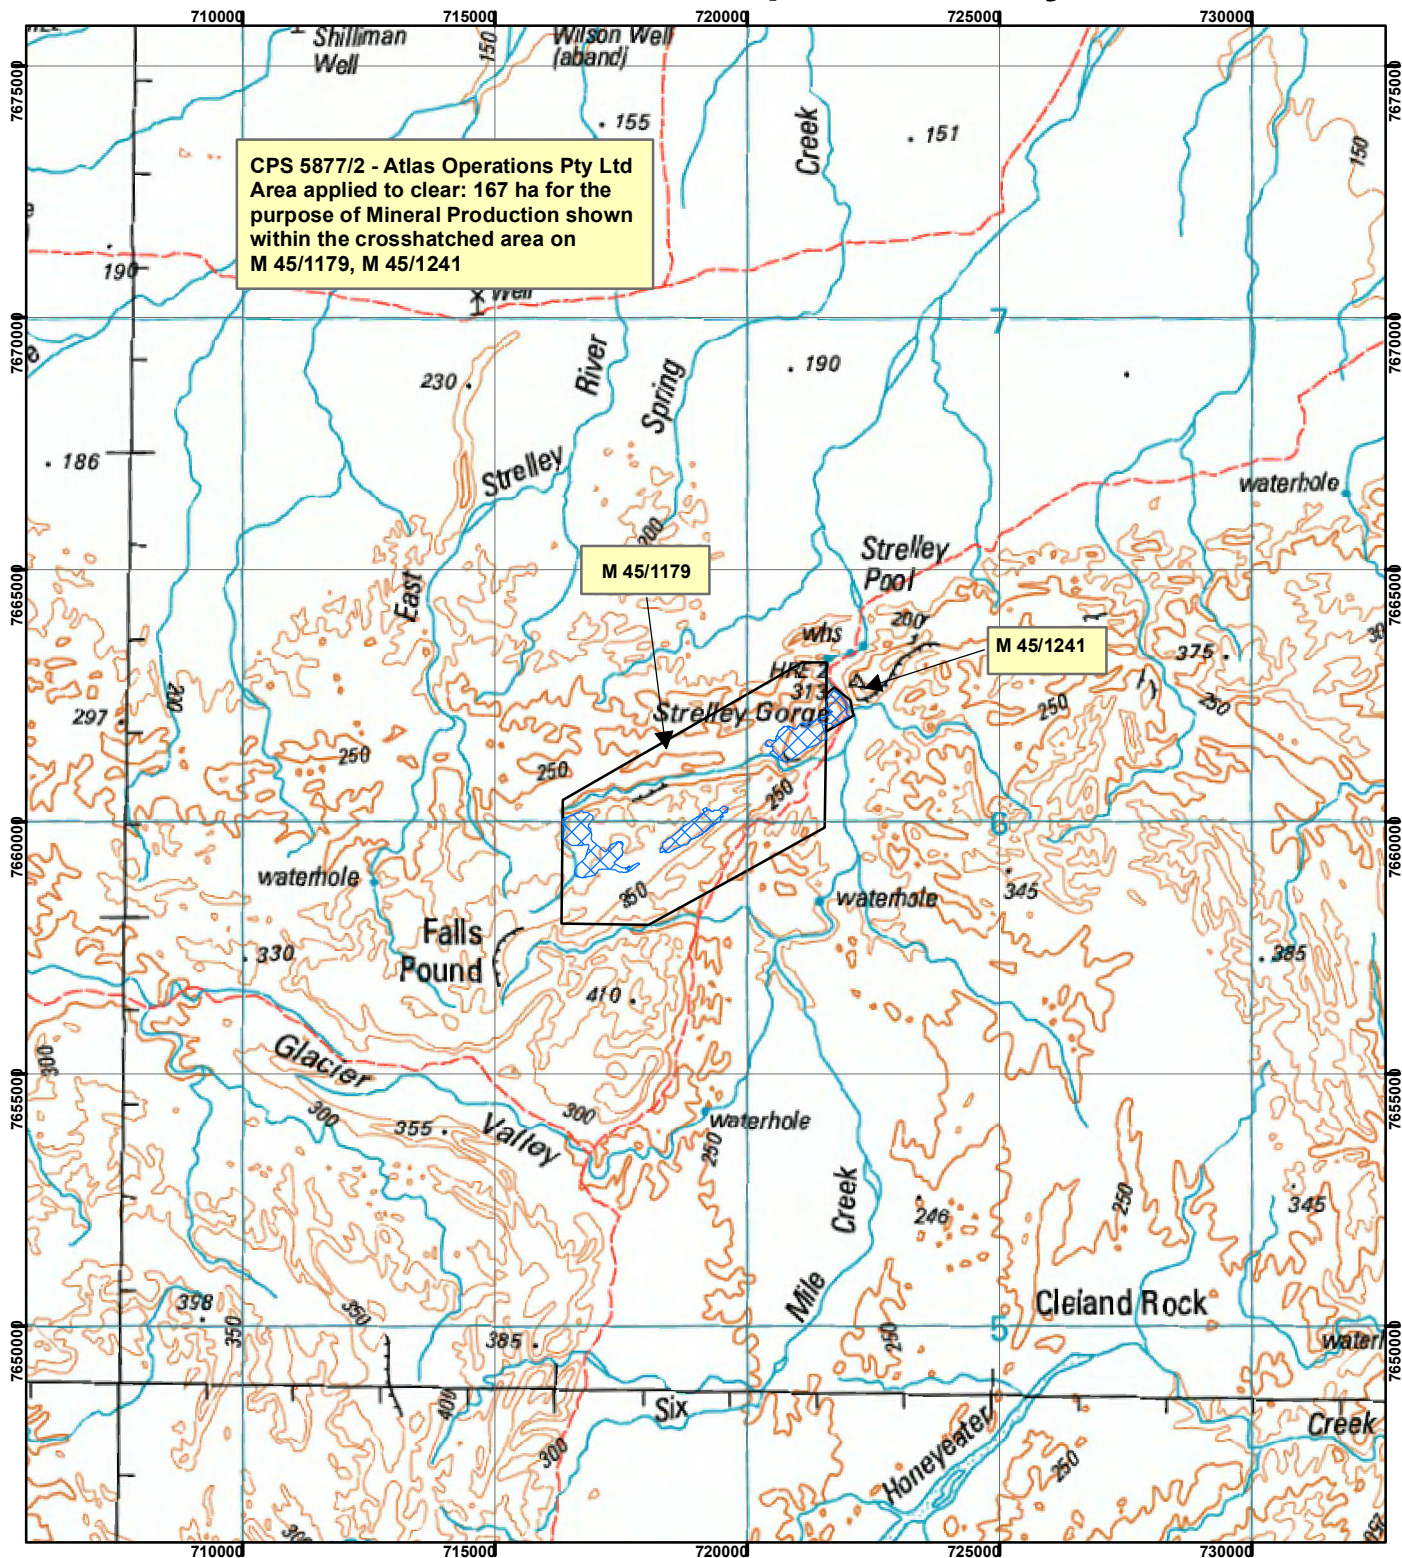

CPS 5877/2 - Atlas Operations Pty Ltd

Legend

Export_merge

Mining Tenements

Mining Tenements

Geocentric Datum Australia 1994

..... Date .....

Officer with delegated authority under Section 20 of the Environmental Protection Act 1986

Information derived from this map should be confirmed with the data custodian acknowledged by the agency acronym in the legend.