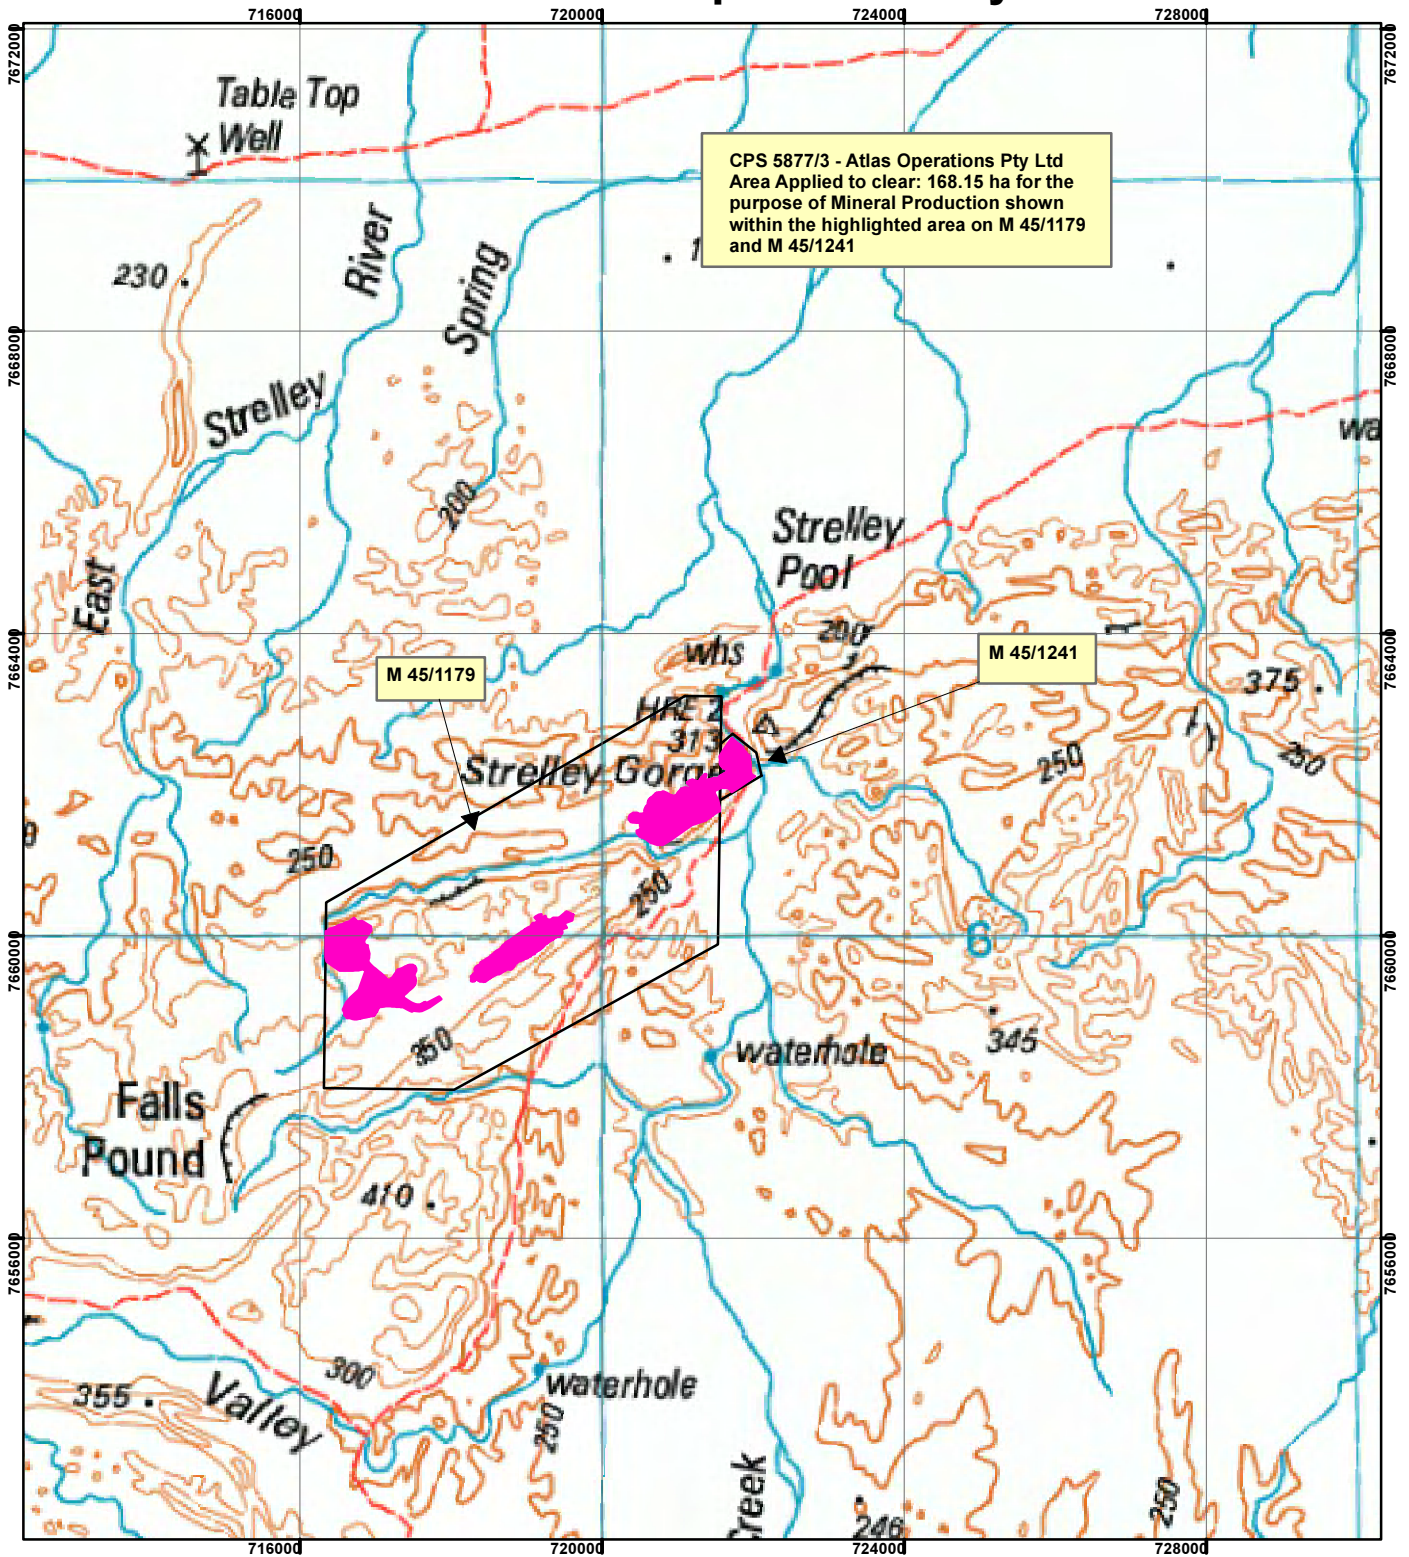

CPS 5877/3 - Atlas Operations Pty Ltd

Legend

58773M

Mining Tenements

FMT_TENID

M 45/1179-I

M 45/1241-I

Geocentric Datum Australia 1994

Note: the data in this map have not been projected. This may result in geometric distortion or measurement inaccuracies.

..... Date

Officer with delegated authority under Section 20 of the Environmental Protection Act 1986