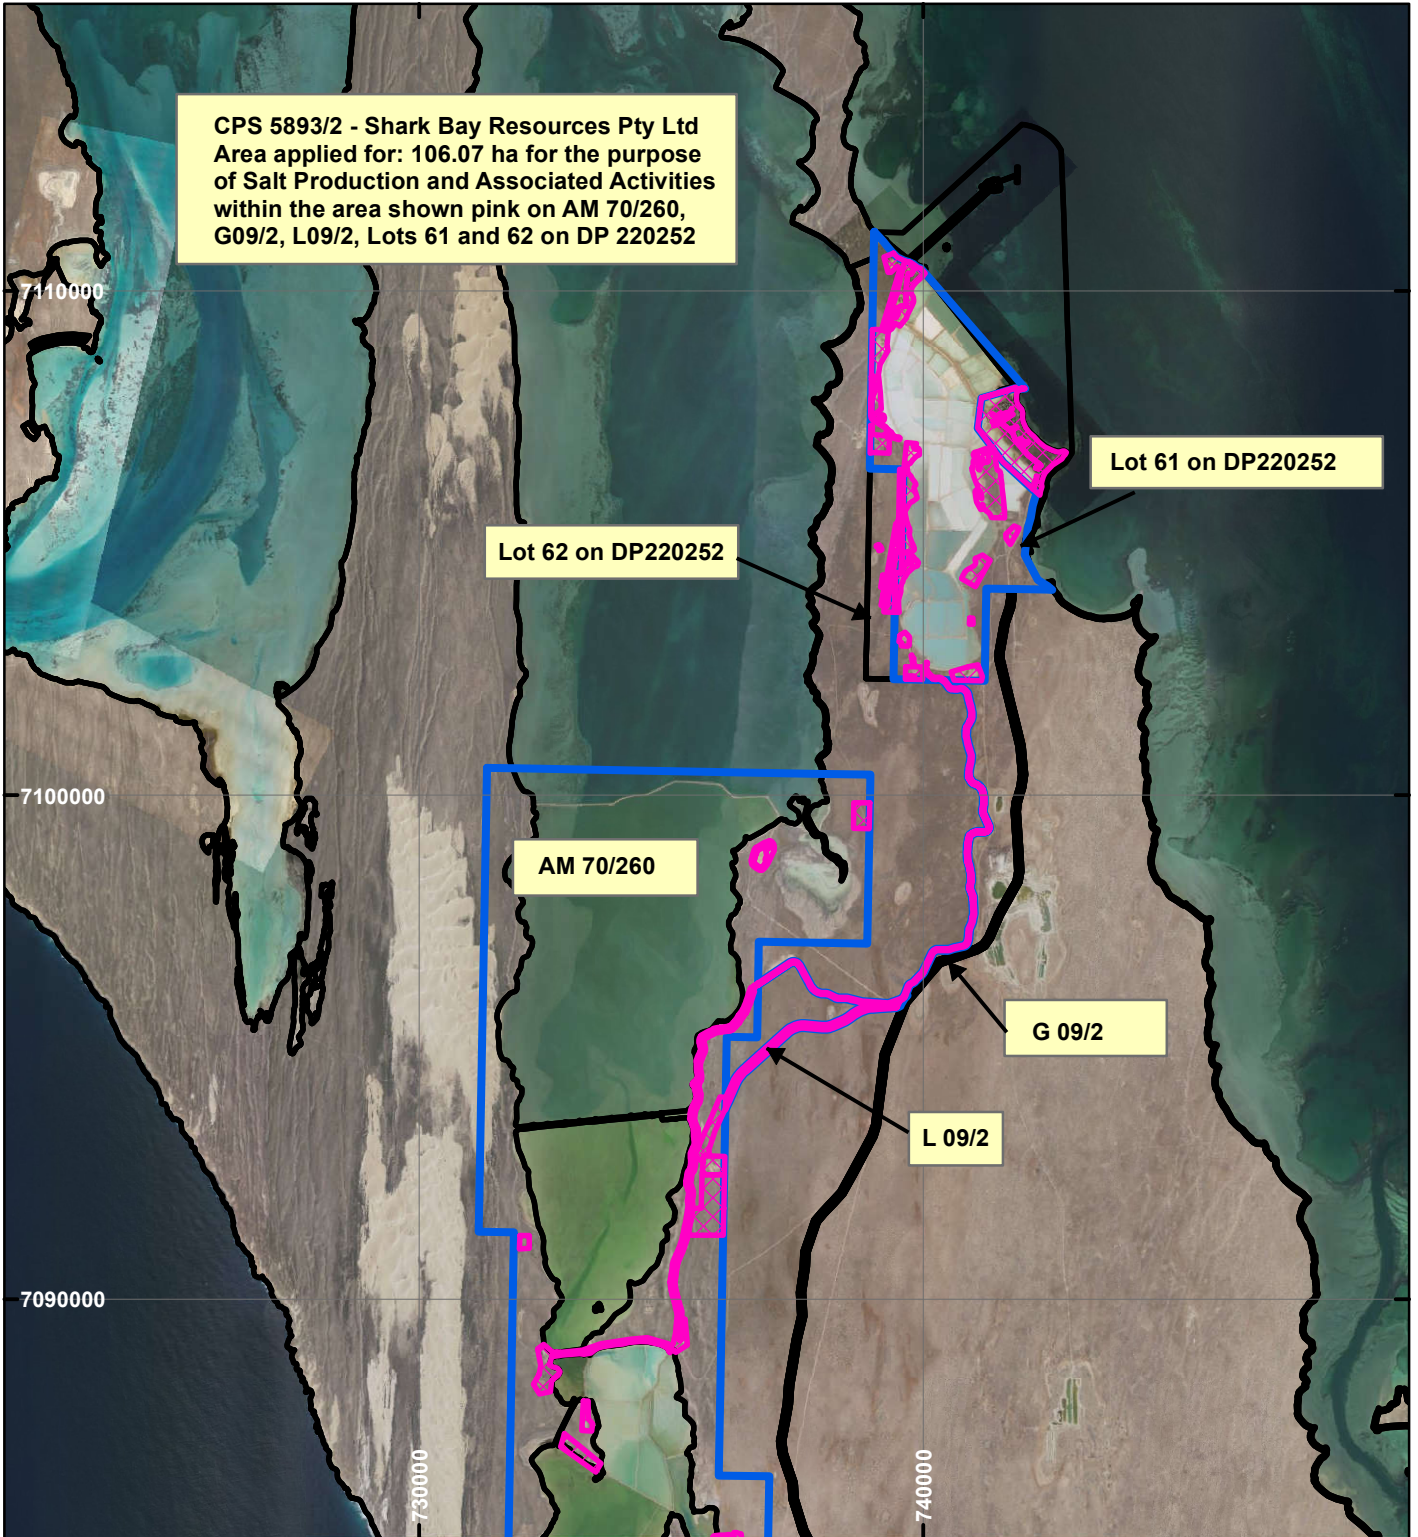

CPS 5893/2 - Shark Bay Resources Pty Ltd - MAP A

LEGEND

Clearing Instruments

Mining Tenements

Orthophotography sourced from Landgate

Scale 1:150,000

(Approximate when reproduced at A4)

Geocentric Datum Australia 1994

Note: the data in this map have not been projected. This may result in geometric distortion or measurement inaccuracies.

..... Date

Officer with delegated authority under Section 20 of
 the Environmental Protection Act 1986