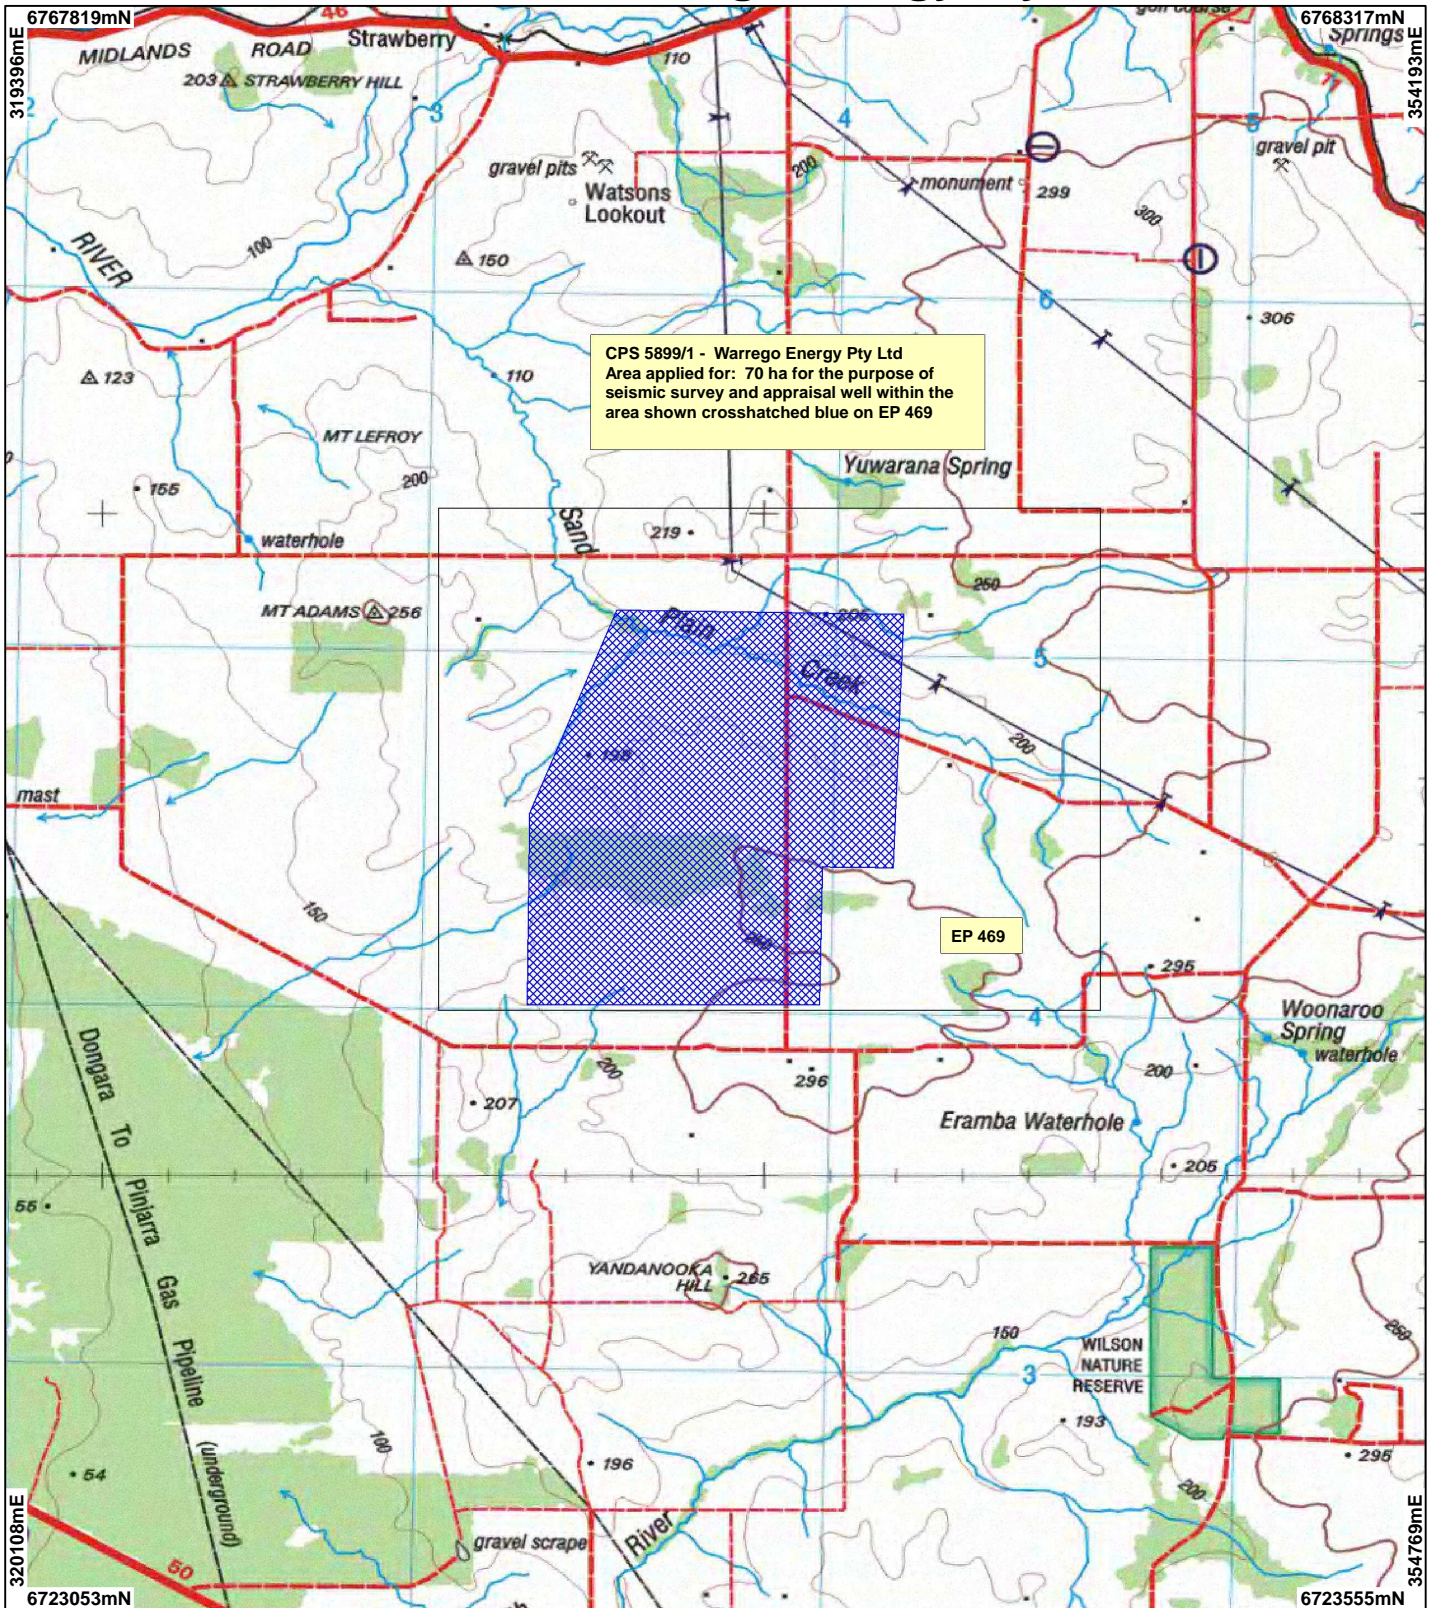

CPS 5899/1 - Warrego Energy Pty Ltd

LEGEND

- Clearing Instruments
- Petroleum Titles
- NATMAP 250K Series Mapping - GA 08/03

0 5 km

Scale 1:200000

(Approximate when reproduced at A4)

Geocentric Datum Australia 1994

Note: the data in this map have not been projected. This may result in geometric distortion or measurement inaccuracies.

..... Date

Officer with delegated authority under Section 20 of the Environmental Protection Act 1986

Information derived from this map should be confirmed with the data custodian acknowledged by the agency acronym in the legend.

WESTERN AUSTRALIA
WA Crown Copyright 2002