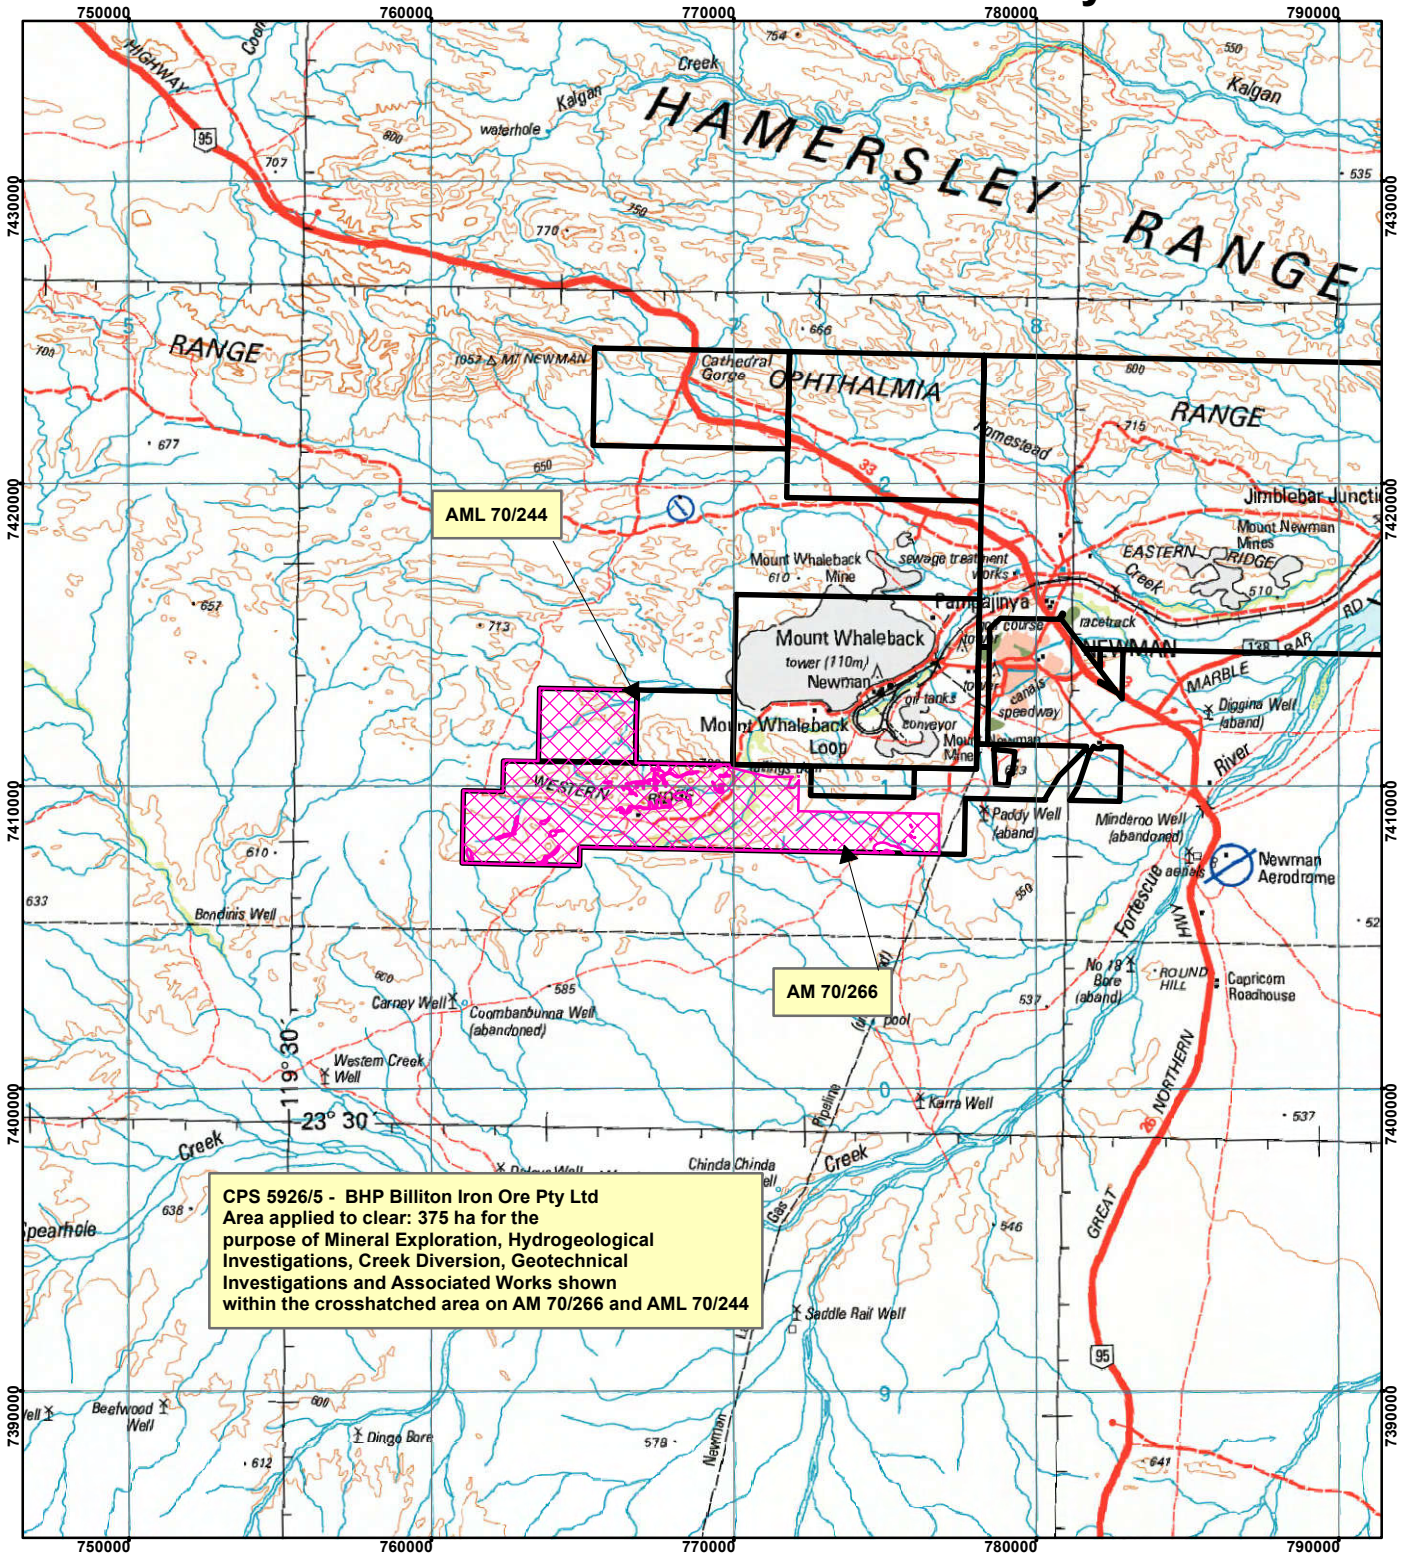

CPS 5926/5 - BHP Billiton Iron Ore Pty Ltd

Legend

-  Clearing Instruments
-  Mining Tenements

Geocentric Datum Australia 1994

Note: the data in this map have not been projected. This may result in geometric distortion or measurement inaccuracies.

..... Date

Officer with delegated authority under Section 20 of the Environmental Protection Act 1986

Information derived from this map should be confirmed with the data custodian acknowledged by the agency acronym in the legend.