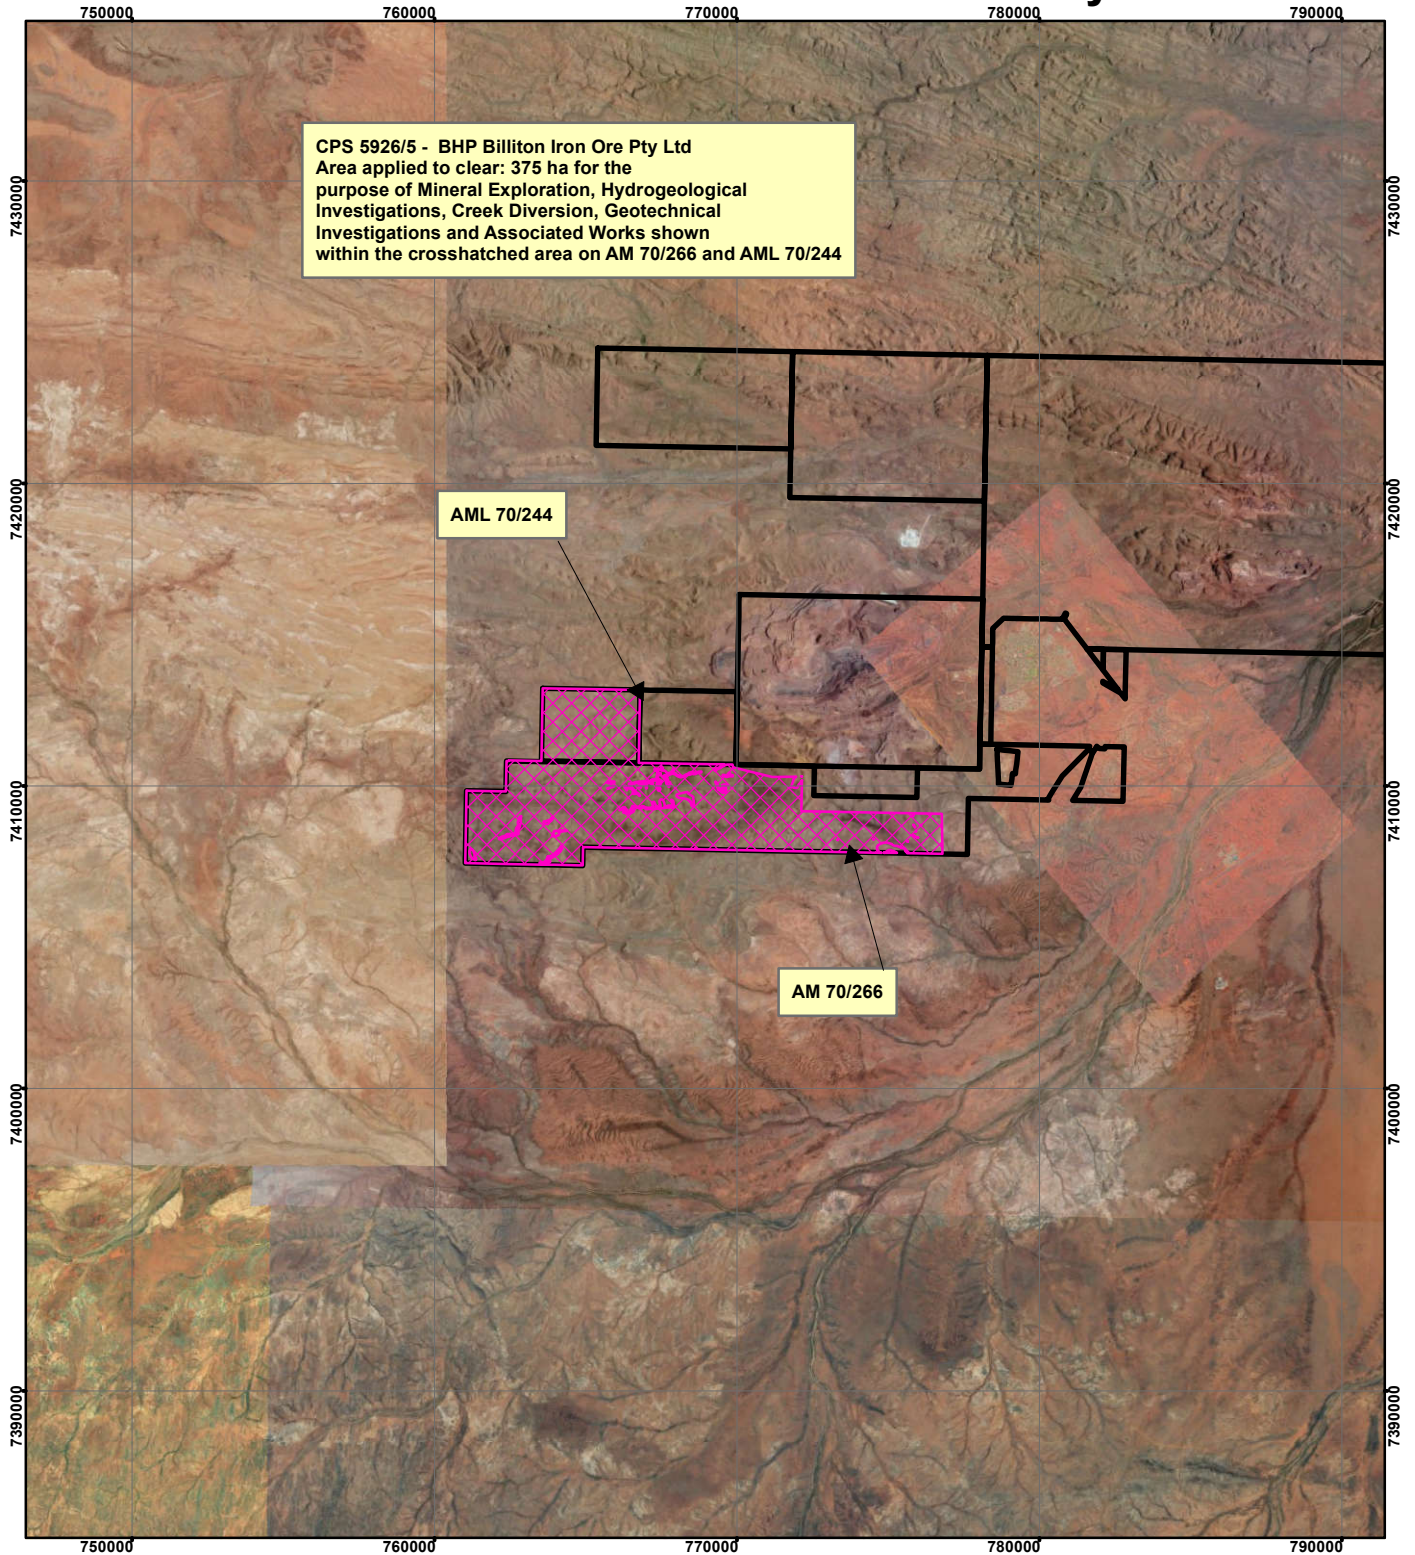

CPS 5926/5 - BHP Billiton Iron Ore Pty Ltd

Legend

-  Clearing Instruments
-  Mining Tenements

Geocentric Datum Australia 1994

Note: the data in this map have not been projected. This may result in geometric distortion or measurement inaccuracies.

..... Date

Officer with delegated authority under Section 20 of the Environmental Protection Act 1986

Information derived from this map should be confirmed with the data custodian acknowledged by the agency acronym in the legend.