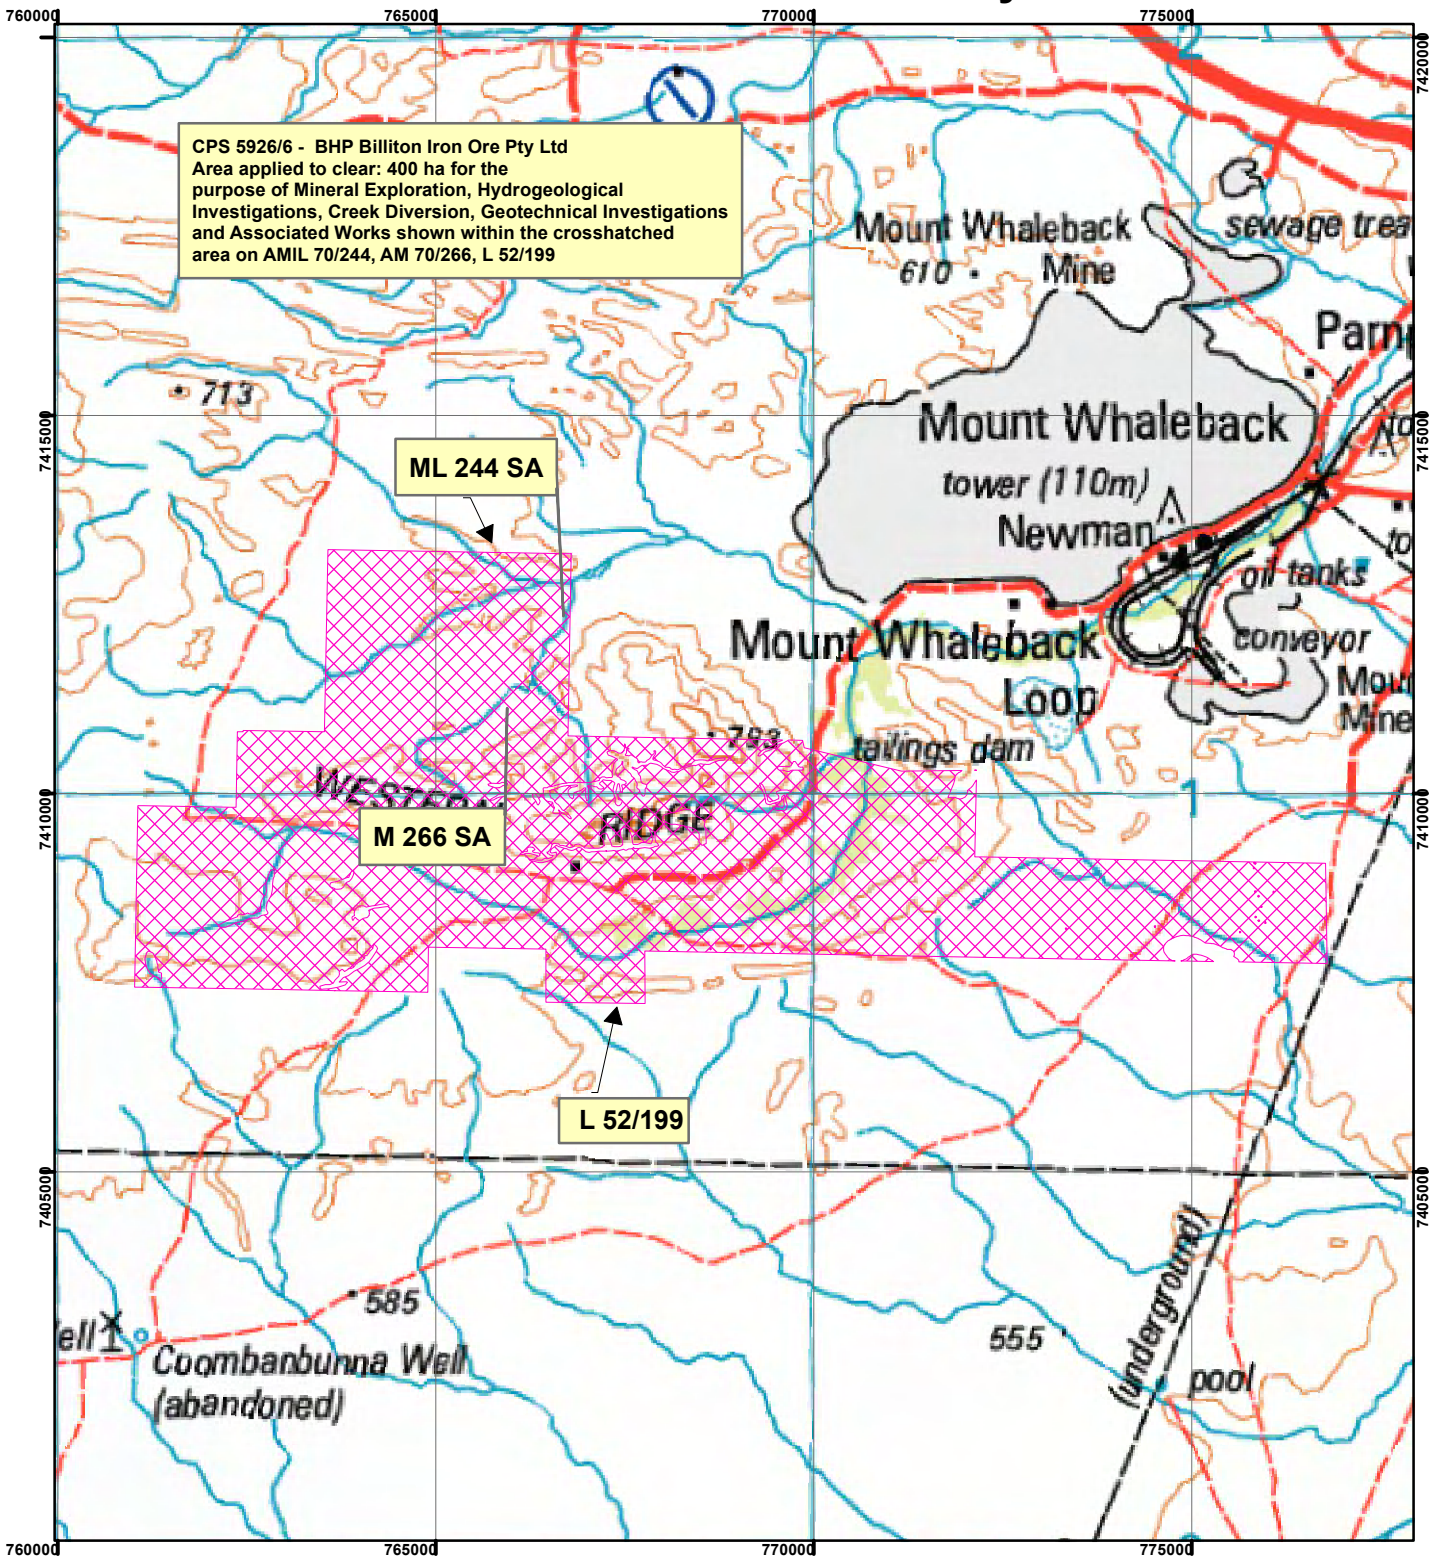

CPS 5926/6 - BHP Billiton Iron Ore Pty Ltd

Legend

-  Clearing Instruments
-  Mining Tenements

Geocentric Datum Australia 1994

Note: the data in this map have not been projected. This may result in geometric distortion or measurement inaccuracies.

..... Date

Officer with delegated authority under Section 20 of the Environmental Protection Act 1986

Information derived from this map should be confirmed with the data custodian acknowledged by the agency acronym in the legend.