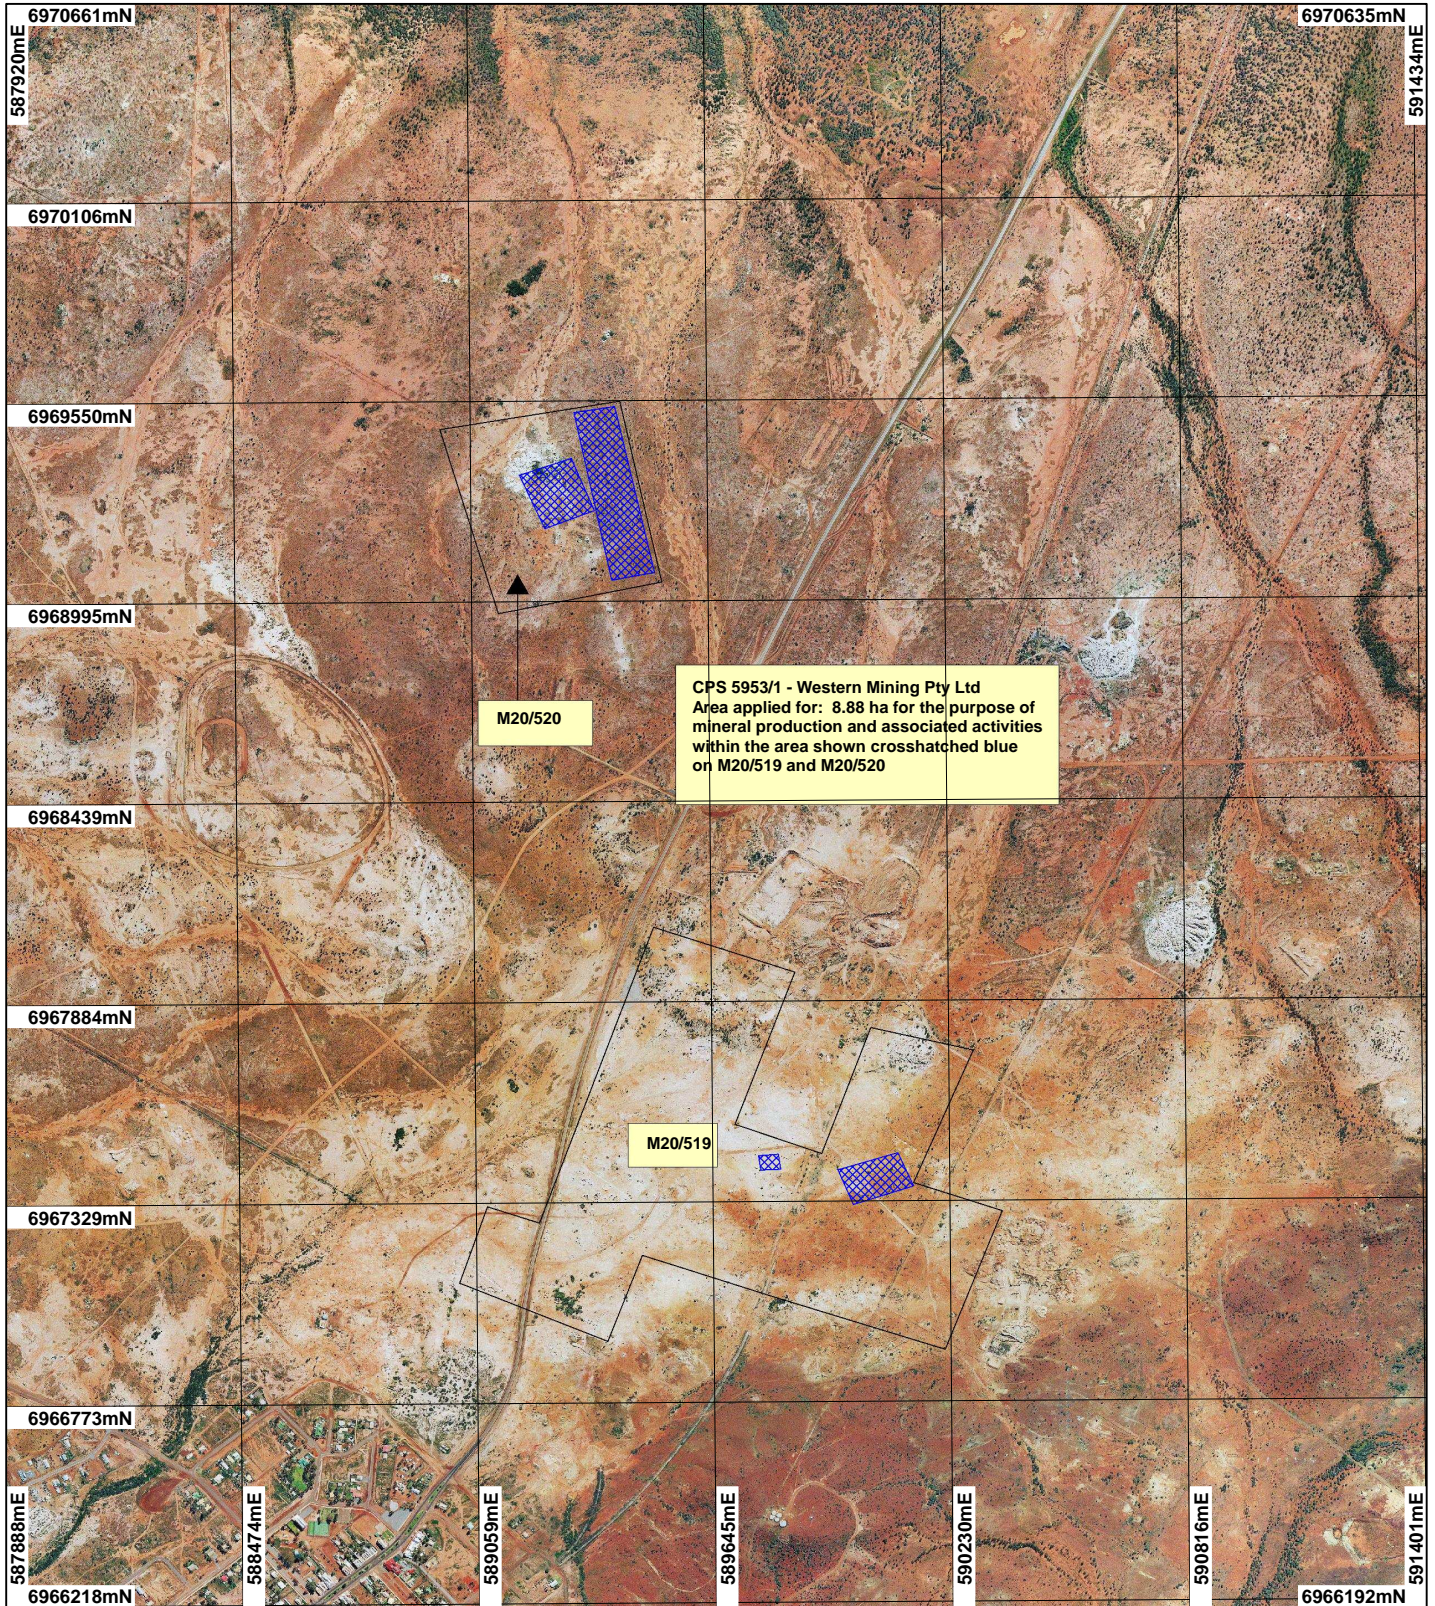

# CPS 5953/1 - Western Mining Pty Ltd

## LEGEND

-  Mining Tenements
-  Clearing Instruments
-  Cue 50cm Orthomosaic - Landgate 2005

Scale 1:20000  
 (Approximate when reproduced at A4)

Geocentric Datum Australia 1994

Note: the data in this map have not been projected. This may result in geometric distortion or measurement inaccuracies.

..... Date .....

Officer with delegated authority under Section 20 of the Environmental Protection Act 1986

Information derived from this map should be confirmed with the data custodian acknowledged by the agency acronym in the legend.

WESTERN AUSTRALIA  
 WA Crown Copyright 2002