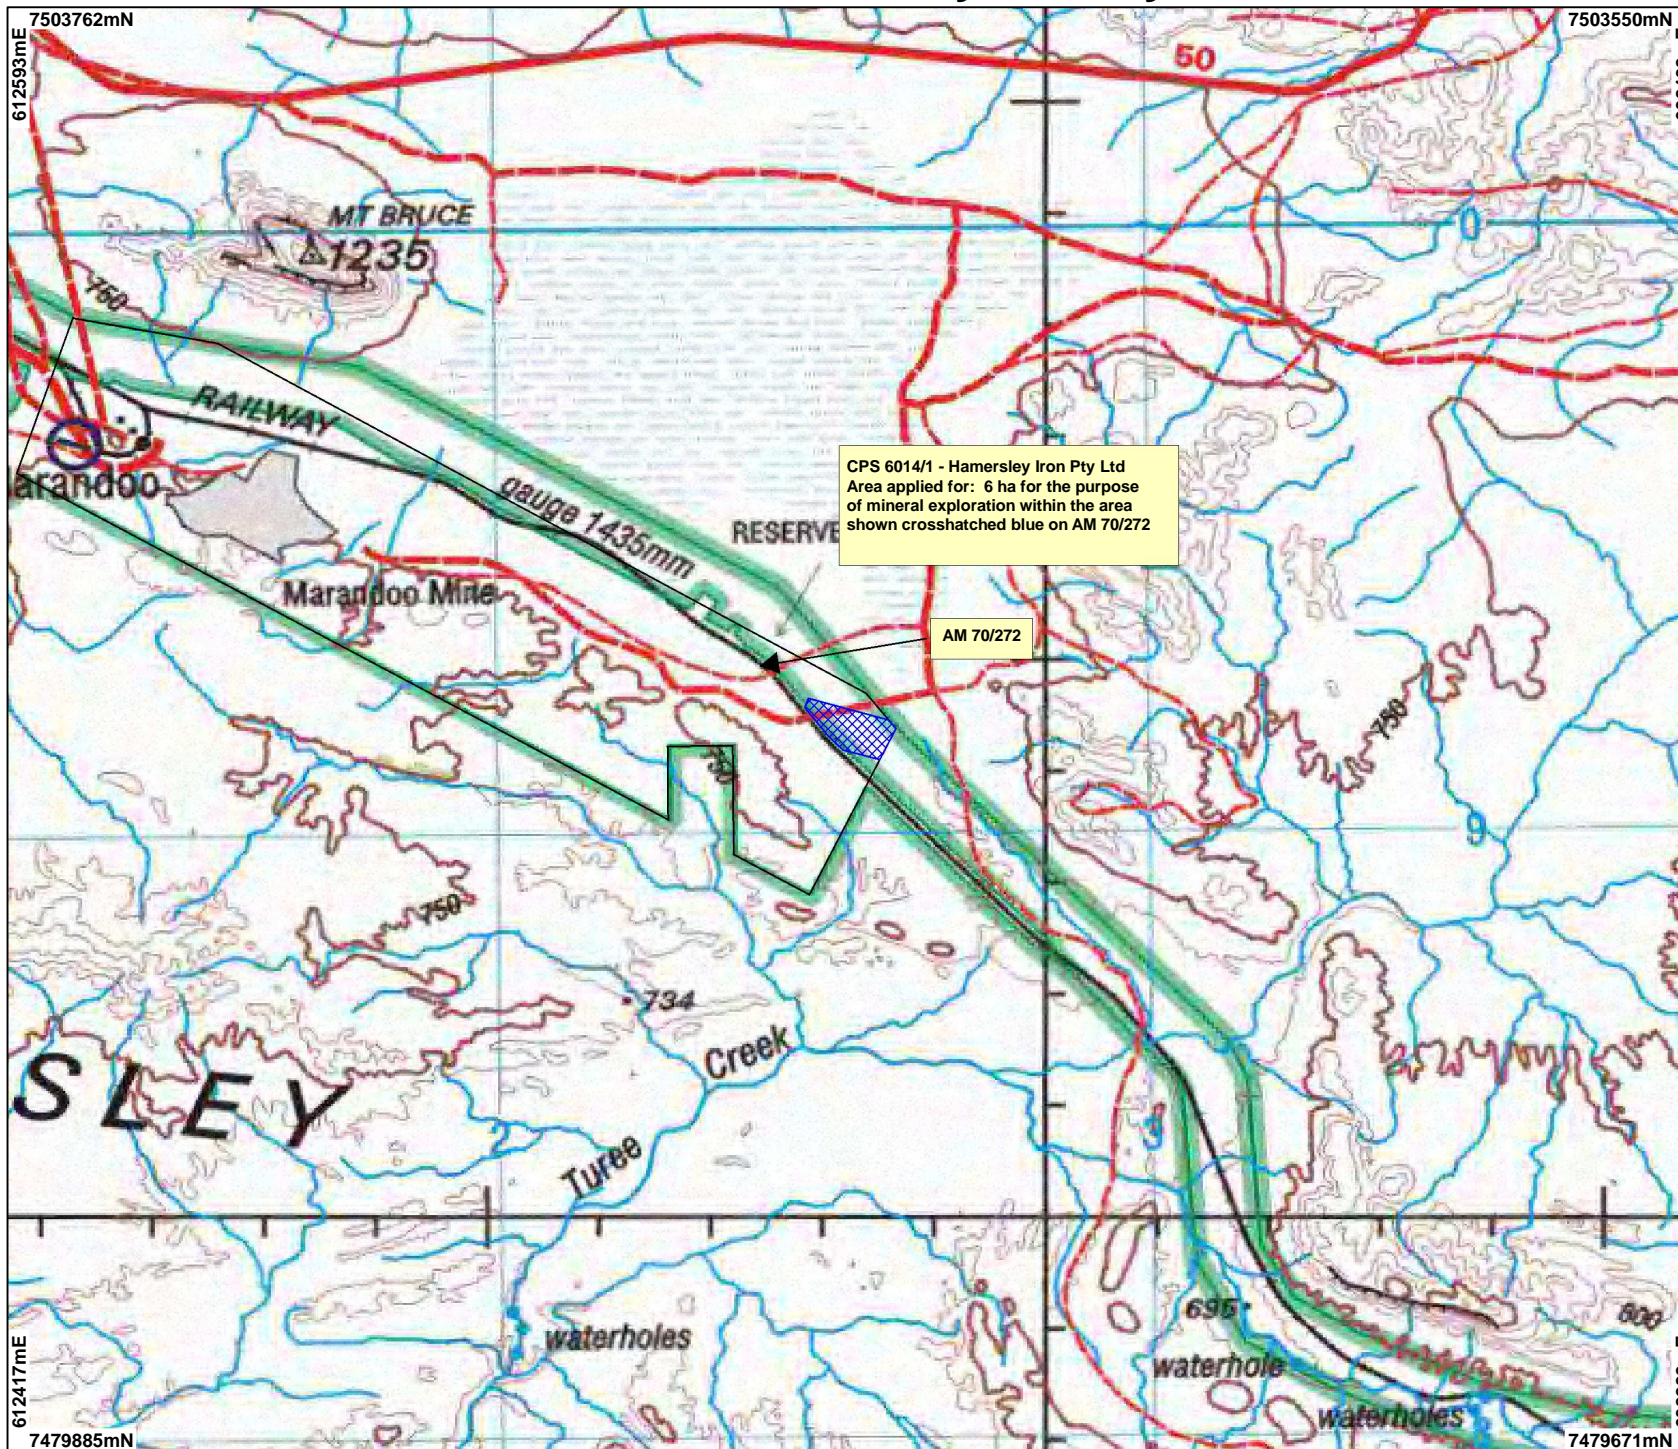

CPS 6014/1 - Hamersley Iron Pty Ltd

LEGEND

- Mining Tenements
- Clearing Instruments
- NATMAP 250K Series Mapping - GA 08/03

Scale 1:120000
(Approximate when reproduced at A4)

Geocentric Datum Australia 1994

..... Date .....

Officer with delegated authority under Section 20 of the Environmental Protection Act 1986

Information derived from this map should be confirmed with the data custodian acknowledged by the agency acronym in the legend.

WESTERN AUSTRALIA
WA Crown Copyright 2002