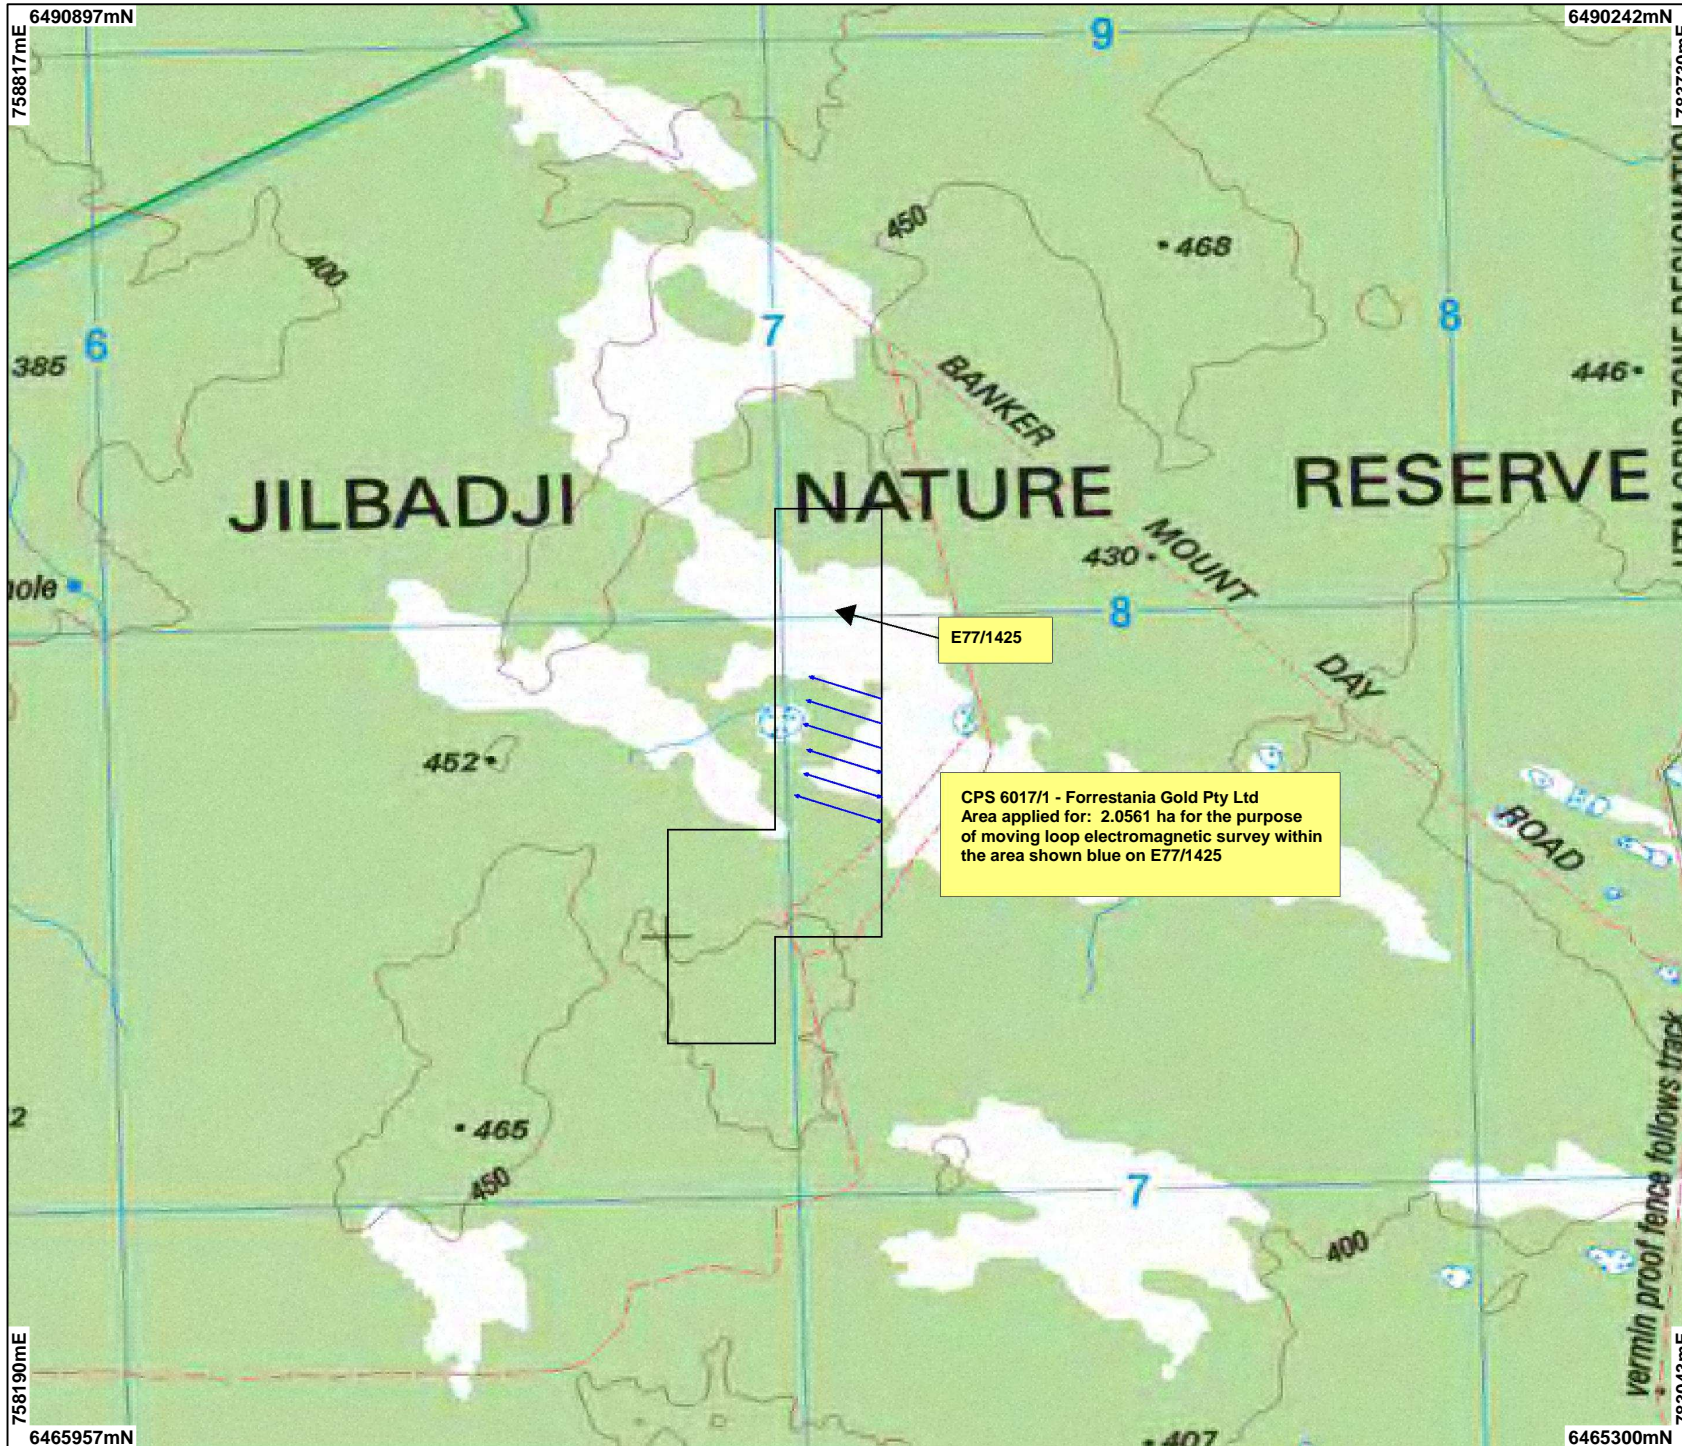

CPS 6017/1 - Forrestania Gold Pty Ltd

LEGEND

- Mining Tenements
- Clearing Instruments
- NATMAP 250K Series Mapping - GA 08/03

Scale 1:120000

(Approximate when reproduced at A4)

Geocentric Datum Australia 1994

Note: the data in this map have not been projected. This may result in geometric distortion or measurement inaccuracies.

..... Date

Officer with delegated authority under Section 20 of the Environmental Protection Act 1986

Information derived from this map should be confirmed with the data custodian acknowledged by the agency acronym in the legend.

WESTERN AUSTRALIA
WA Crown Copyright 2002