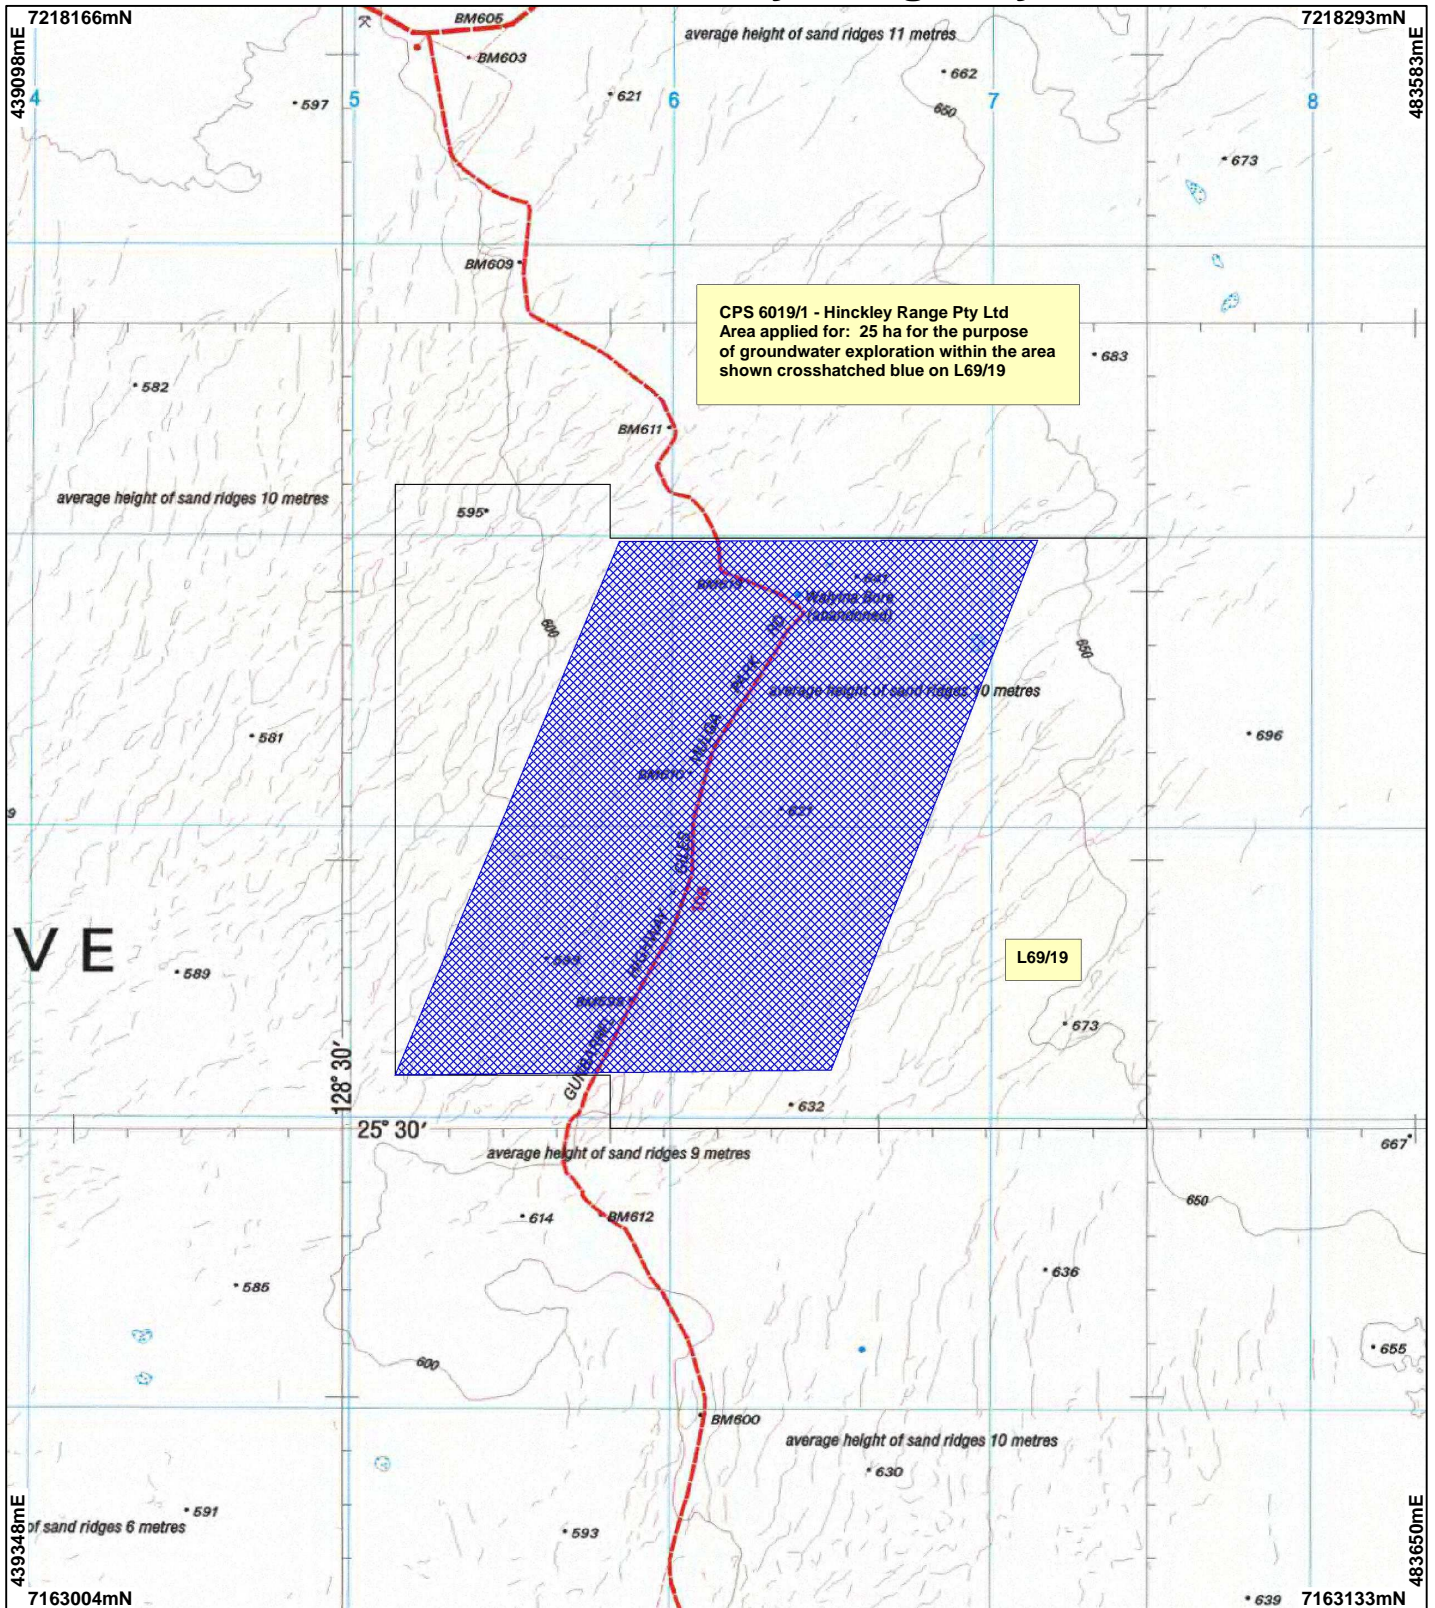

CPS 6019/1 - Hinckley Range Pty Ltd

LEGEND

- Mining Tenements
- Clearing Instruments
- NATMAP 250K Series Mapping
- GA 08/03

Scale 1:250000

(Approximate when reproduced at A4)

Geocentric Datum Australia 1994

Note: the data in this map have not been projected. This may result in geometric distortion or measurement inaccuracies.

..... Date

Officer with delegated authority under Section 20 of the Environmental Protection Act 1986