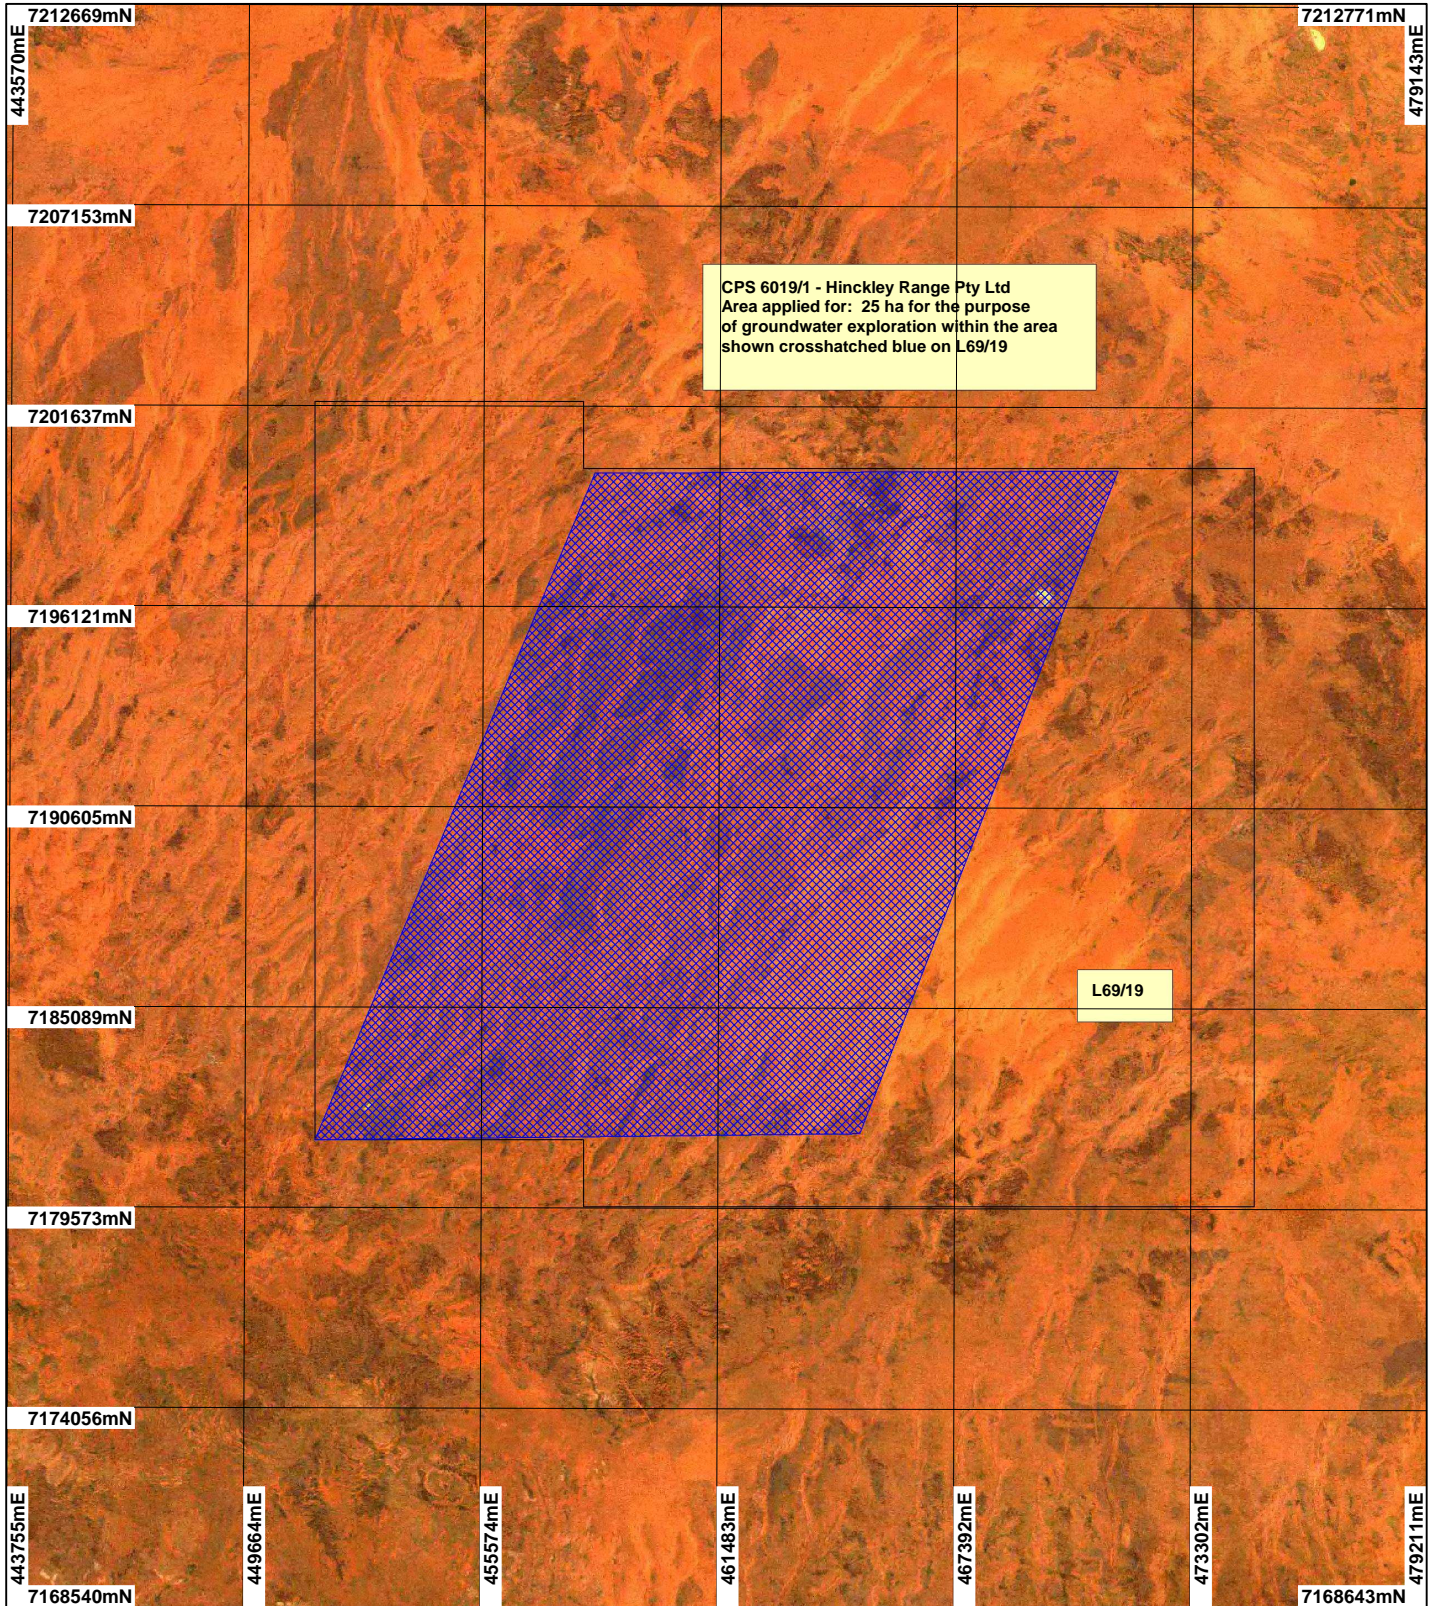

## LEGEND

- Mining Tenements
  - Clearing Instruments
- Western Australia ETM 25m  
543 - AGO 2004

Scale 1:200000

(Approximate when reproduced at A4)

Geocentric Datum Australia 1994

Note: the data in this map have not been projected. This may result in geometric distortion or measurement inaccuracies.

WESTERN AUSTRALIA  
WA Crown Copyright 2002