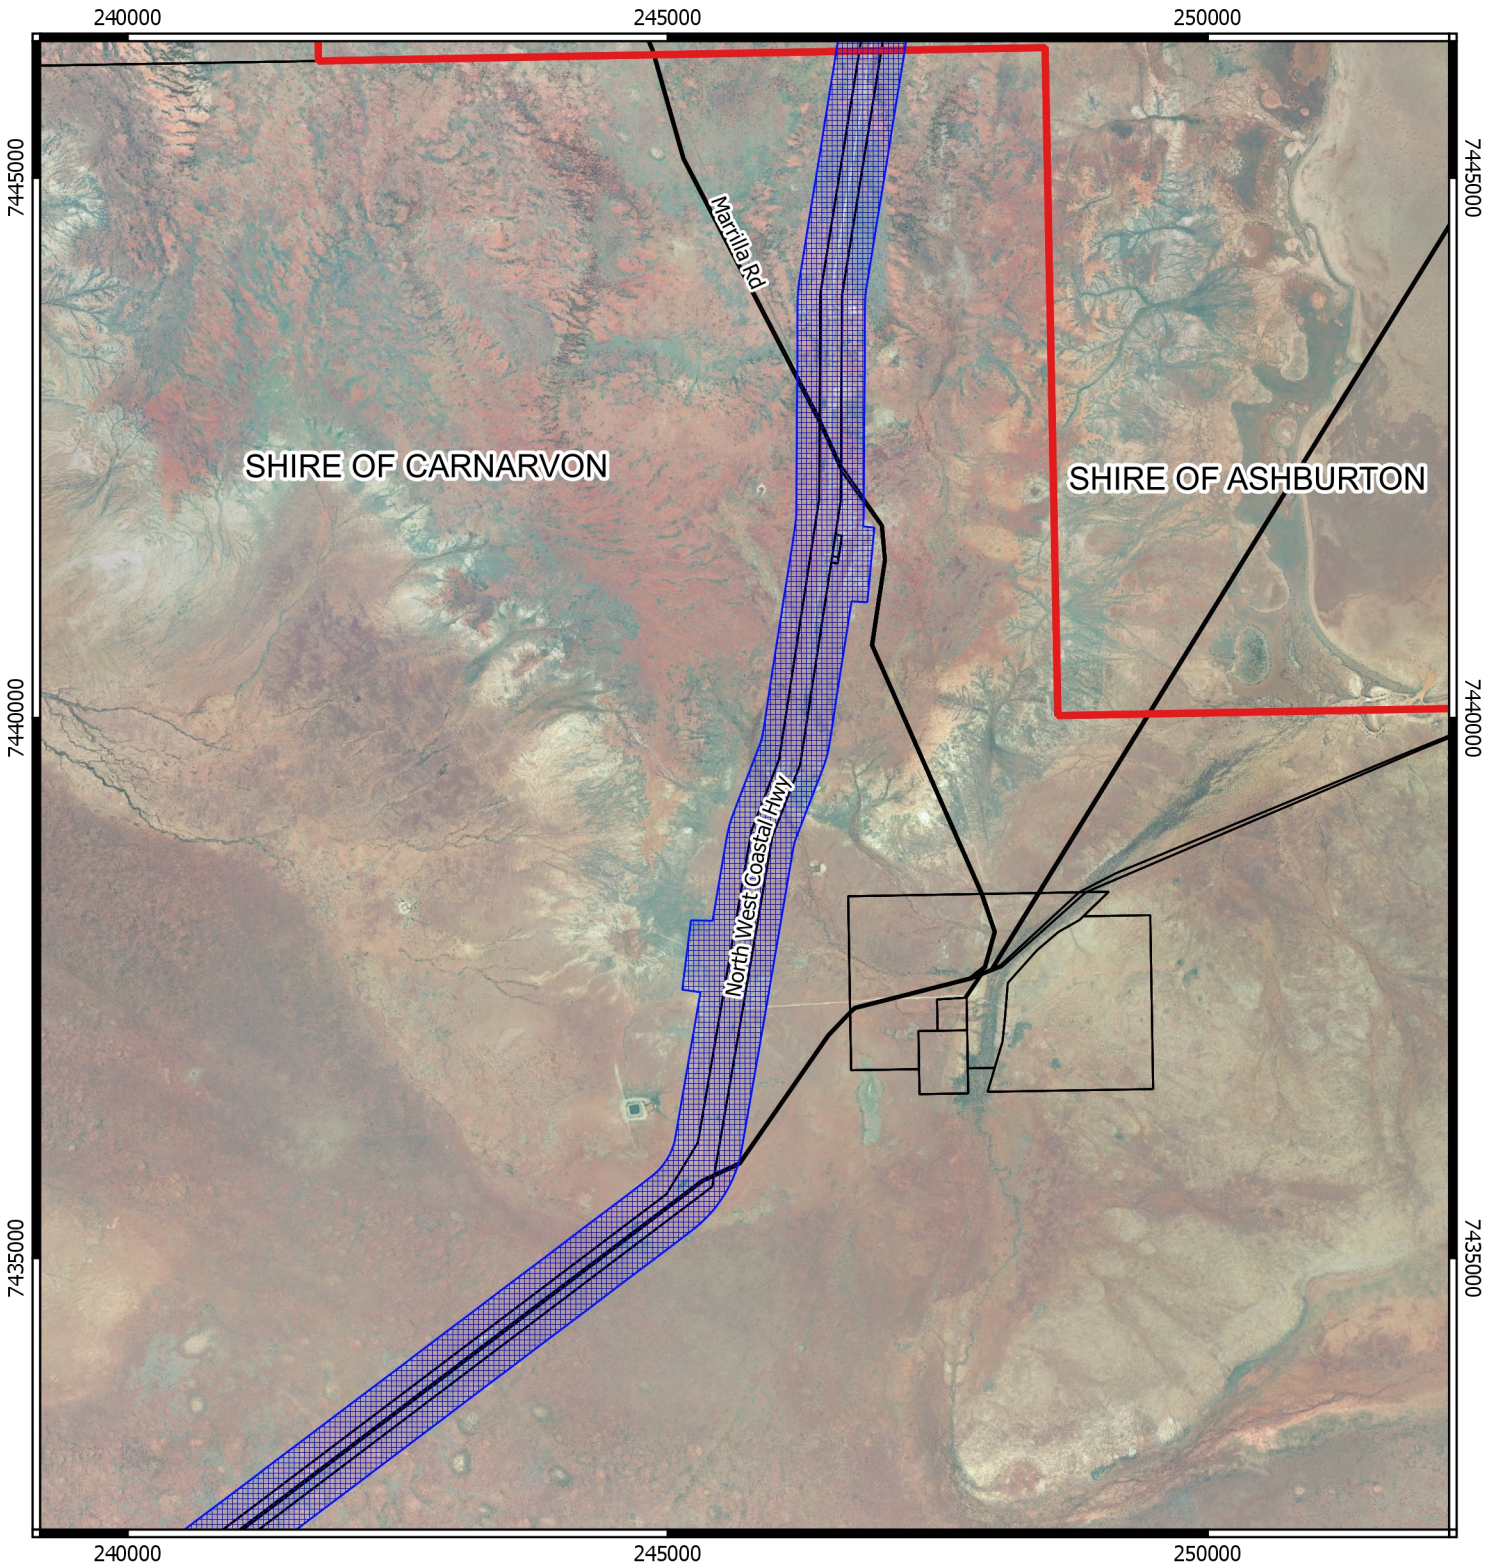

CPS 6020/4 - Map g

Legend

-  CPS areas applied to clear
-  Cadastral boundary
-  Local Government Authorities

1:70000

MGA Zone 50
Geocentric Datum of Australia 1994

GOVERNMENT OF
WESTERN AUSTRALIA