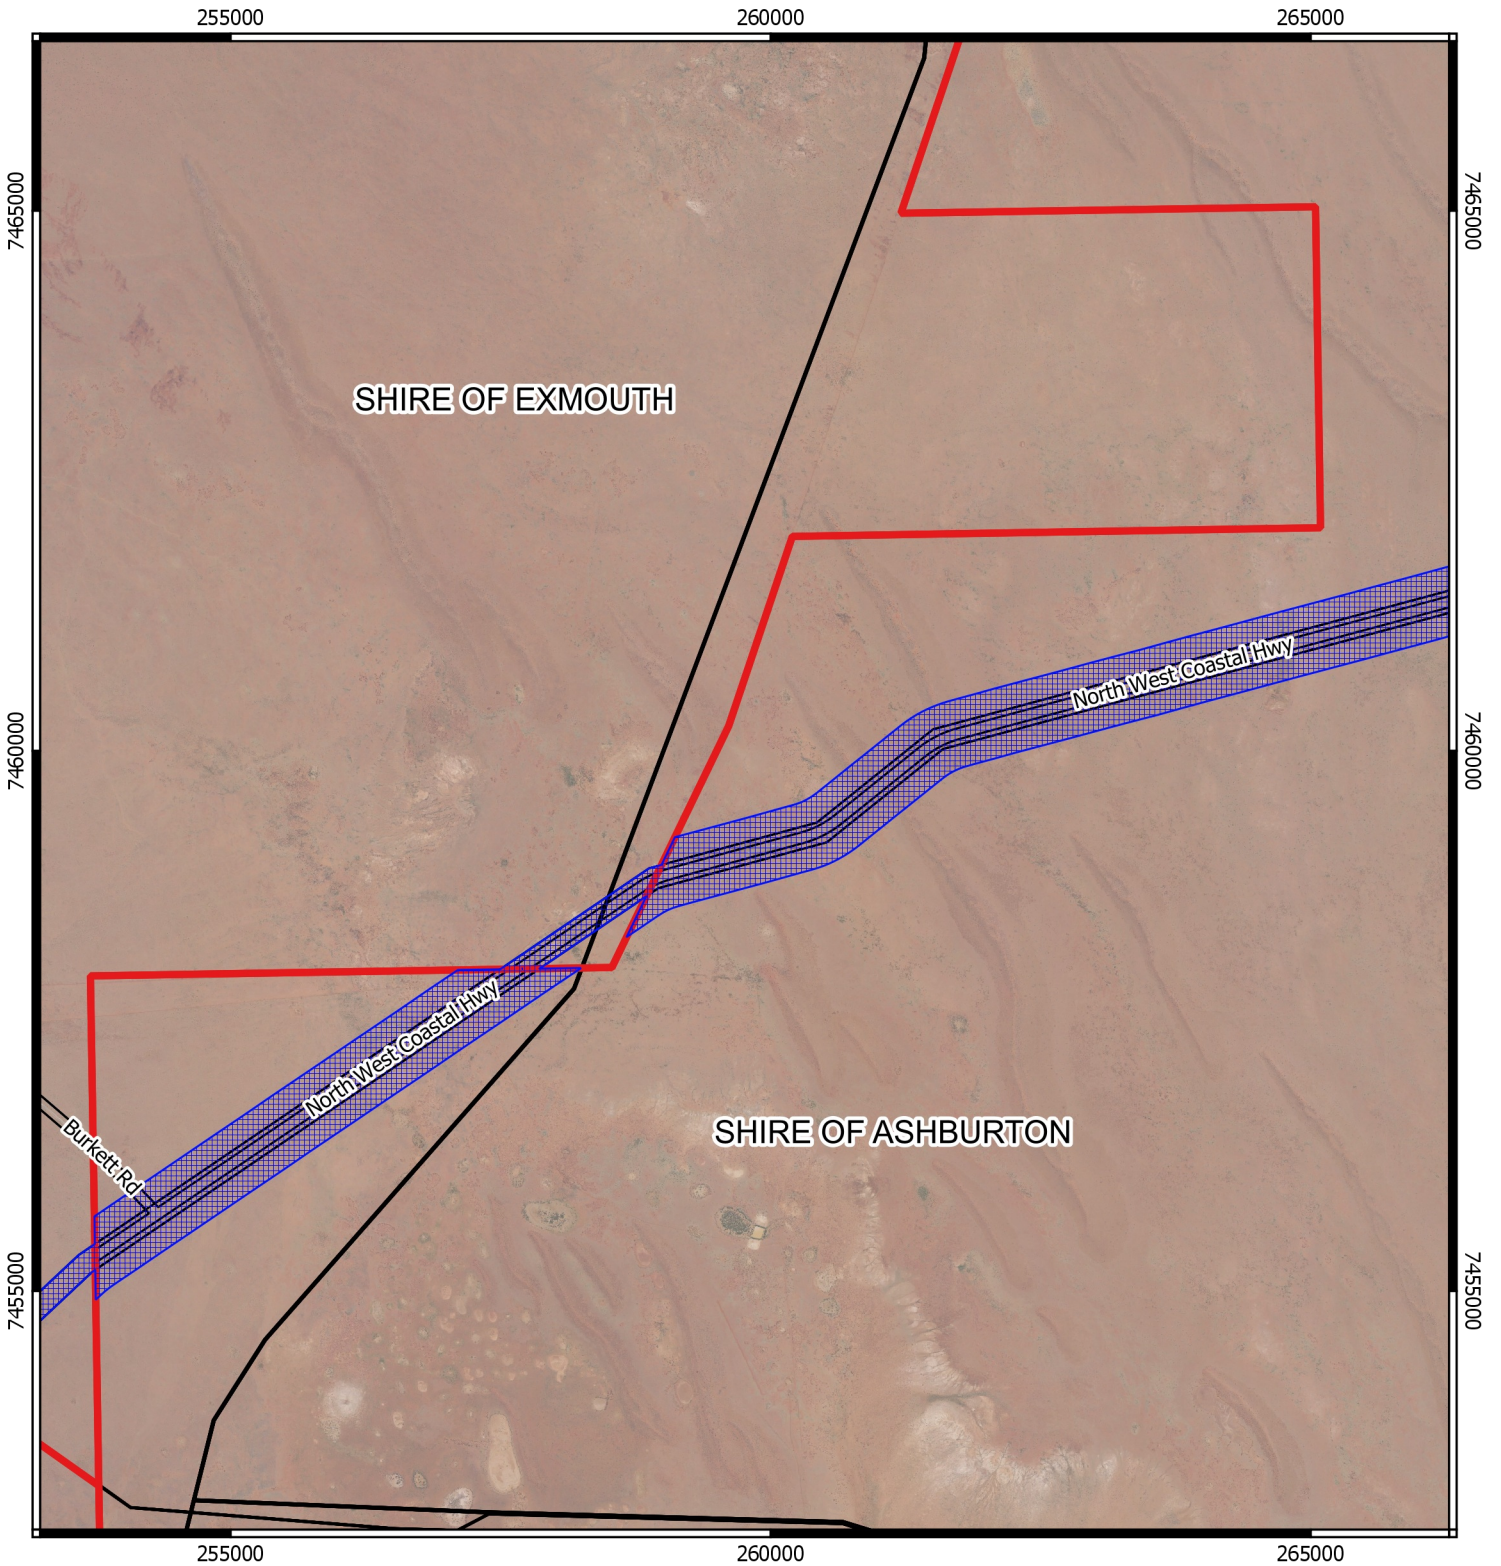

CPS 6020/4 - Map i

Legend

-  CPS areas applied to clear
-  Cadastral boundary
-  Local Government Authority boundary

1:70000

MGA Zone 50
Geocentric Datum of Australia 1994

GOVERNMENT OF
WESTERN AUSTRALIA