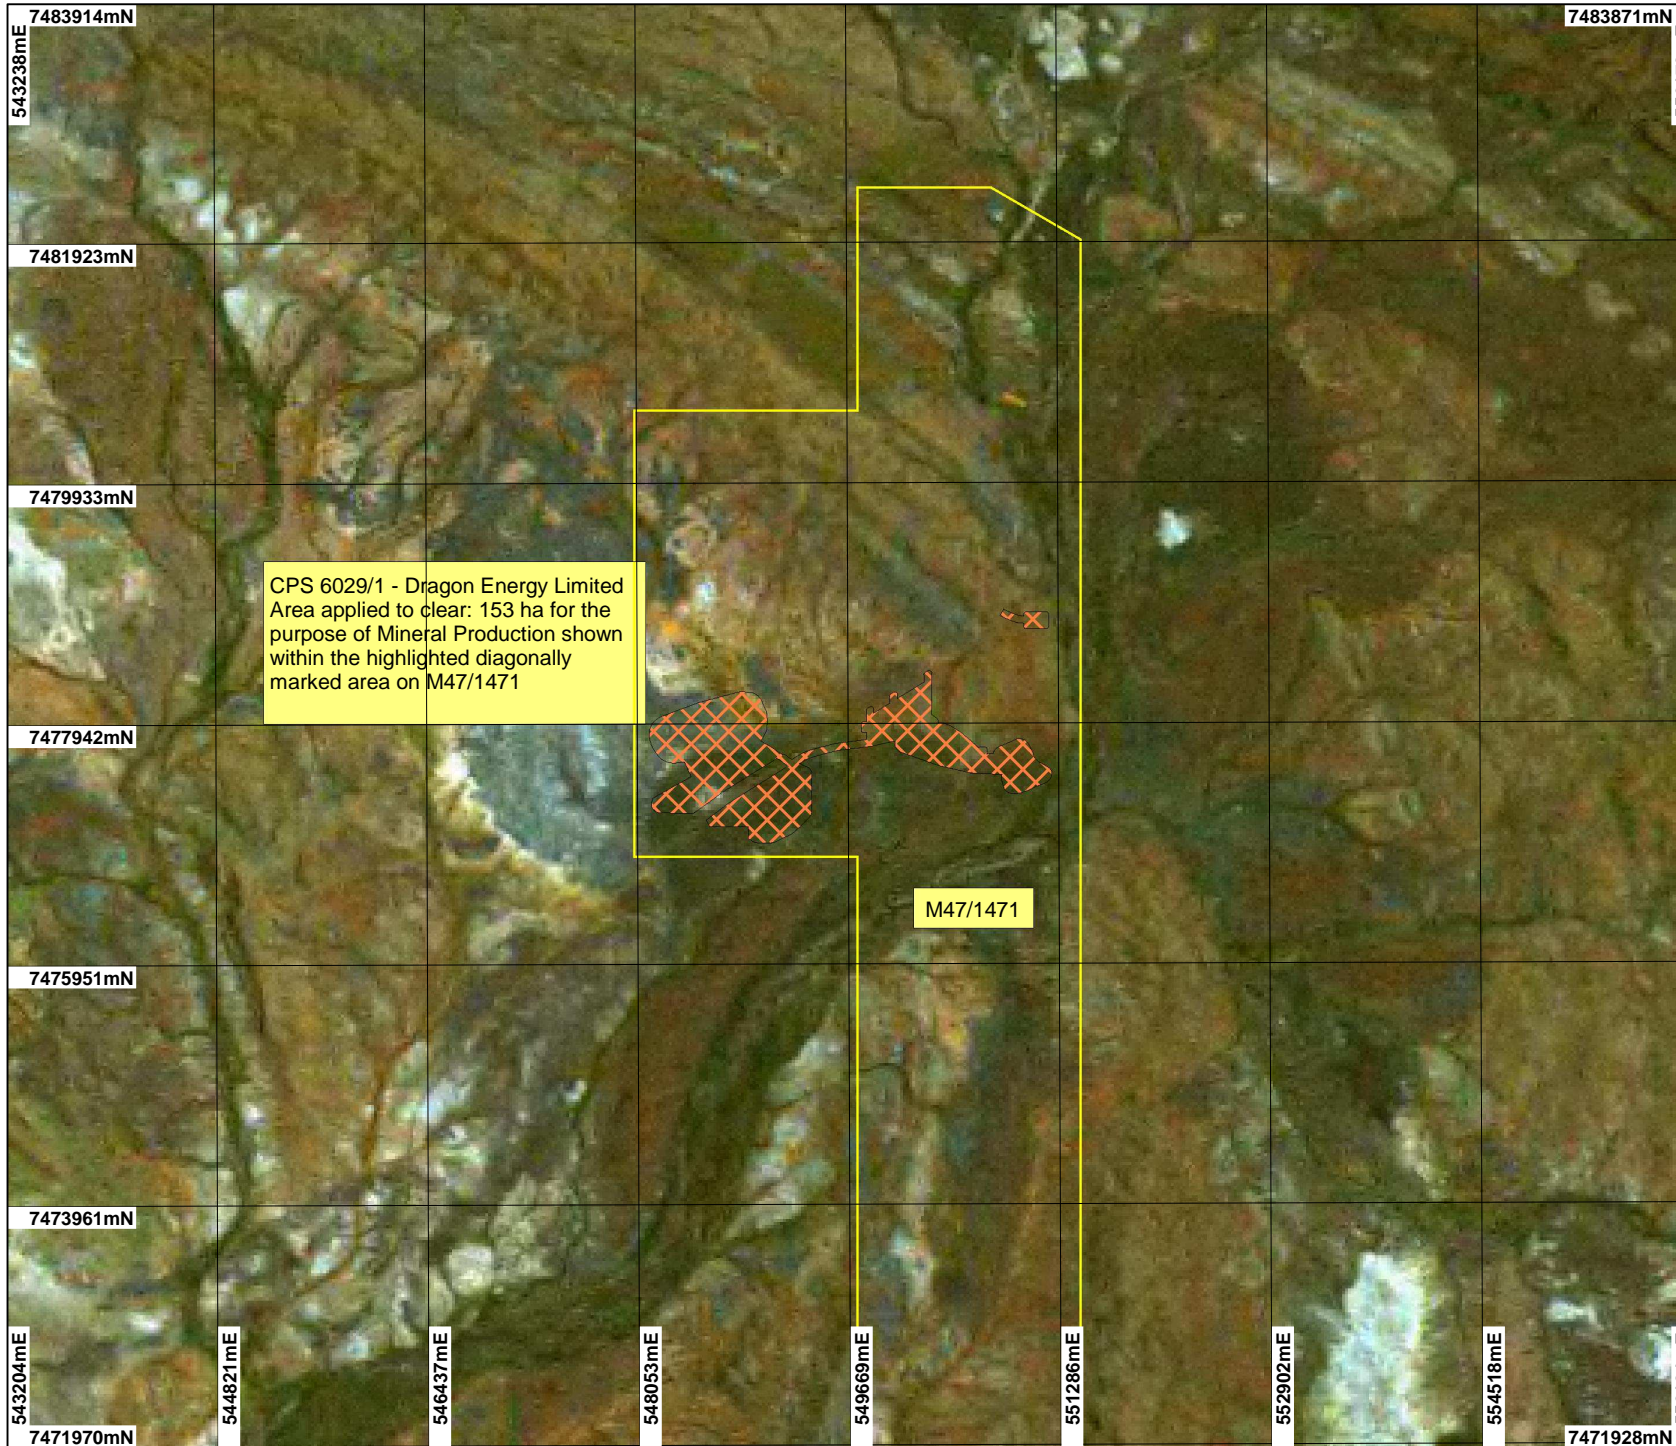

CPS 6029/1 - Dragon Energy Limited

LEGEND

-  Mining Tenements
-  Clearing Instruments
-  Areas Applied to Clear

Scale 1:60000
(Approximate when reproduced at A4)

Geocentric Datum Australia 1994
Note: the data in this map have not been projected. This may result in geometric distortion or measurement inaccuracies.

..... Date

Officer with delegated authority under Section 20 of the Environmental Protection Act 1986

Information derived from this map should be confirmed with the data custodian acknowledged by the agency acronym in the legend.