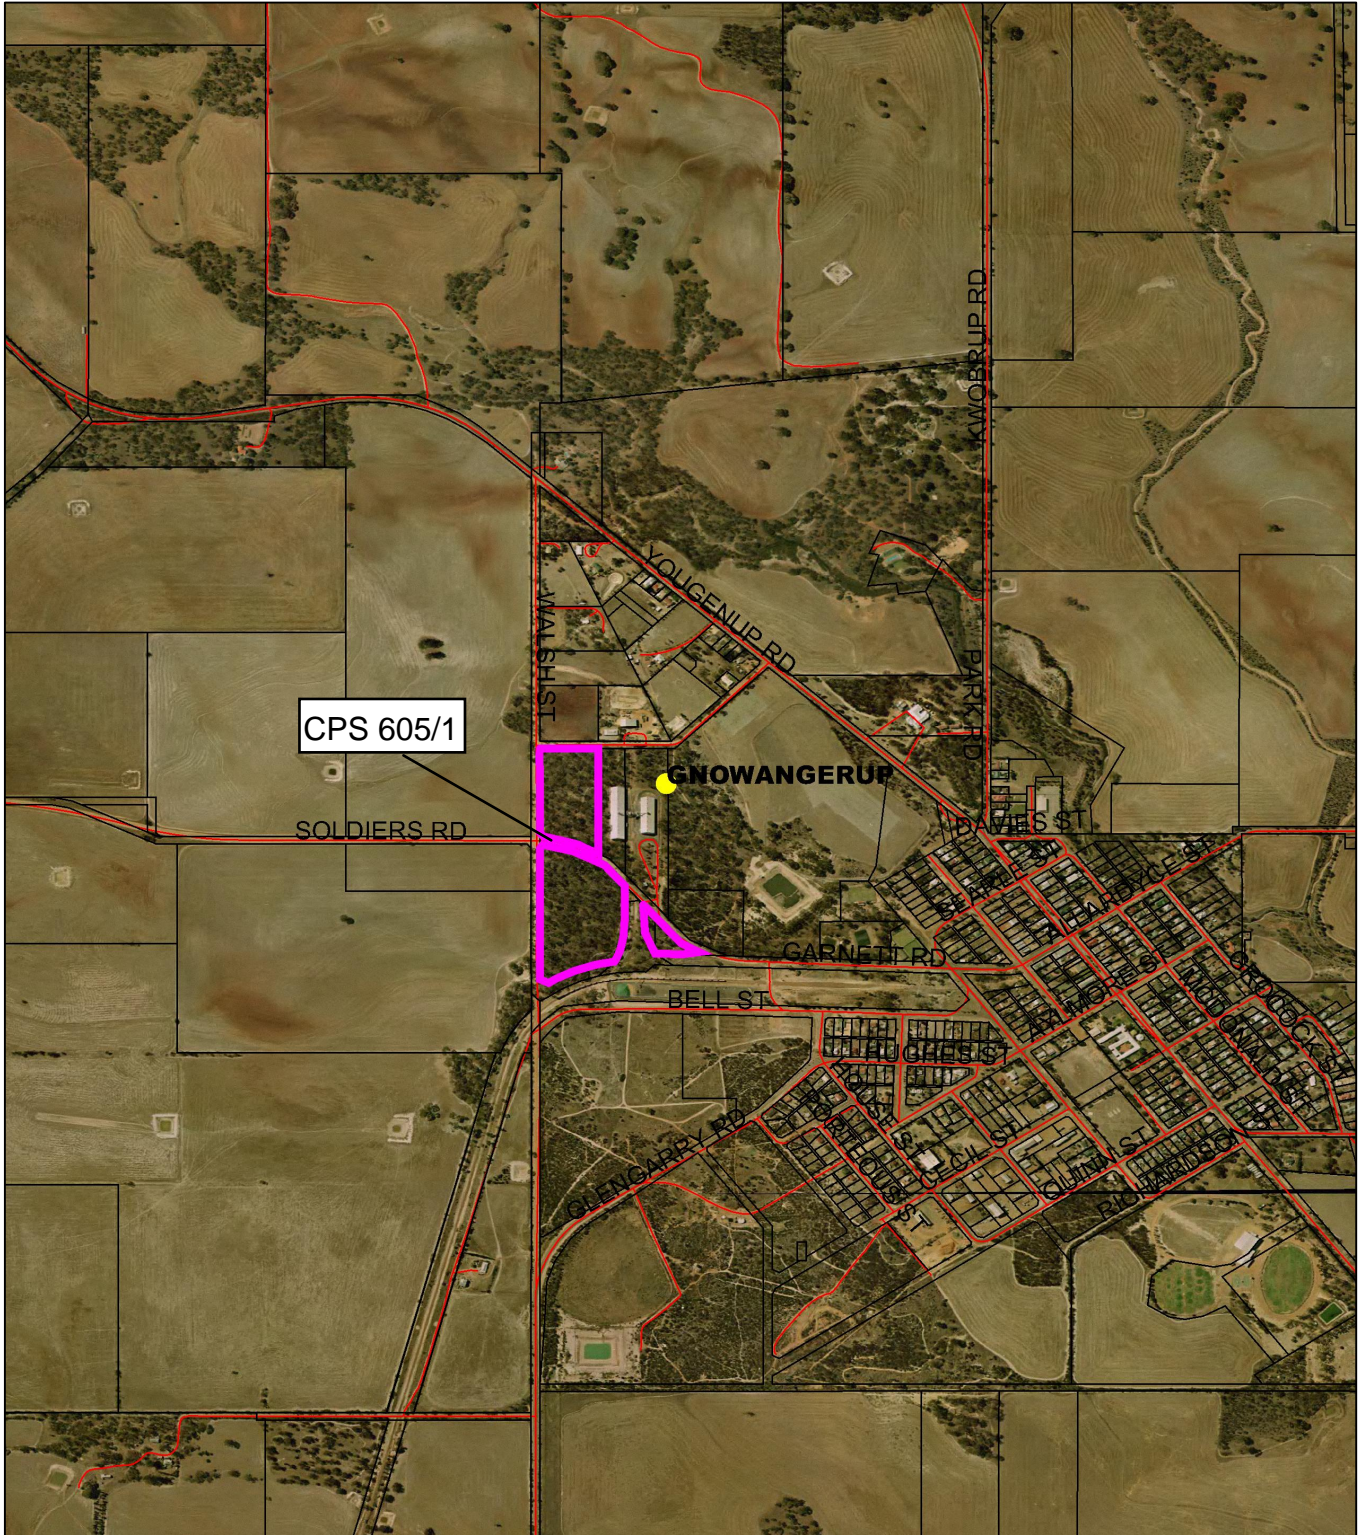

CPS 605/1

LEGEND

-  Road Centrelines - DLI 1/5/04
-  Cadastre - DLI 1/09/04
-  Towns - DLI 8/04
-  Western Australia ETM 25m 321 - GA 99
- Jurien Bay Marine Park 50cm Orthomosaic - DLI 041
- Port Hedland Townsite 20cm Orthomosaic - DLI 02
- Katanning 1.4m Orthomosaic - DLI 01

Scale 1:19222
(Approximate when reproduced at A4)

Geocentric Datum Australia 1994

Note: the data in this map have not been projected. This may result in geometric distortion or measurement inaccuracies.