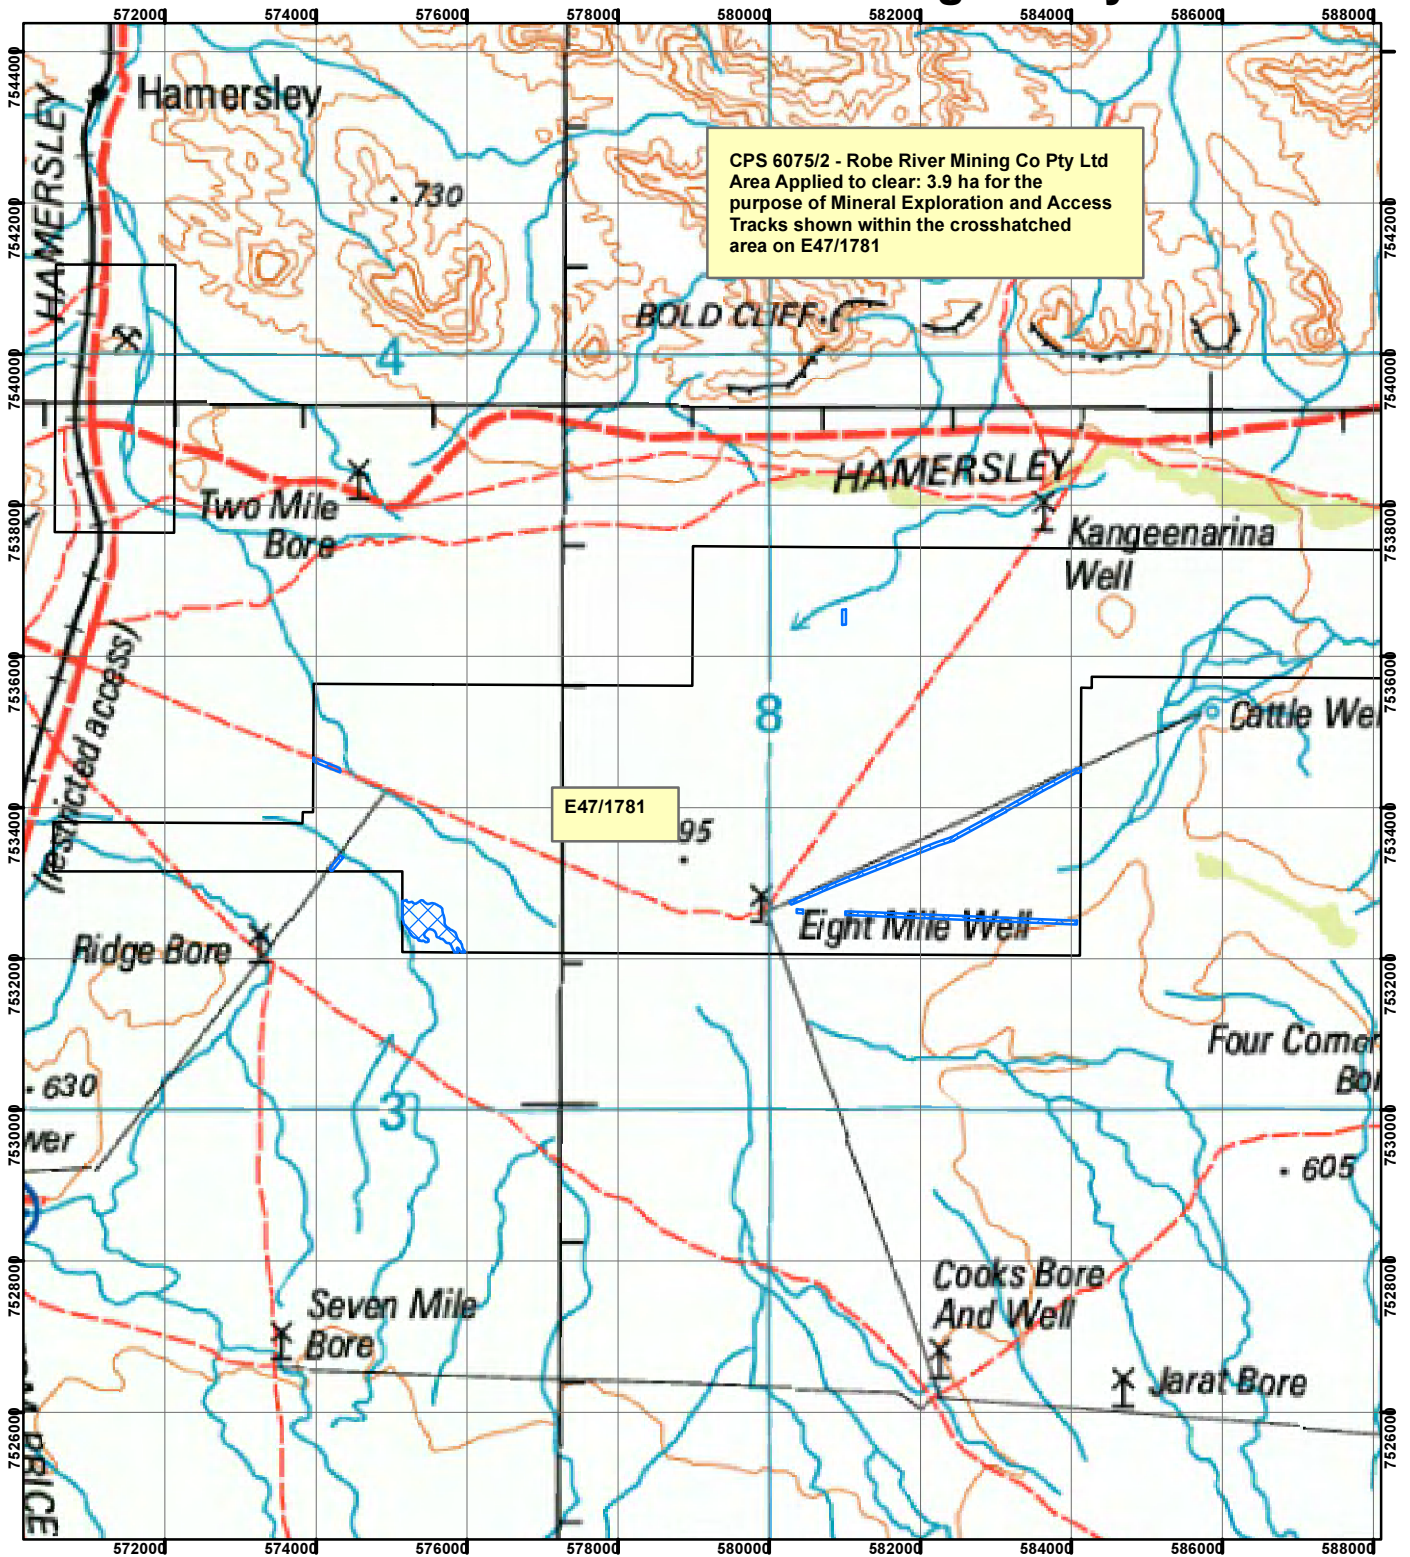

CPS 6075/2 - Robe River Mining Co Pty Ltd

Legend

 Clearing Instruments

Mining Tenements

FMT_TENID

 E 47/1781-I

Geocentric Datum Australia 1994

Note: the data in this map have not been projected. This may result in geometric distortion or measurement inaccuracies.