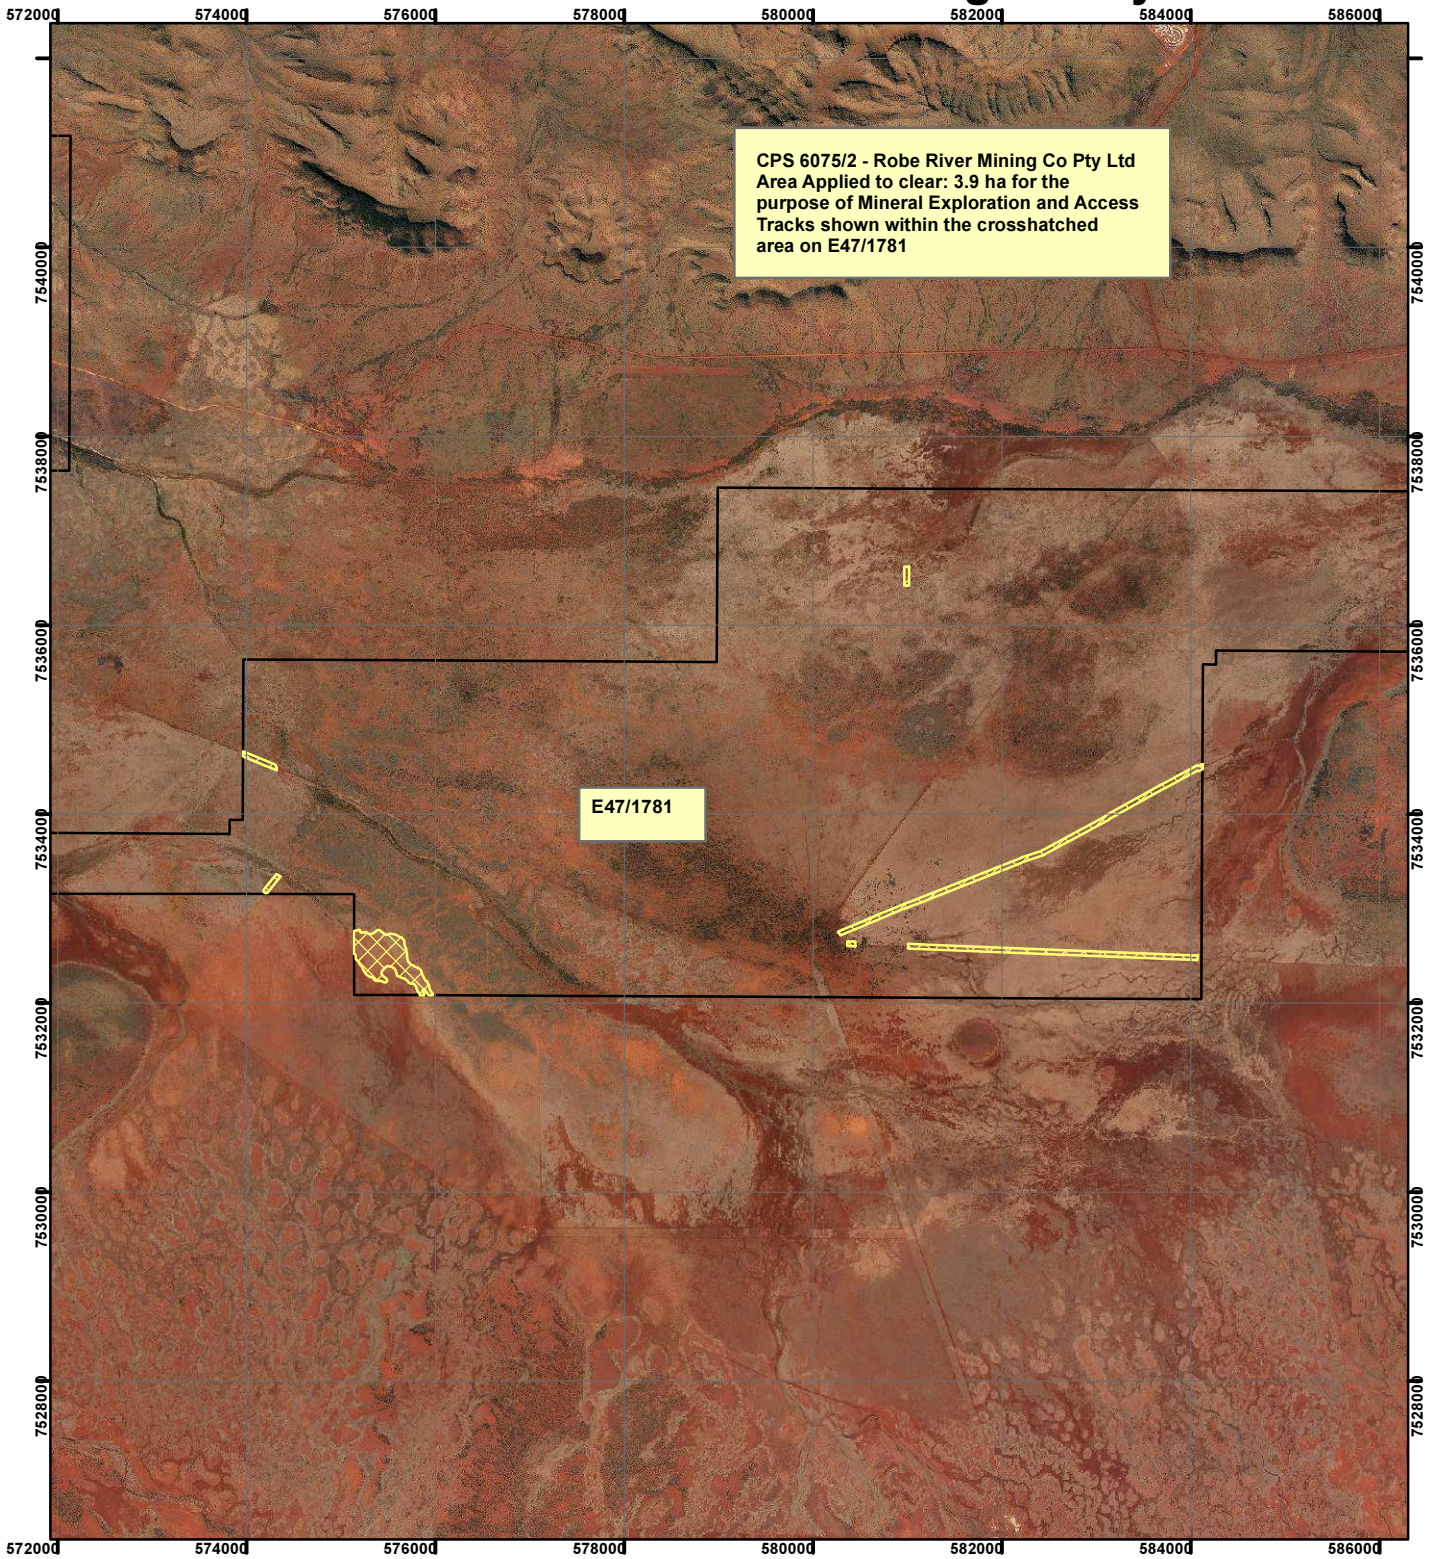

CPS 6075/2 - Robe River Mining Co Pty Ltd

Legend

 Clearing Instruments

Mining Tenements

FMT_TENID

 E 47/1781-I

Geocentric Datum Australia 1994

Note: the data in this map have not been projected. This may result in geometric distortion or measurement inaccuracies.

..... Date

Officer with delegated authority under Section 20 of the Environmental Protection Act 1986

Information derived from this map should be confirmed with the data custodian acknowledged by the agency acronym in the legend.