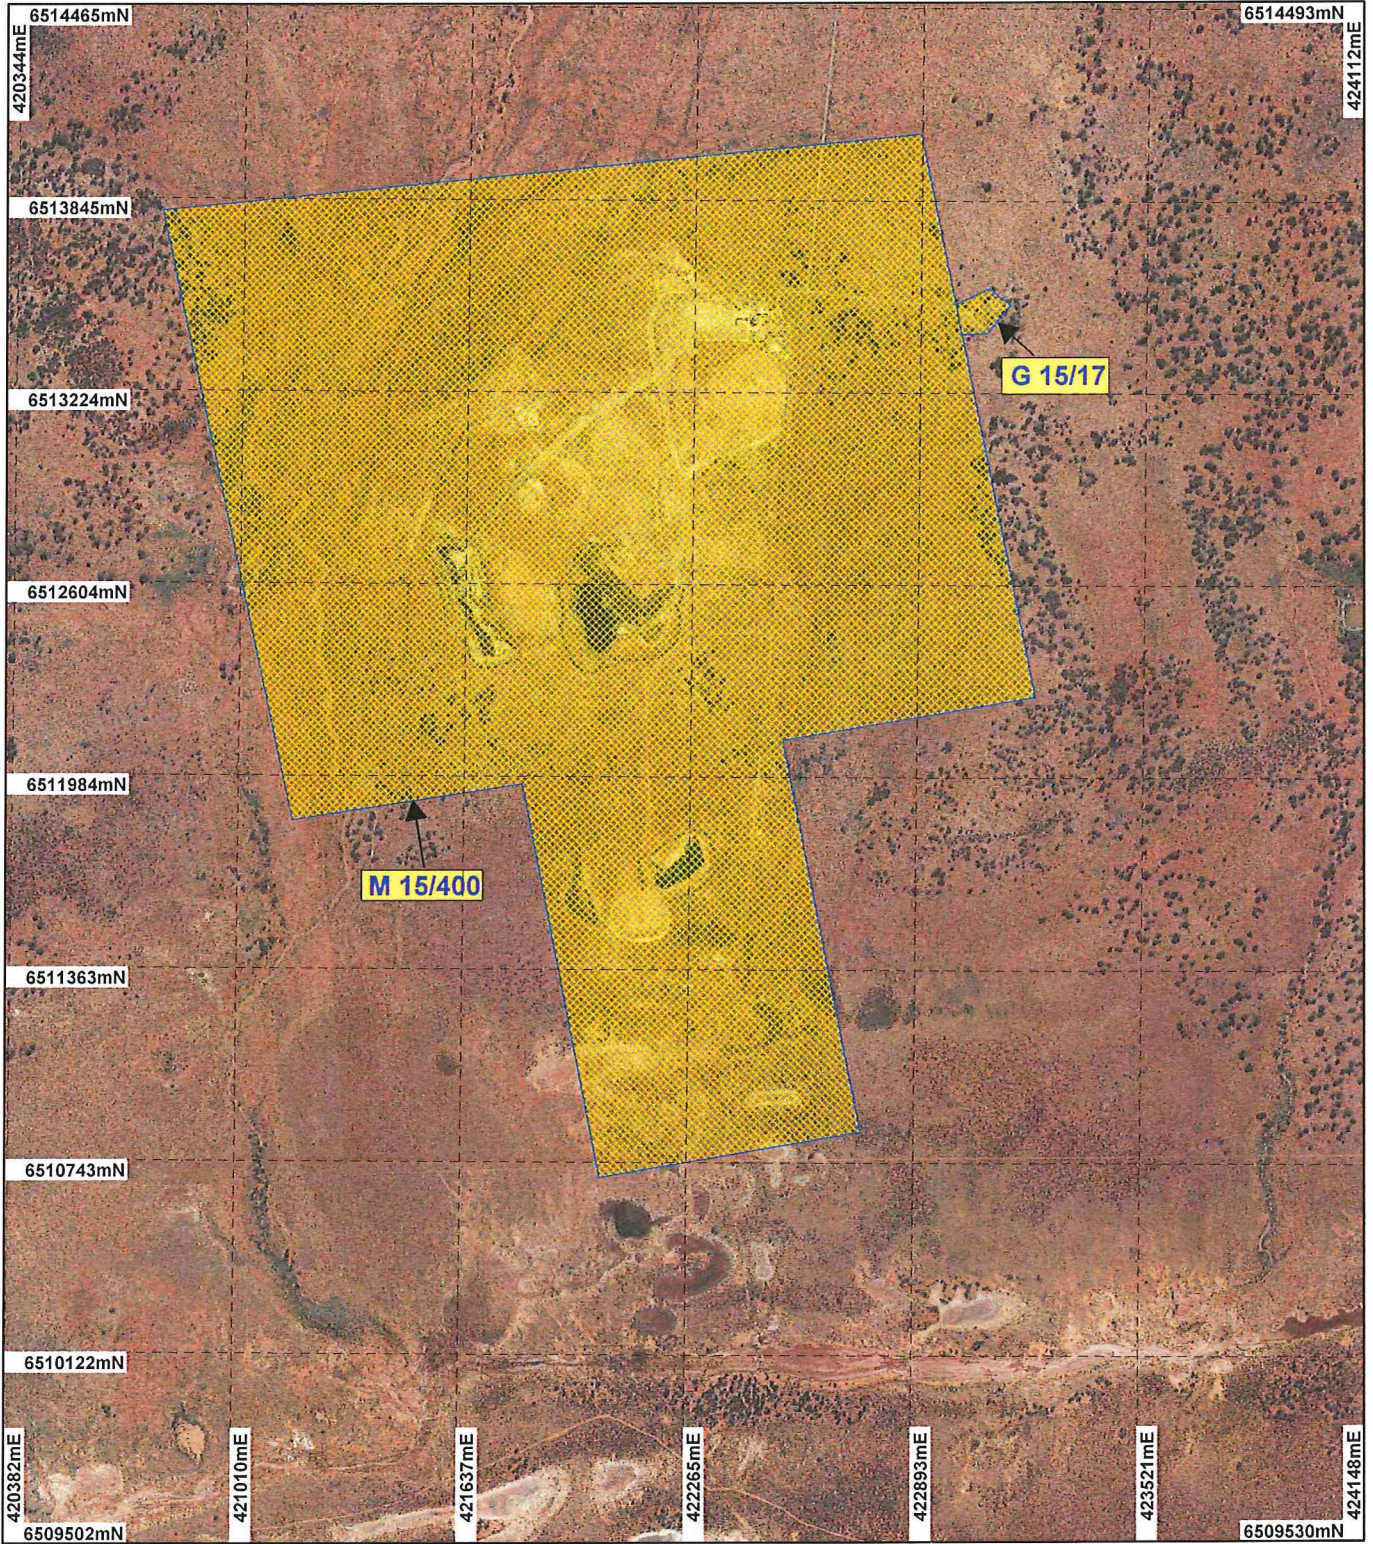

PLAN 6131/1

LEGEND

- Yardina 3334 Mar 2011
Mosaic
Clearing Instruments
- Areas Approved to Clear
 - Mining Tenements
- Mount Belches 3335 Mar 2011
Mosaic

0 625 m

Scale 1:22000
(Approximate when reproduced at A4)

Geocentric Datum Australia 1994

Note: the data in this map have not been projected. This may result in geometric distortion or measurement inaccuracies.

Date 21/8/17

STEVE TANTALA
Officer with delegated authority under Section 20 of the Environmental Protection Act 1986