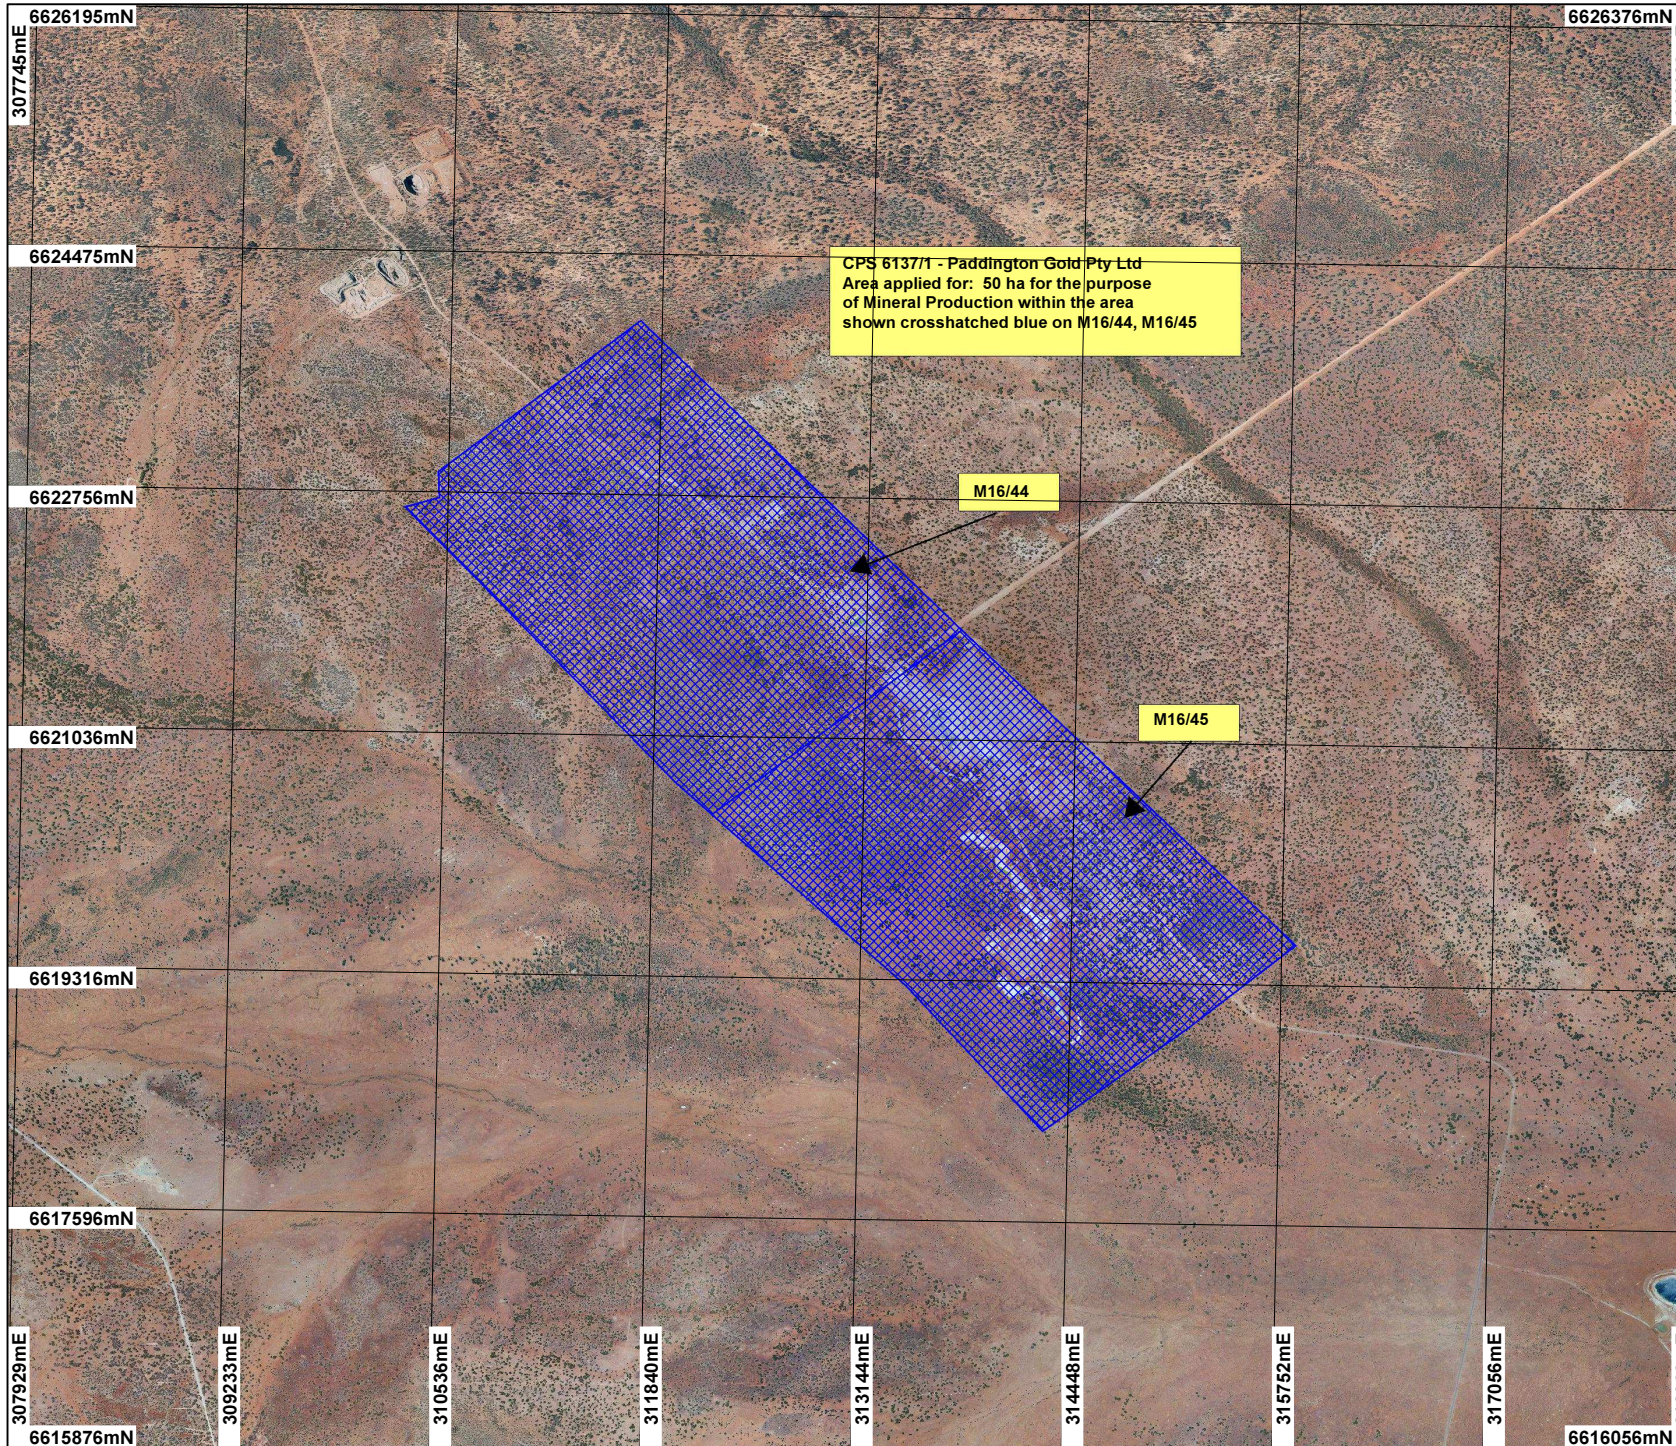

CPS 6137/1 - Paddington Gold Pty Ltd

- LEGEND**
- Mining Tenements
 - Clearing Instruments
 - Kalgoorlie 50cm Orthomosaic - Landgate 2006
 - Bardoc 50cm Orthomosaic - Landgate 2006

Scale 1:50000
 (Approximate when reproduced at A4)
 Geocentric Datum Australia 1994
 Note: the data in this map have not been projected. This may result in geometric distortion or measurement inaccuracies.

..... Date

Officer with delegated authority under Section 20 of the Environmental Protection Act 1986

Information derived from this map should be confirmed with the data custodian acknowledged by the agency acronym in the legend.