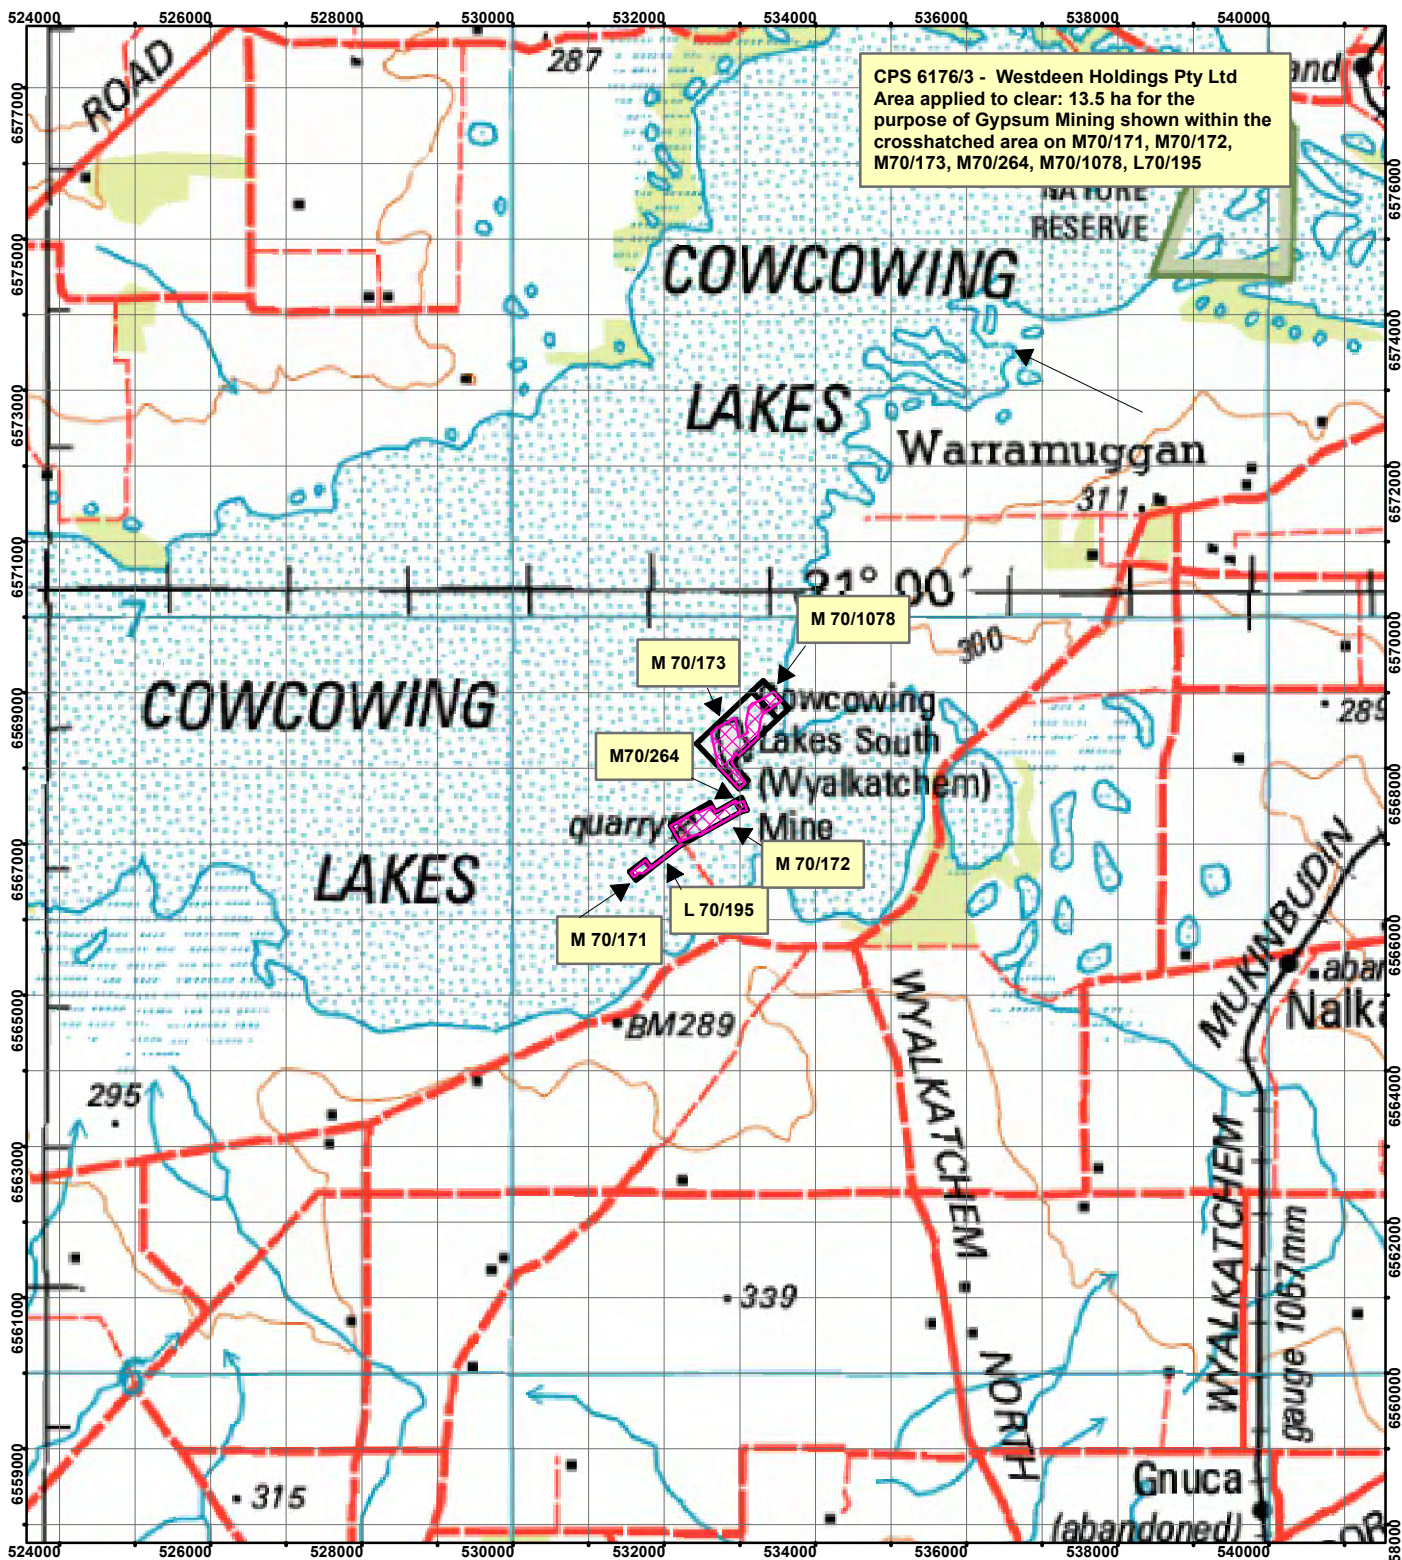

# CPS 6176/3 - Westdeen Holdings Pty Ltd

**Legend**

- Clearing Instruments
- Mining Tenements

Scale 1:100,000

Geocentric Datum Australia 1994  
 Note: the data in this map have not been projected. This may result in geometric distortion or measurement inaccuracies.

..... Date .....

Officer with delegated authority under Section 20 of the Environmental Protection Act 1986

Information derived from this map should be confirmed with the data custodian acknowledged by the agency acronym in the legend.