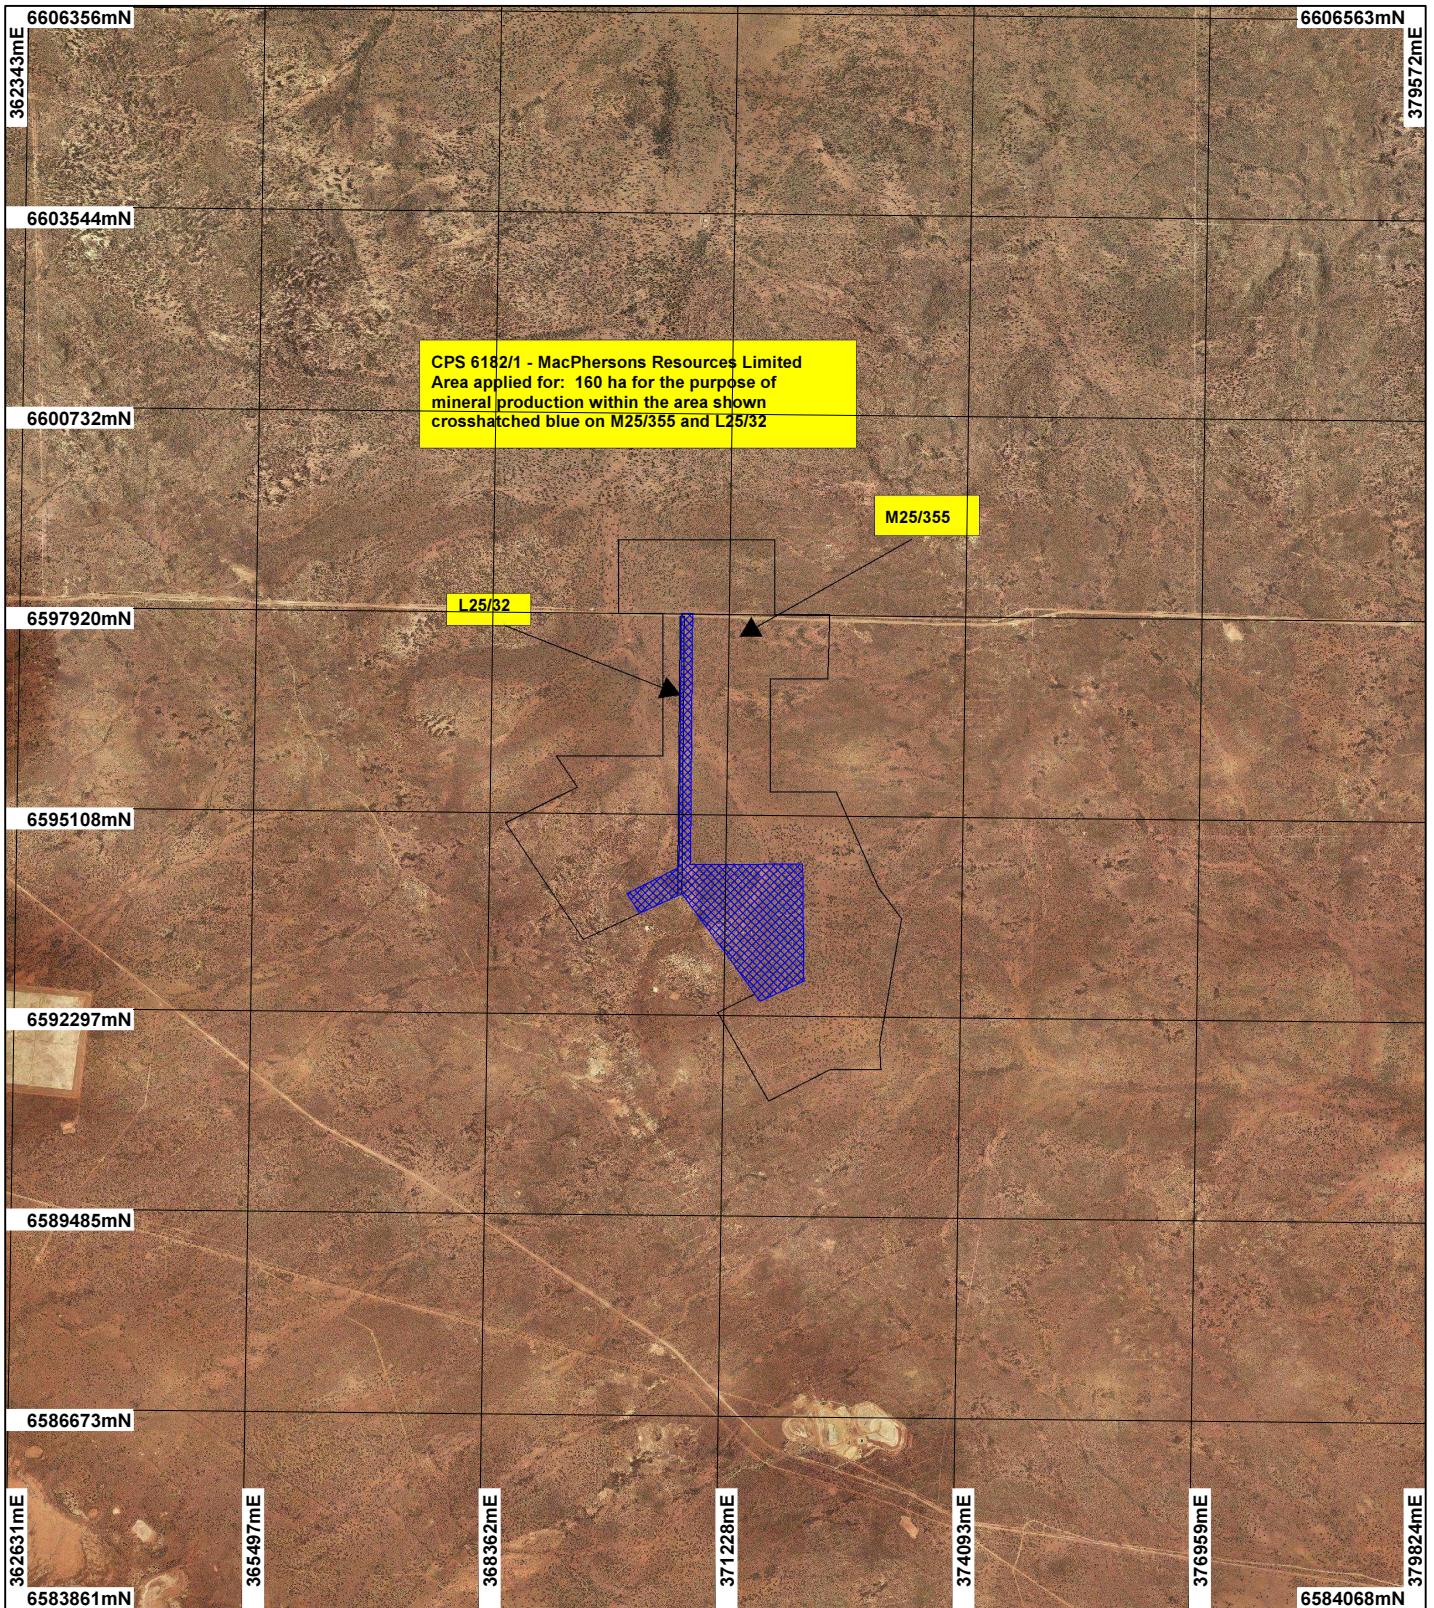

CPS 6182/1 - MacPhersons Resources Limited

LEGEND

-  Mining Tenements
-  Clearing Instruments
-  Kanowna 1.4m Orthomosaic - Landgate 2003

Scale 1:100000

(Approximate when reproduced at A4)

Geocentric Datum Australia 1994

Note: the data in this map have not been projected. This may result in geometric distortion or measurement inaccuracies.

..... Date

Officer with delegated authority under Section 20 of the Environmental Protection Act 1986

Information derived from this map should be confirmed with the data custodian acknowledged by the agency acronym in the legend.

WESTERN AUSTRALIA
VIA Crown Copyright 2002