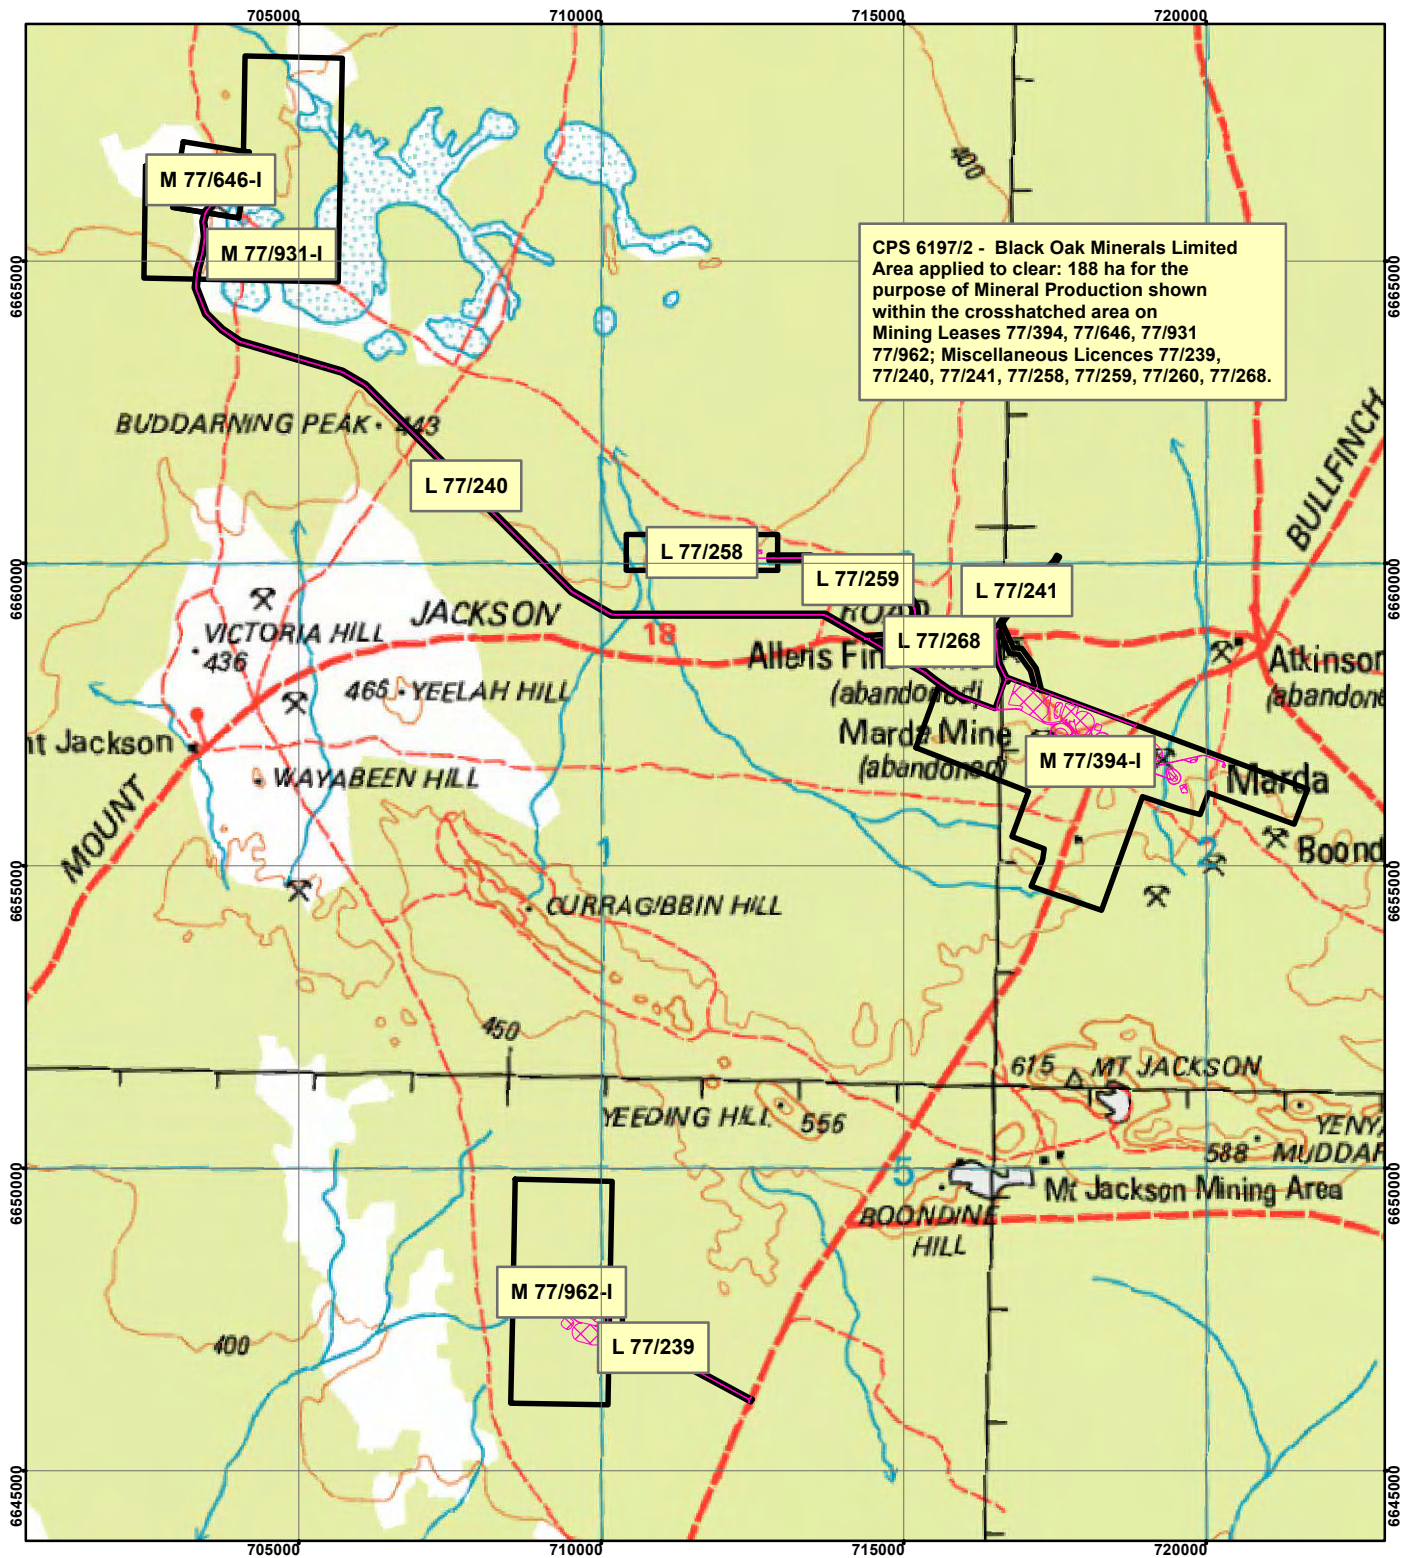

CPS 6197/2 - Black Oak Minerals Limited

Legend

- Clearing Instruments
- Mining Tenements

Geocentric Datum Australia 1994

..... Date .....

Officer with delegated authority under Section 20 of the Environmental Protection Act 1986

Information derived from this map should be confirmed with the data custodian acknowledged by the agency acronym in the legend.