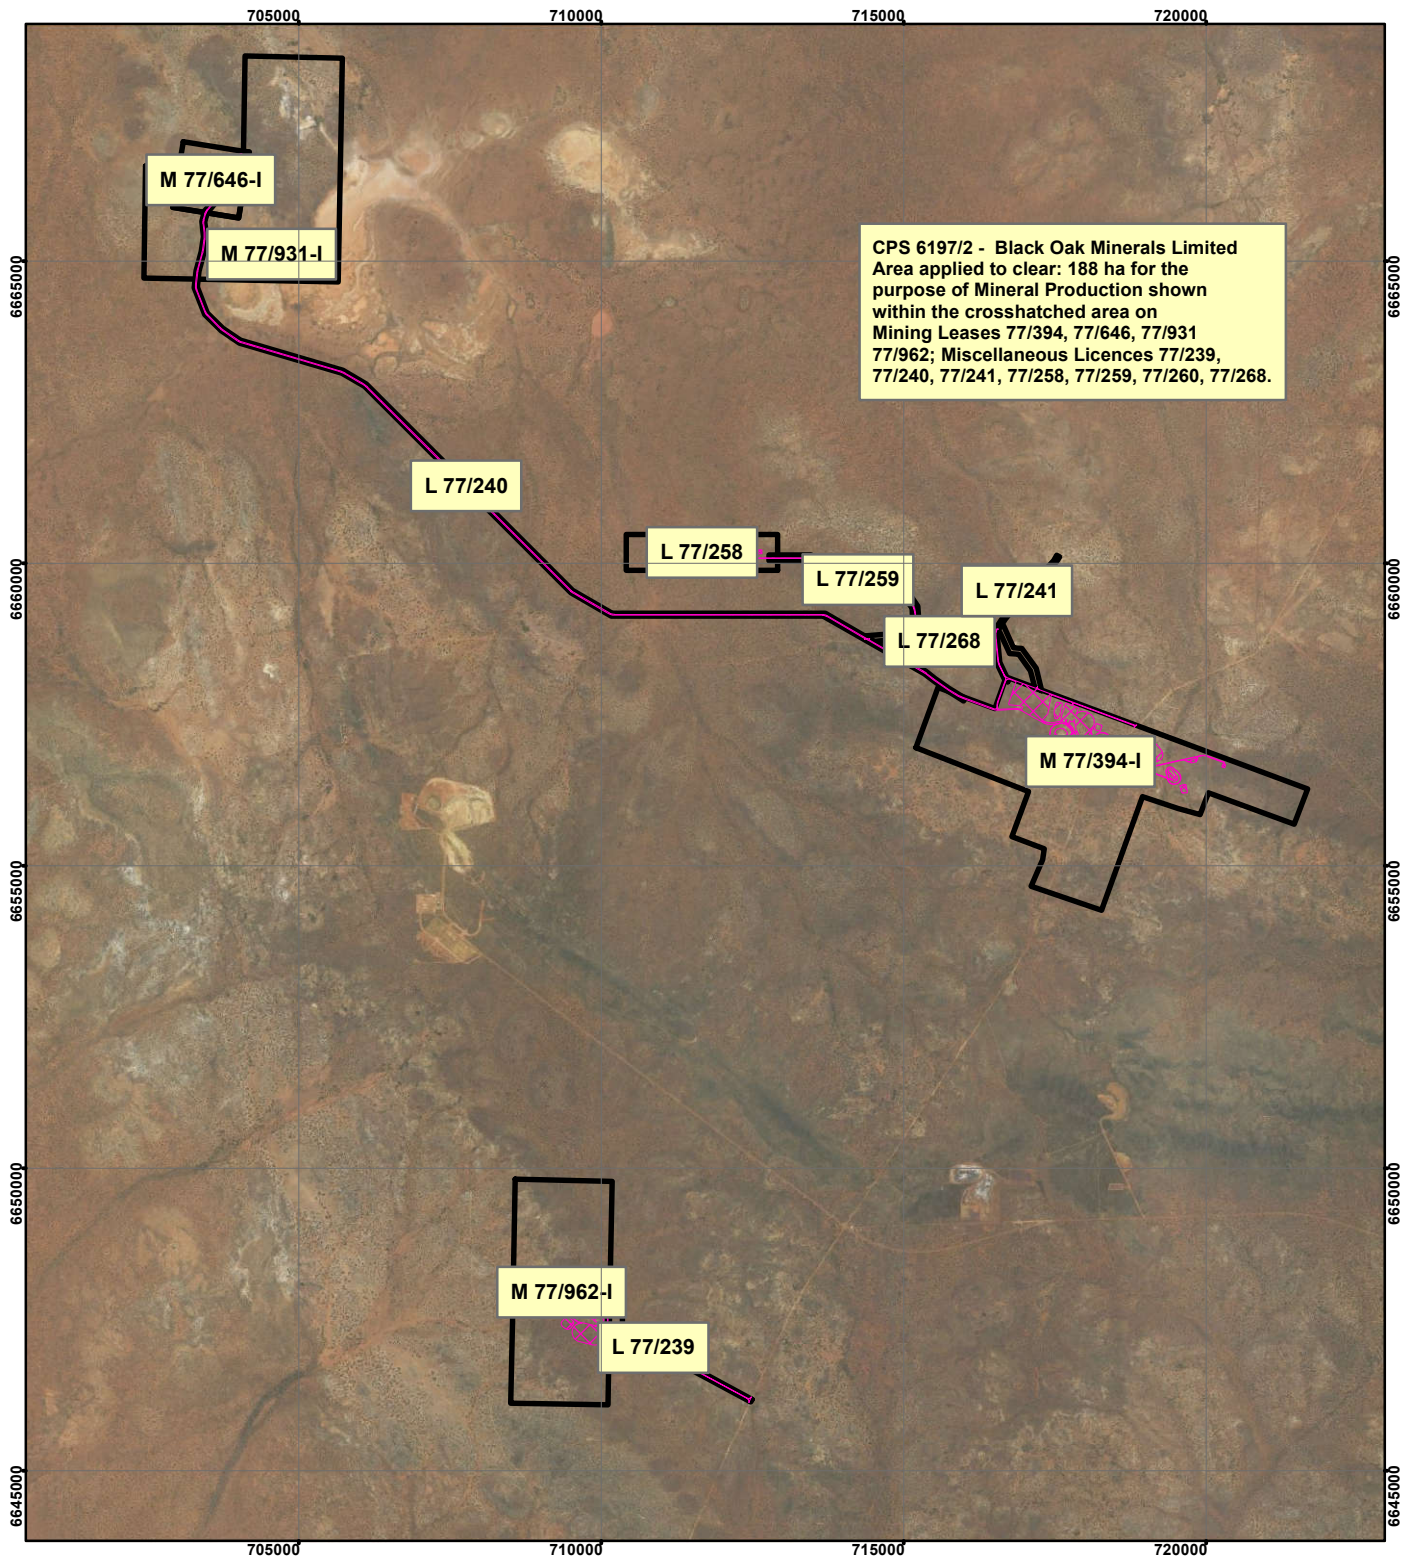

## Legend

-  Clearing Instruments
-  Mining Tenements

Geocentric Datum Australia 1994

*Note: the data in this map have not been projected. This may result in geometric distortion or measurement inaccuracies.*

..... Date .....

Officer with delegated authority under Section 20 of the Environmental Protection Act 1986

Information derived from this map should be confirmed with the data custodian acknowledged by the agency acronym in the legend.