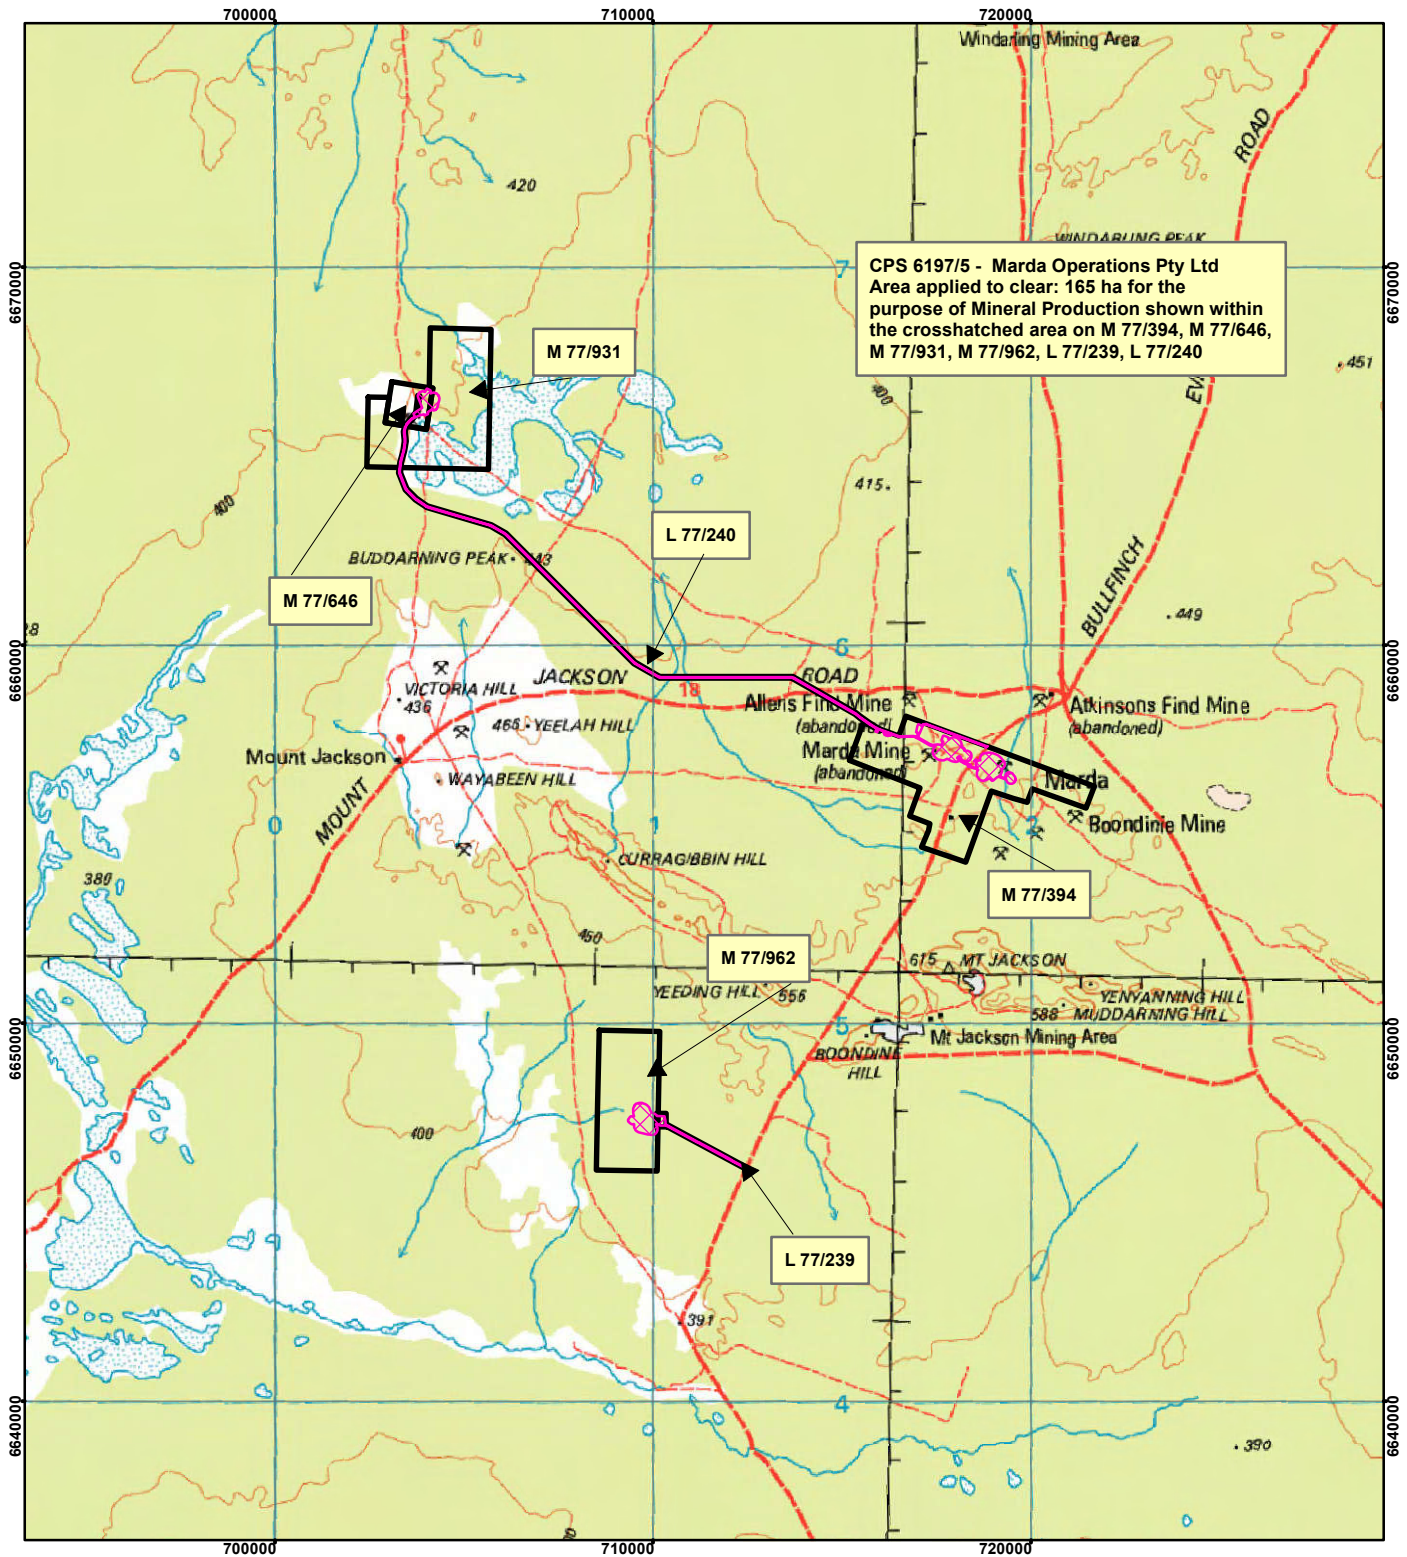

CPS 6197/5 - Marda Operations Pty Ltd

Legend

-  Clearing Instruments
-  Mining Tenements

Geocentric Datum Australia 1994

Note: the data in this map have not been projected. This may result in geometric distortion or measurement inaccuracies.

..... Date

Officer with delegated authority under Section 20 of the Environmental Protection Act 1986

Information derived from this map should be confirmed with the data custodian acknowledged by the agency acronym in the legend.