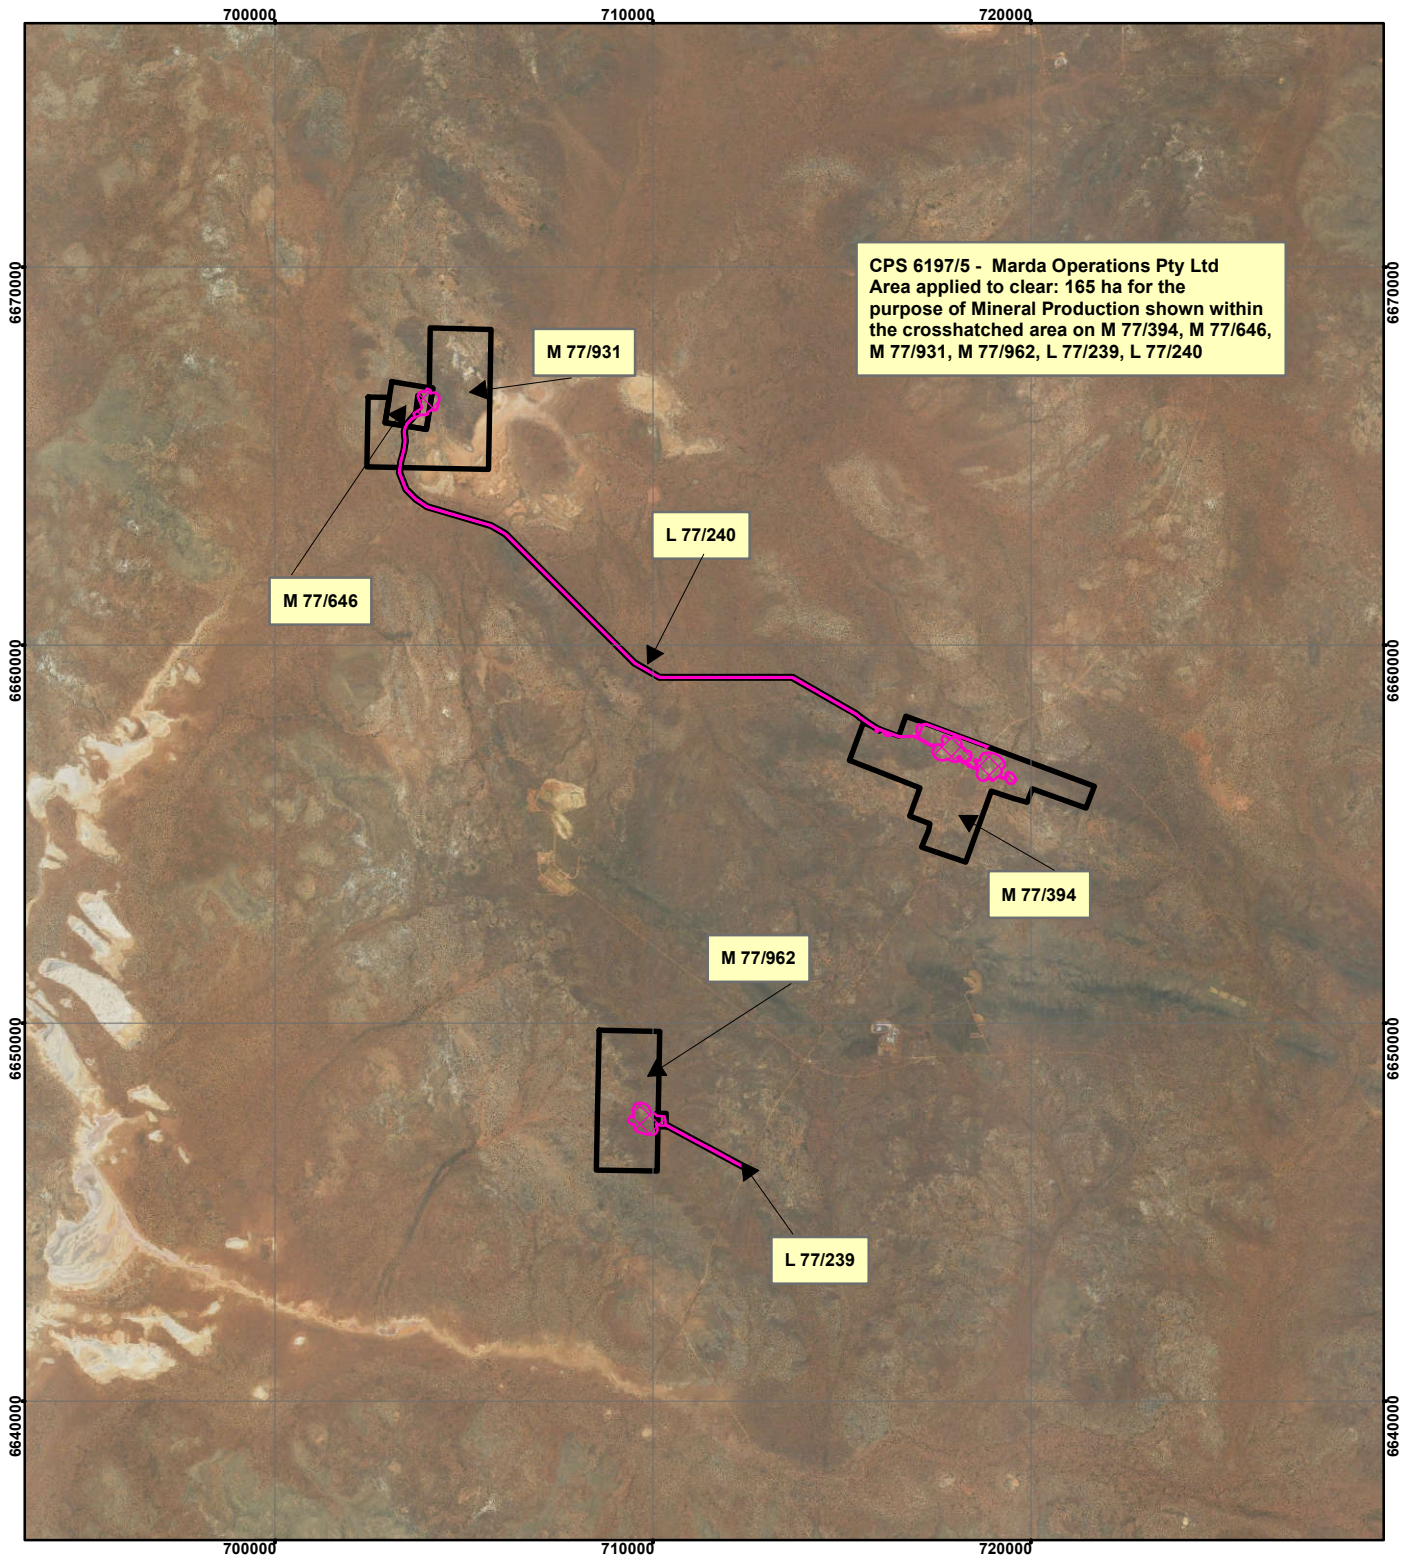

CPS 6197/5 - Marda Operations Pty Ltd

Legend

-  Clearing Instruments
-  Mining Tenements

Geocentric Datum Australia 1994

Note: the data in this map have not been projected. This may result in geometric distortion or measurement inaccuracies.

..... Date

Officer with delegated authority under Section 20 of the Environmental Protection Act 1986

Information derived from this map should be confirmed with the data custodian acknowledged by the agency acronym in the legend.