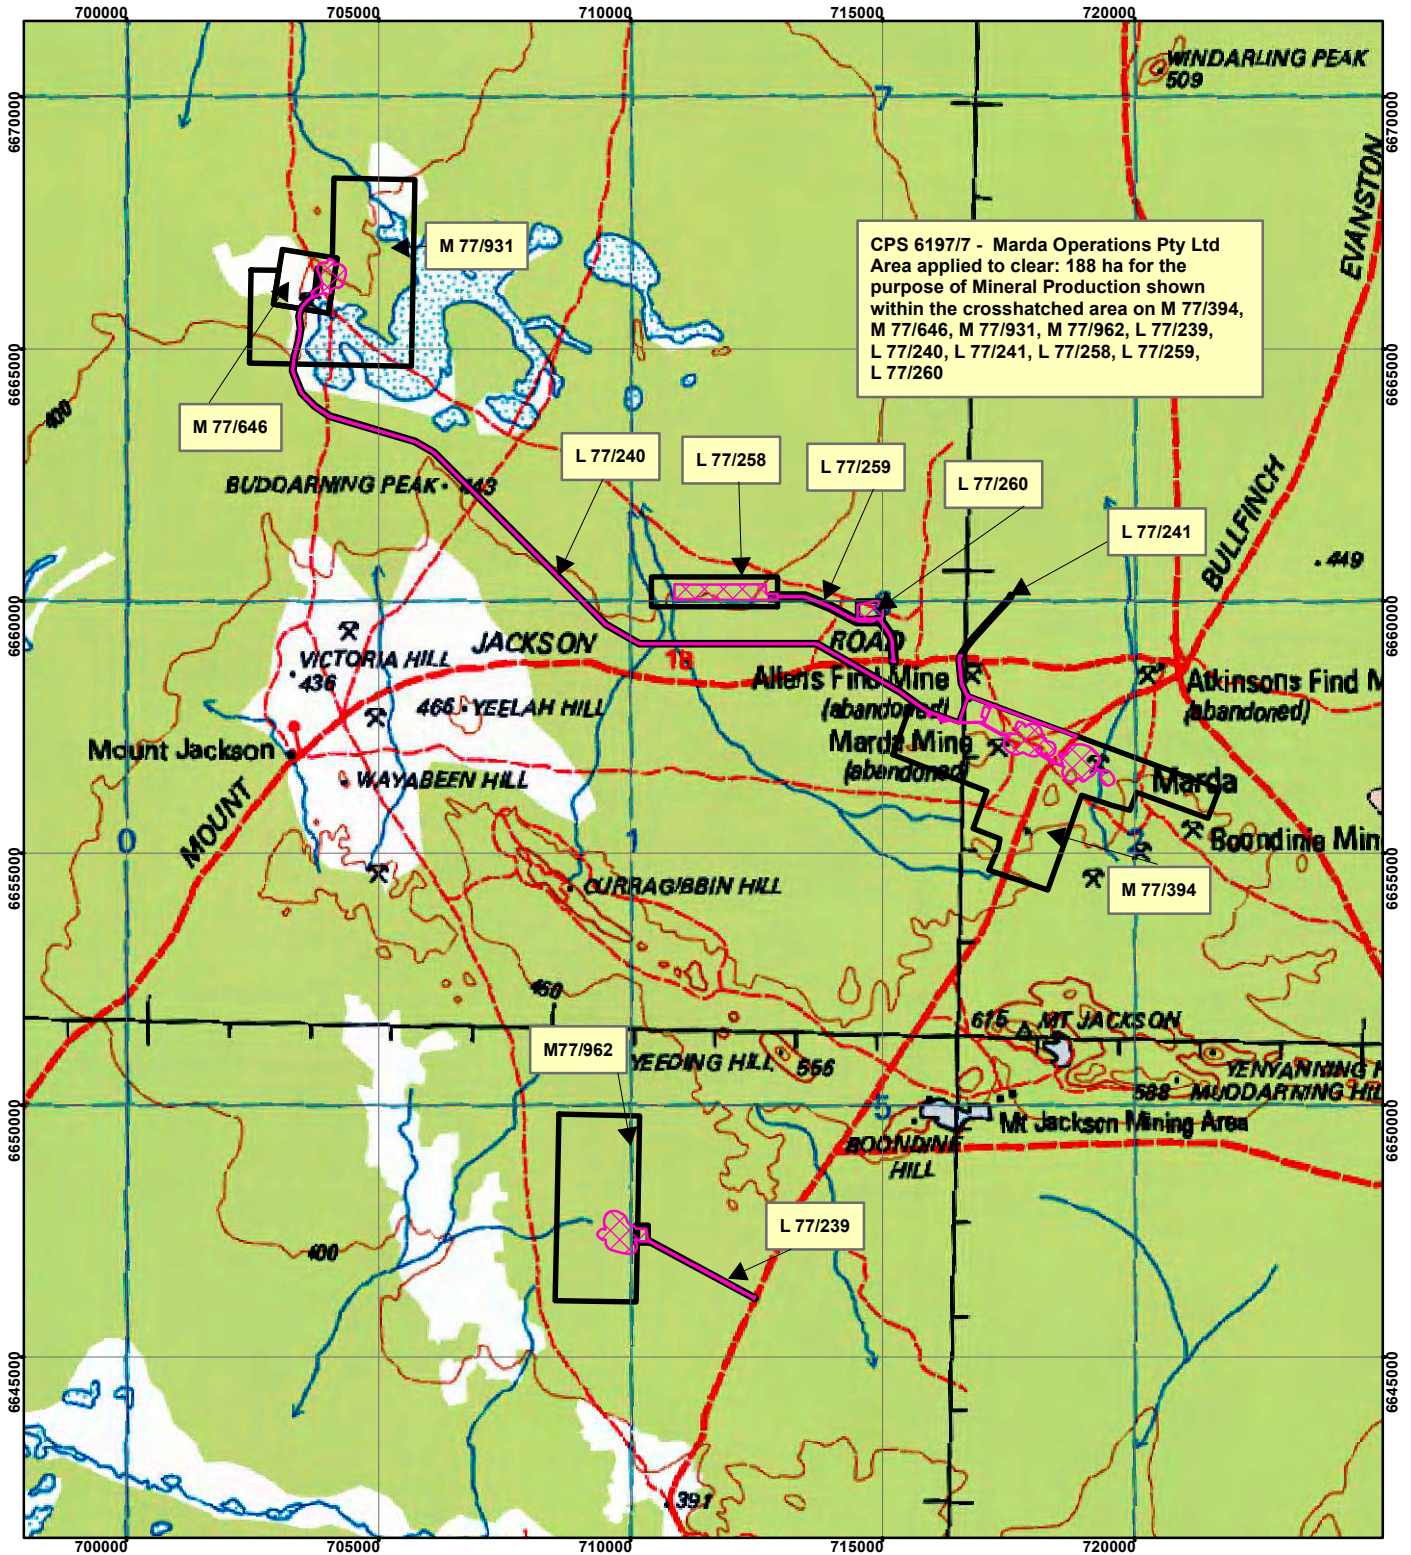

CPS 6197/7 - Marda Operations Pty Ltd

Legend

-  Clearing Instruments
-  Mining Tenements

Geocentric Datum Australia 1994

Note: the data in this map have not been projected. This may result in geometric distortion or measurement inaccuracies.

..... Date

Officer with delegated authority under Section 20 of the Environmental Protection Act 1986

Information derived from this map should be confirmed with the data custodian acknowledged by the agency acronym in the legend.