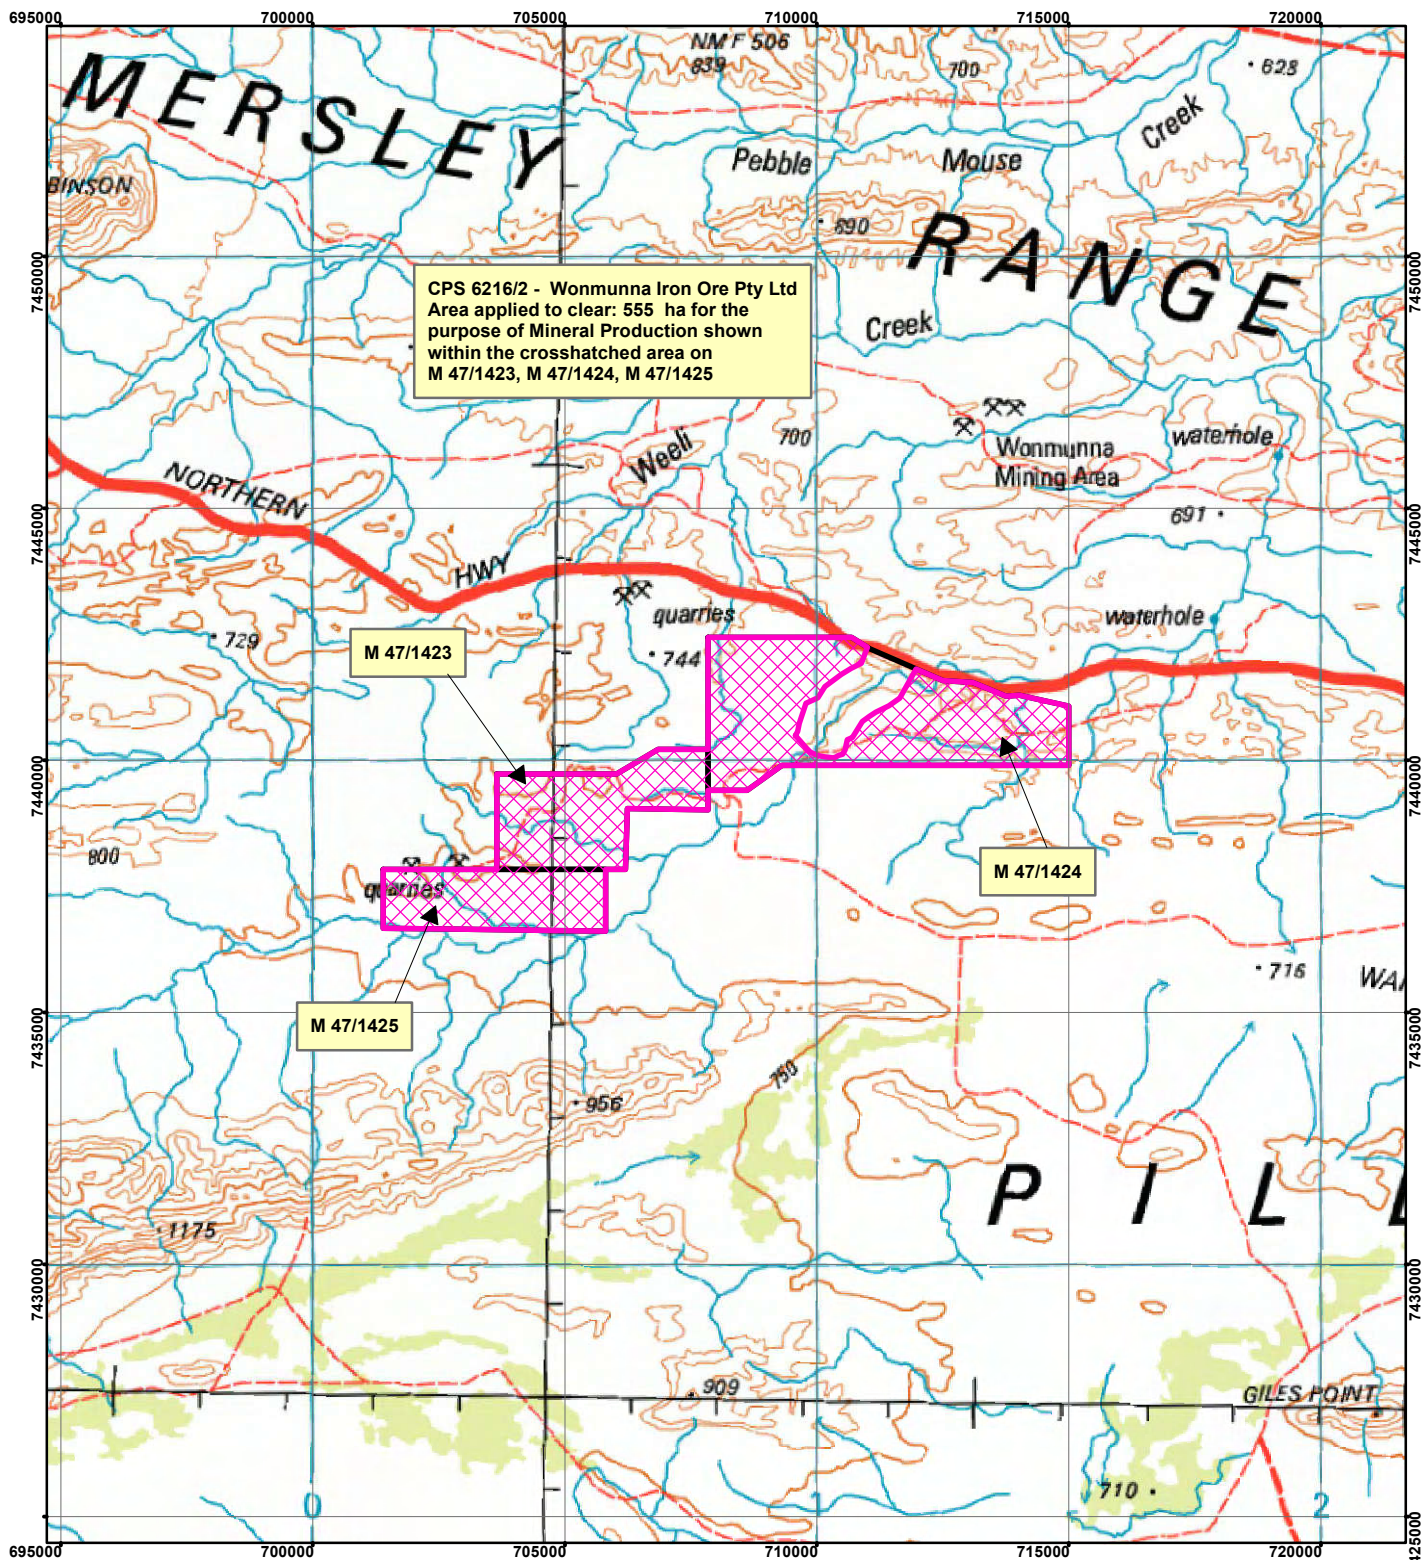

CPS 6216/2 - Wonmunna Iron Ore Ltd

Legend

- Clearing Instruments
- Mining Tenements

Geocentric Datum Australia 1994

..... Date .....

Officer with delegated authority under Section 20 of the Environmental Protection Act 1986