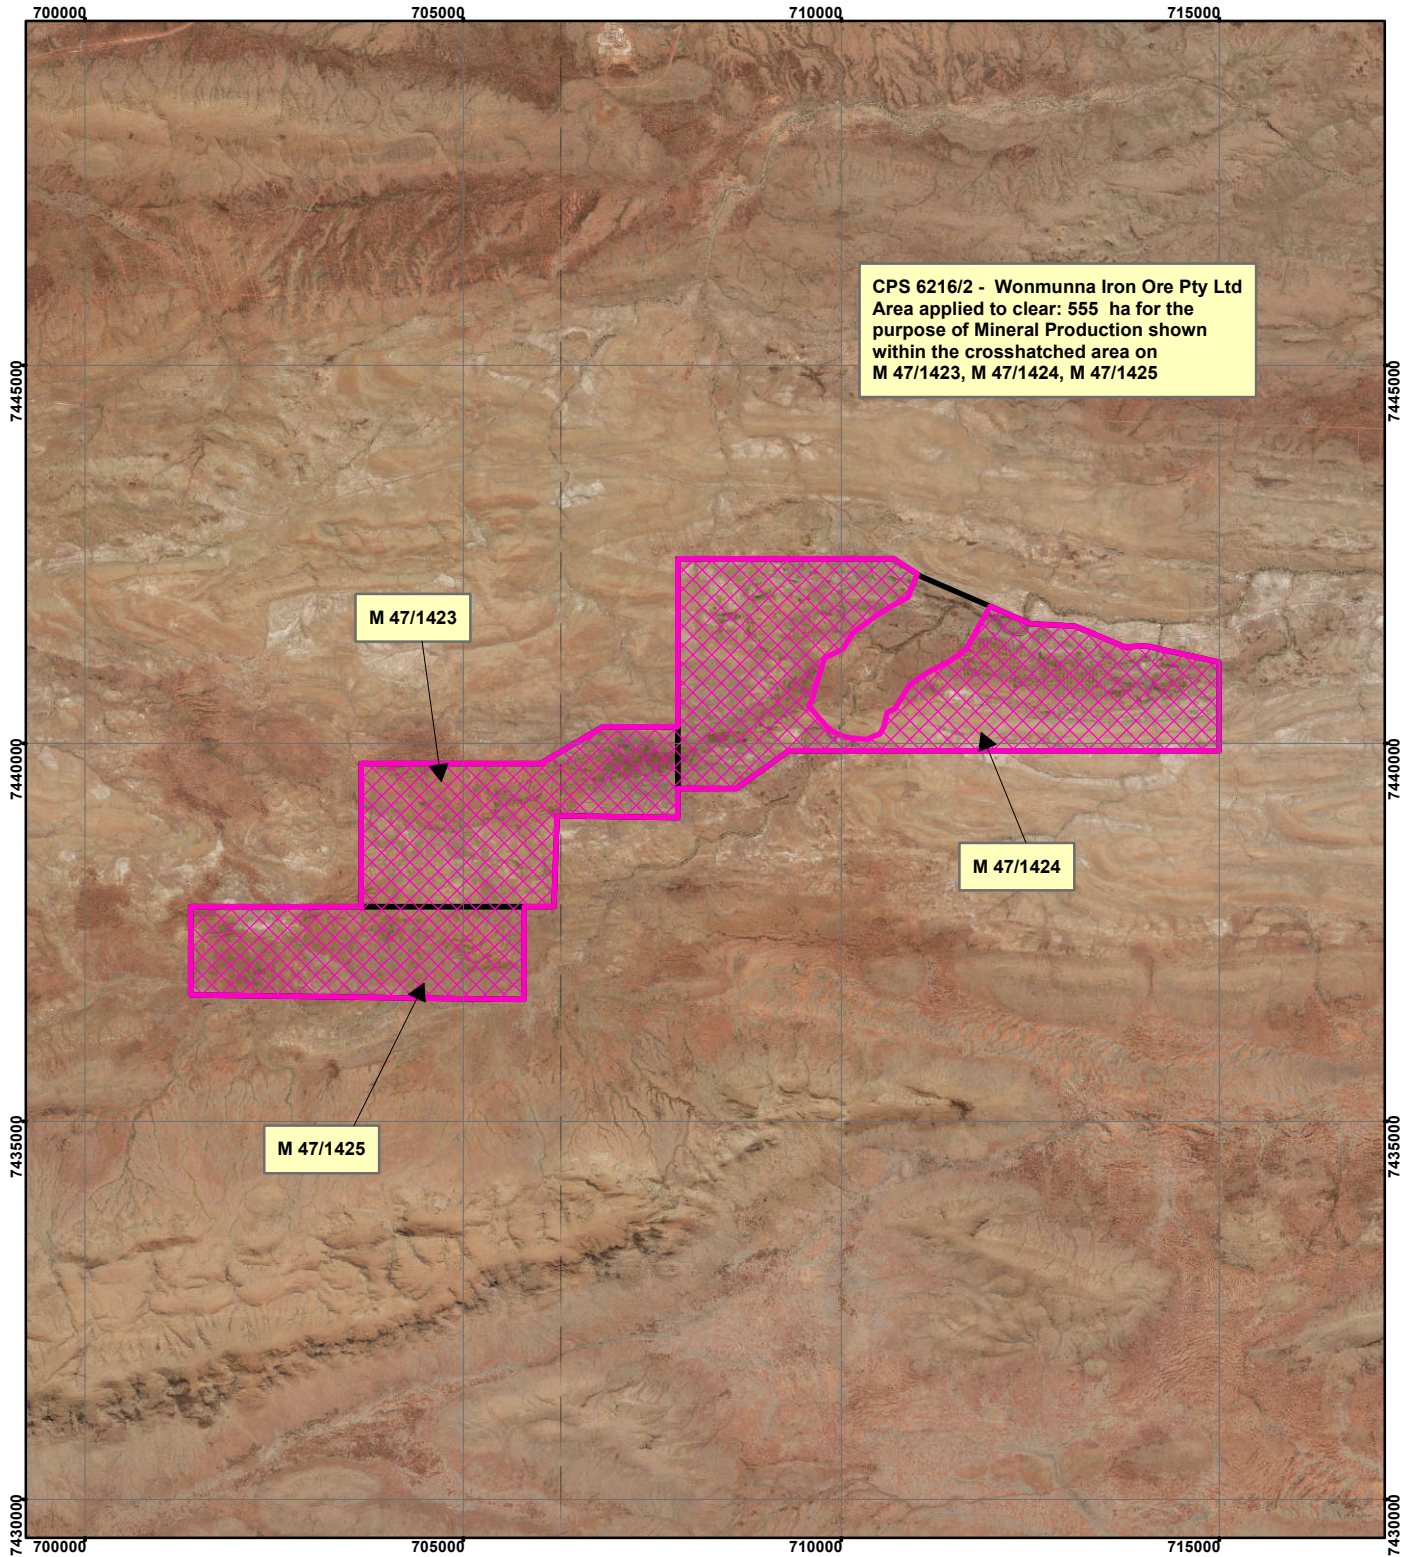

# CPS 6216/2 - Wonmunna Iron Ore Ltd

## Legend

-  Clearing Instruments
-  Mining Tenements

Geocentric Datum Australia 1994

*Note: the data in this map have not been projected. This may result in geometric distortion or measurement inaccuracies.*

..... Date .....

Officer with delegated authority under Section 20 of the Environmental Protection Act 1986

Information derived from this map should be confirmed with the data custodian acknowledged by the agency acronym in the legend.