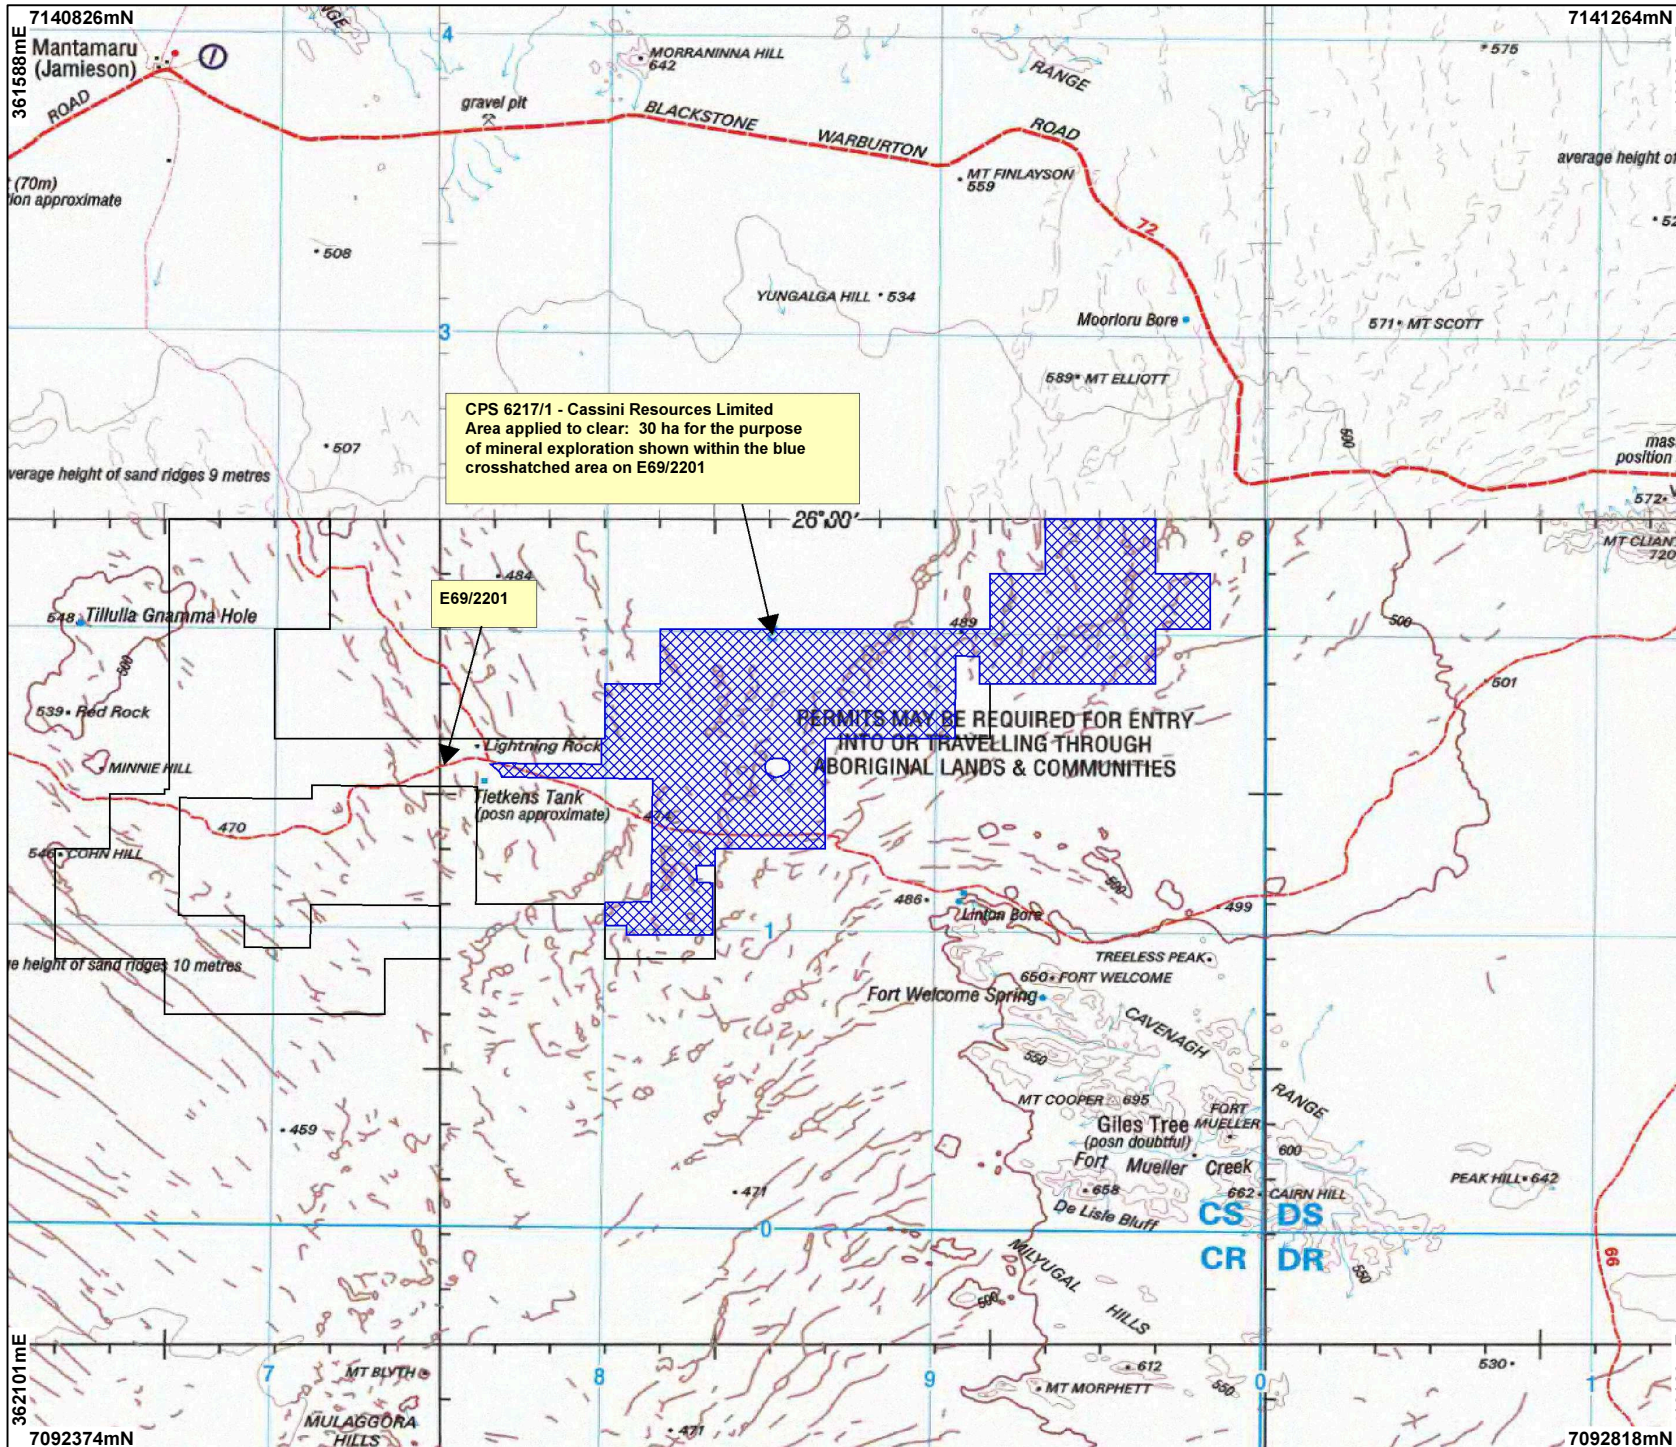

# CPS 6217/1 - Cassini Resources Limited

- LEGEND**
- Mining Tenements
  - Clearing Instruments
  - NATMAP 250K Series Mapping - GA 08/03

Scale 1:240000  
 (Approximate when reproduced at A4)  
 Geocentric Datum Australia 1994  
 Note: the data in this map have not been projected. This may result in geometric distortion or measurement inaccuracies.

Date .....

Officer with delegated authority under Section 20 of the Environmental Protection Act 1986

Information derived from this map should be confirmed with the data custodian acknowledged by the agency acronym in the legend.