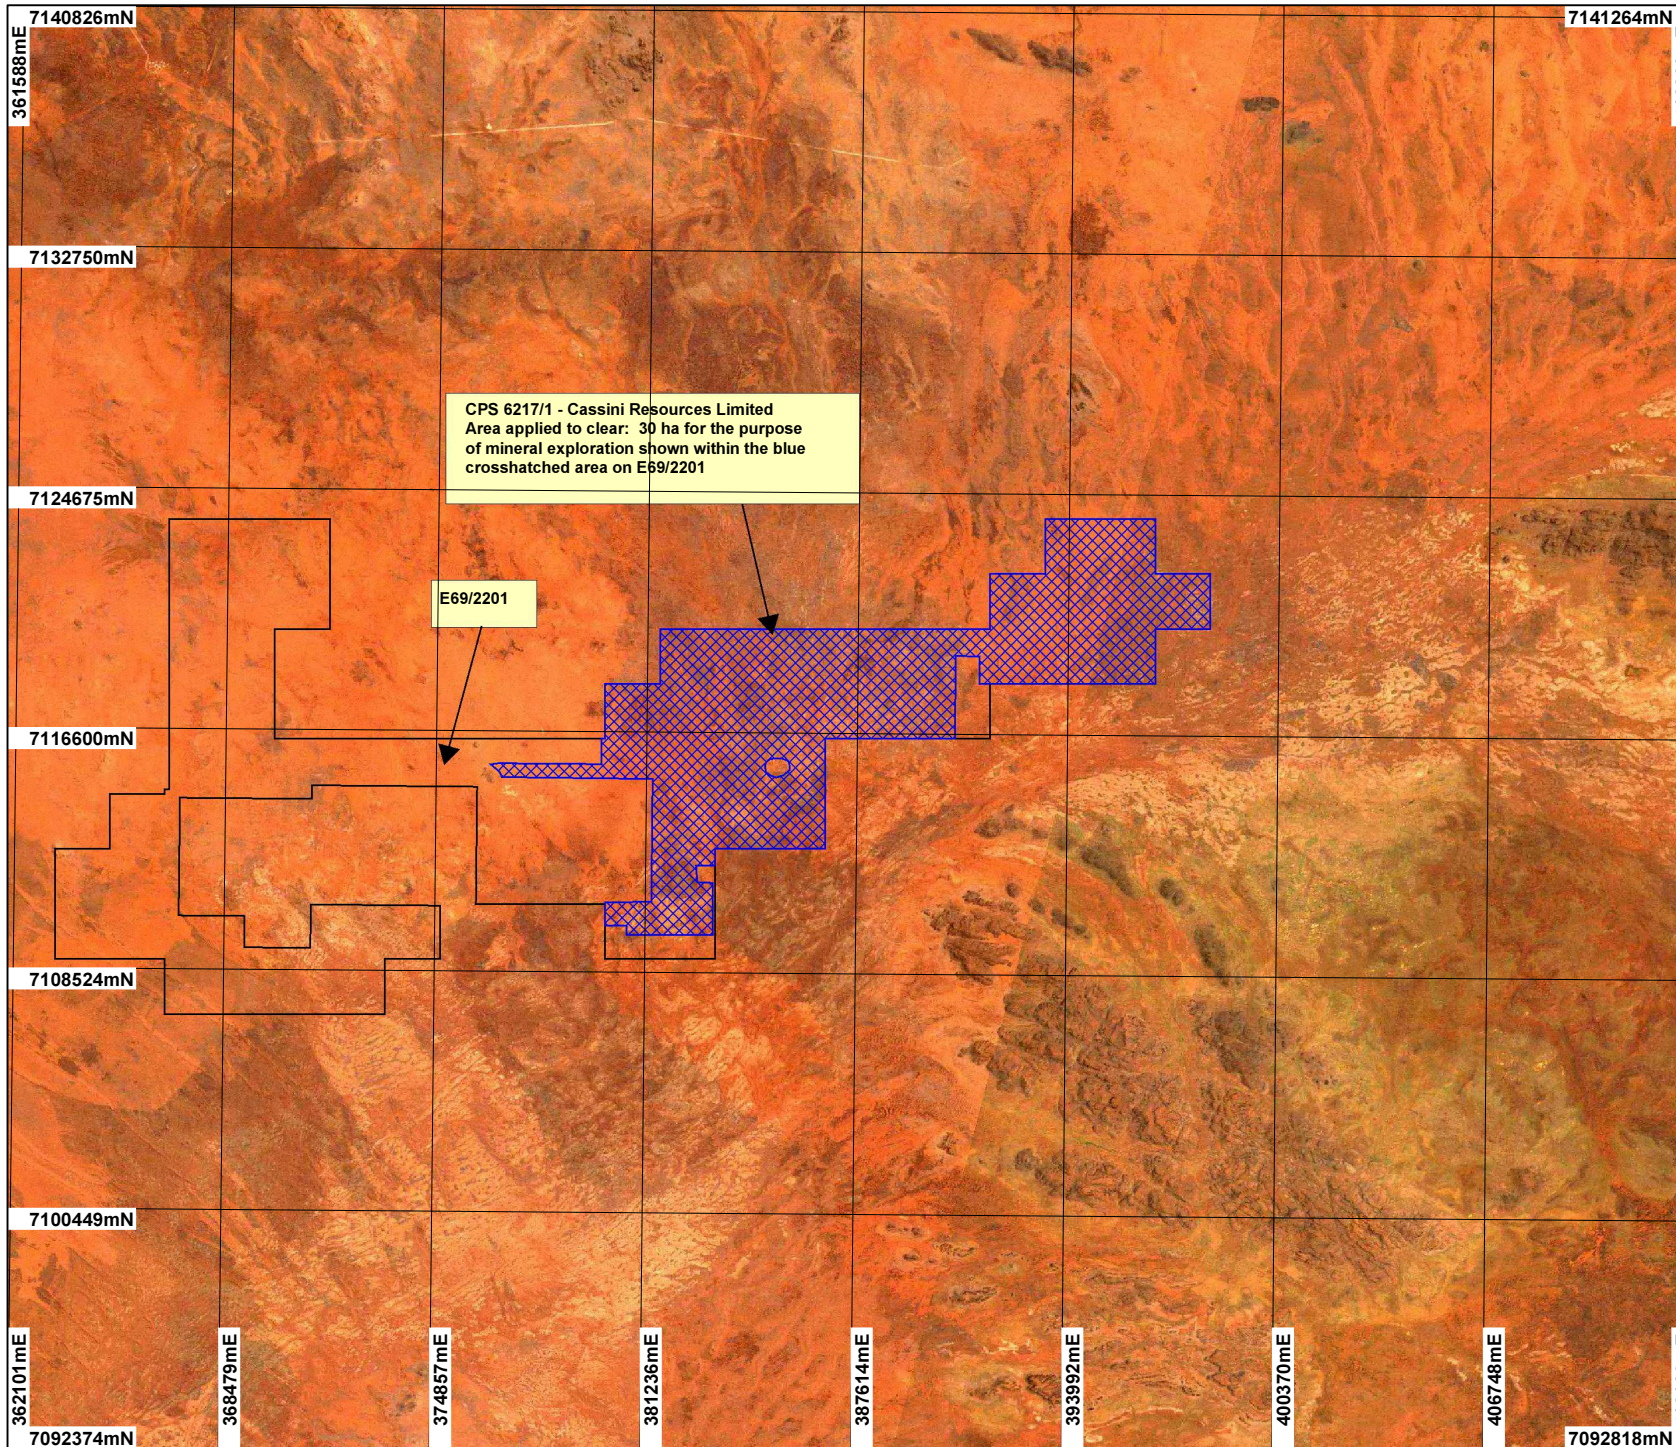

CPS 6217/1 - Cassini Resources Limited

LEGEND

-  Mining Tenements
 -  Clearing Instruments
- Western Australia ETM 25m 543 - AGO 2004

Scale 1:240000
(Approximate when reproduced at A4)

Geocentric Datum Australia 1994

Note: the data in this map have not been projected. This may result in geometric distortion or measurement inaccuracies.

..... Date

Officer with delegated authority under Section 20 of the Environmental Protection Act 1986

Information derived from this map should be confirmed with the data custodian acknowledged by the agency acronym in the legend.

WESTERN AUSTRALIA
WA Crown Copyright 2002