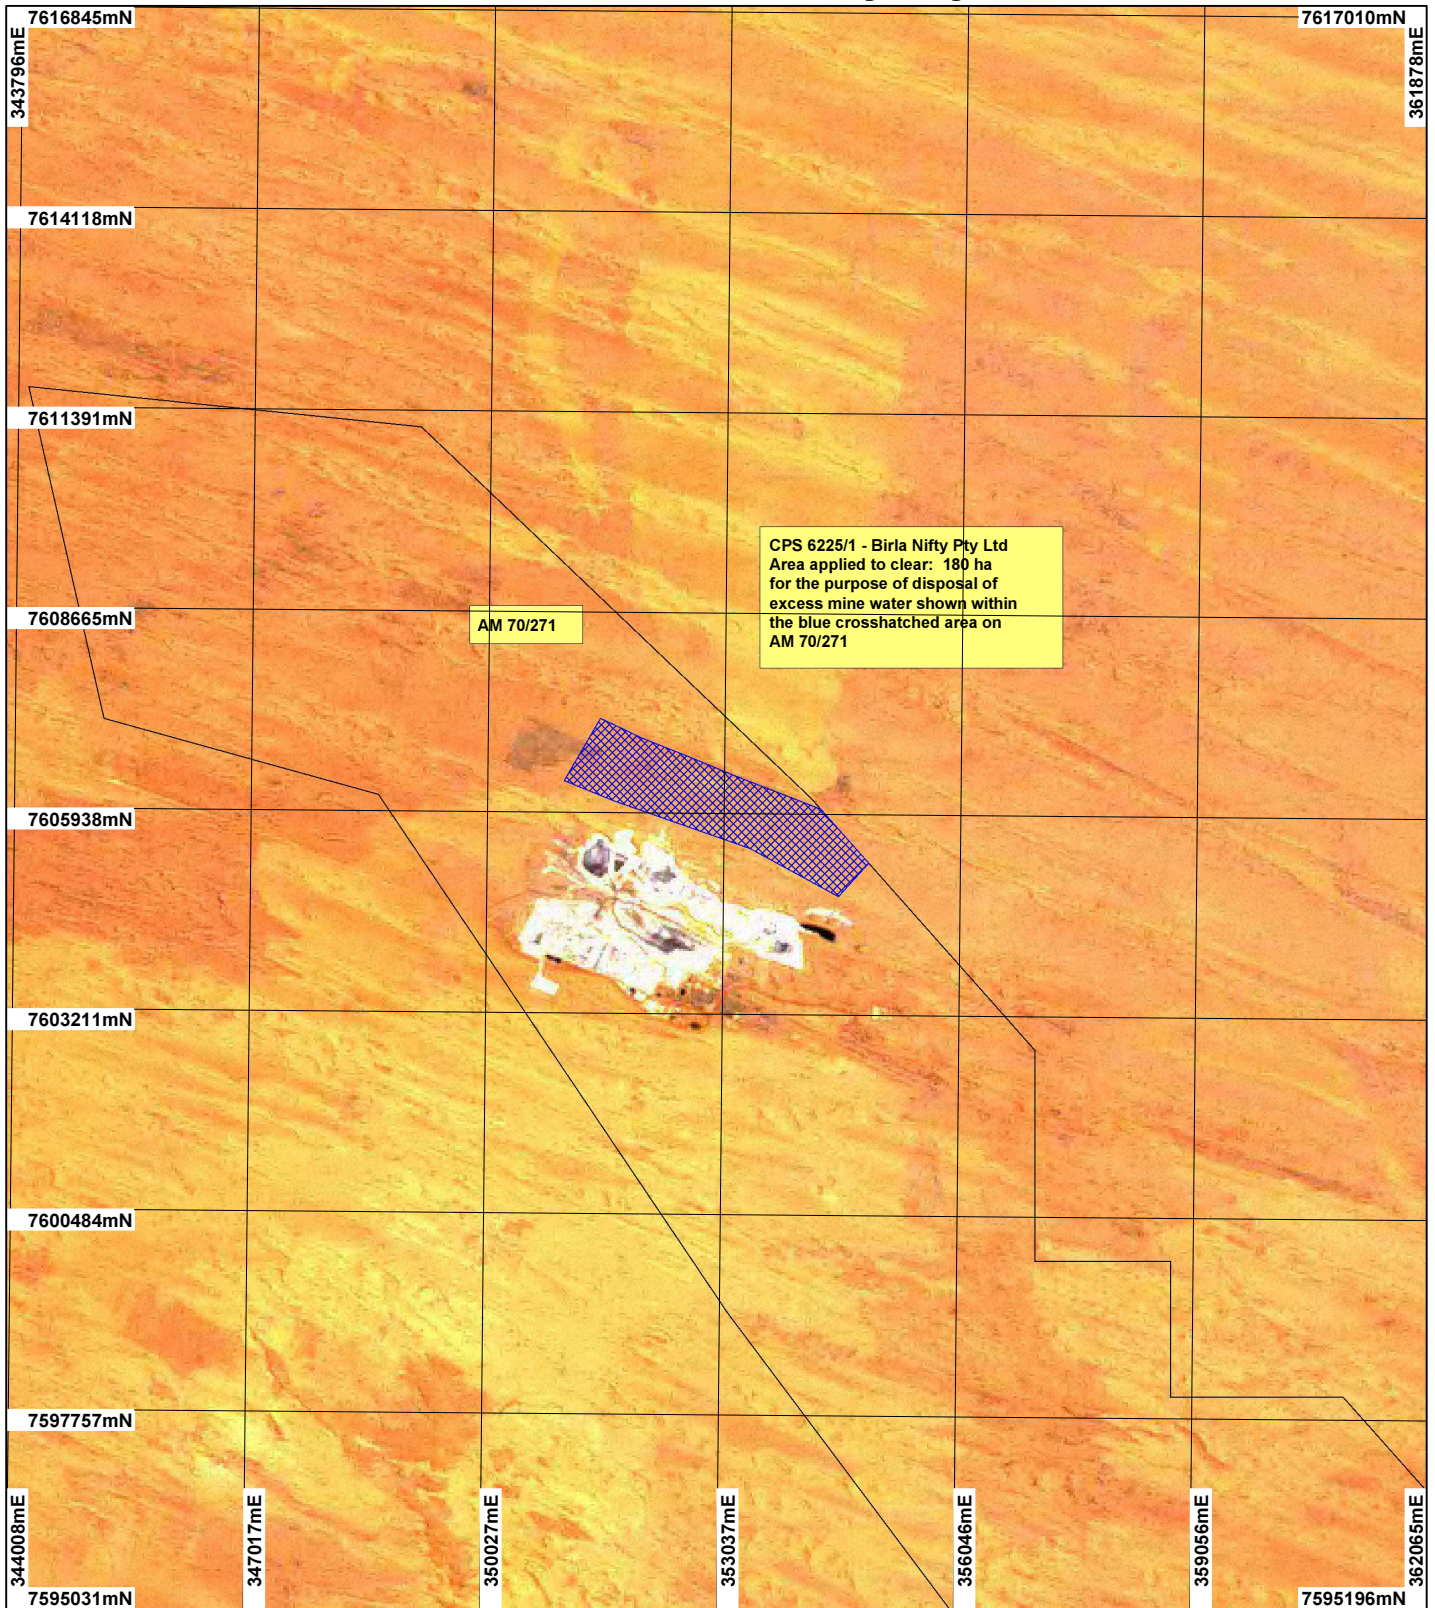

CPS 6225/1 - Birla Nifty Pty Ltd

LEGEND

-  Mining Tenements
 -  Clearing Instruments
- Western Australia ETM 25m
543 - AGO 2004

Scale 1:100000

(Approximate when reproduced at A4)

Geocentric Datum Australia 1994

Note: the data in this map have not been projected. This may result in geometric distortion or measurement inaccuracies.

..... Date

Officer with delegated authority under Section 20 of the Environmental Protection Act 1986