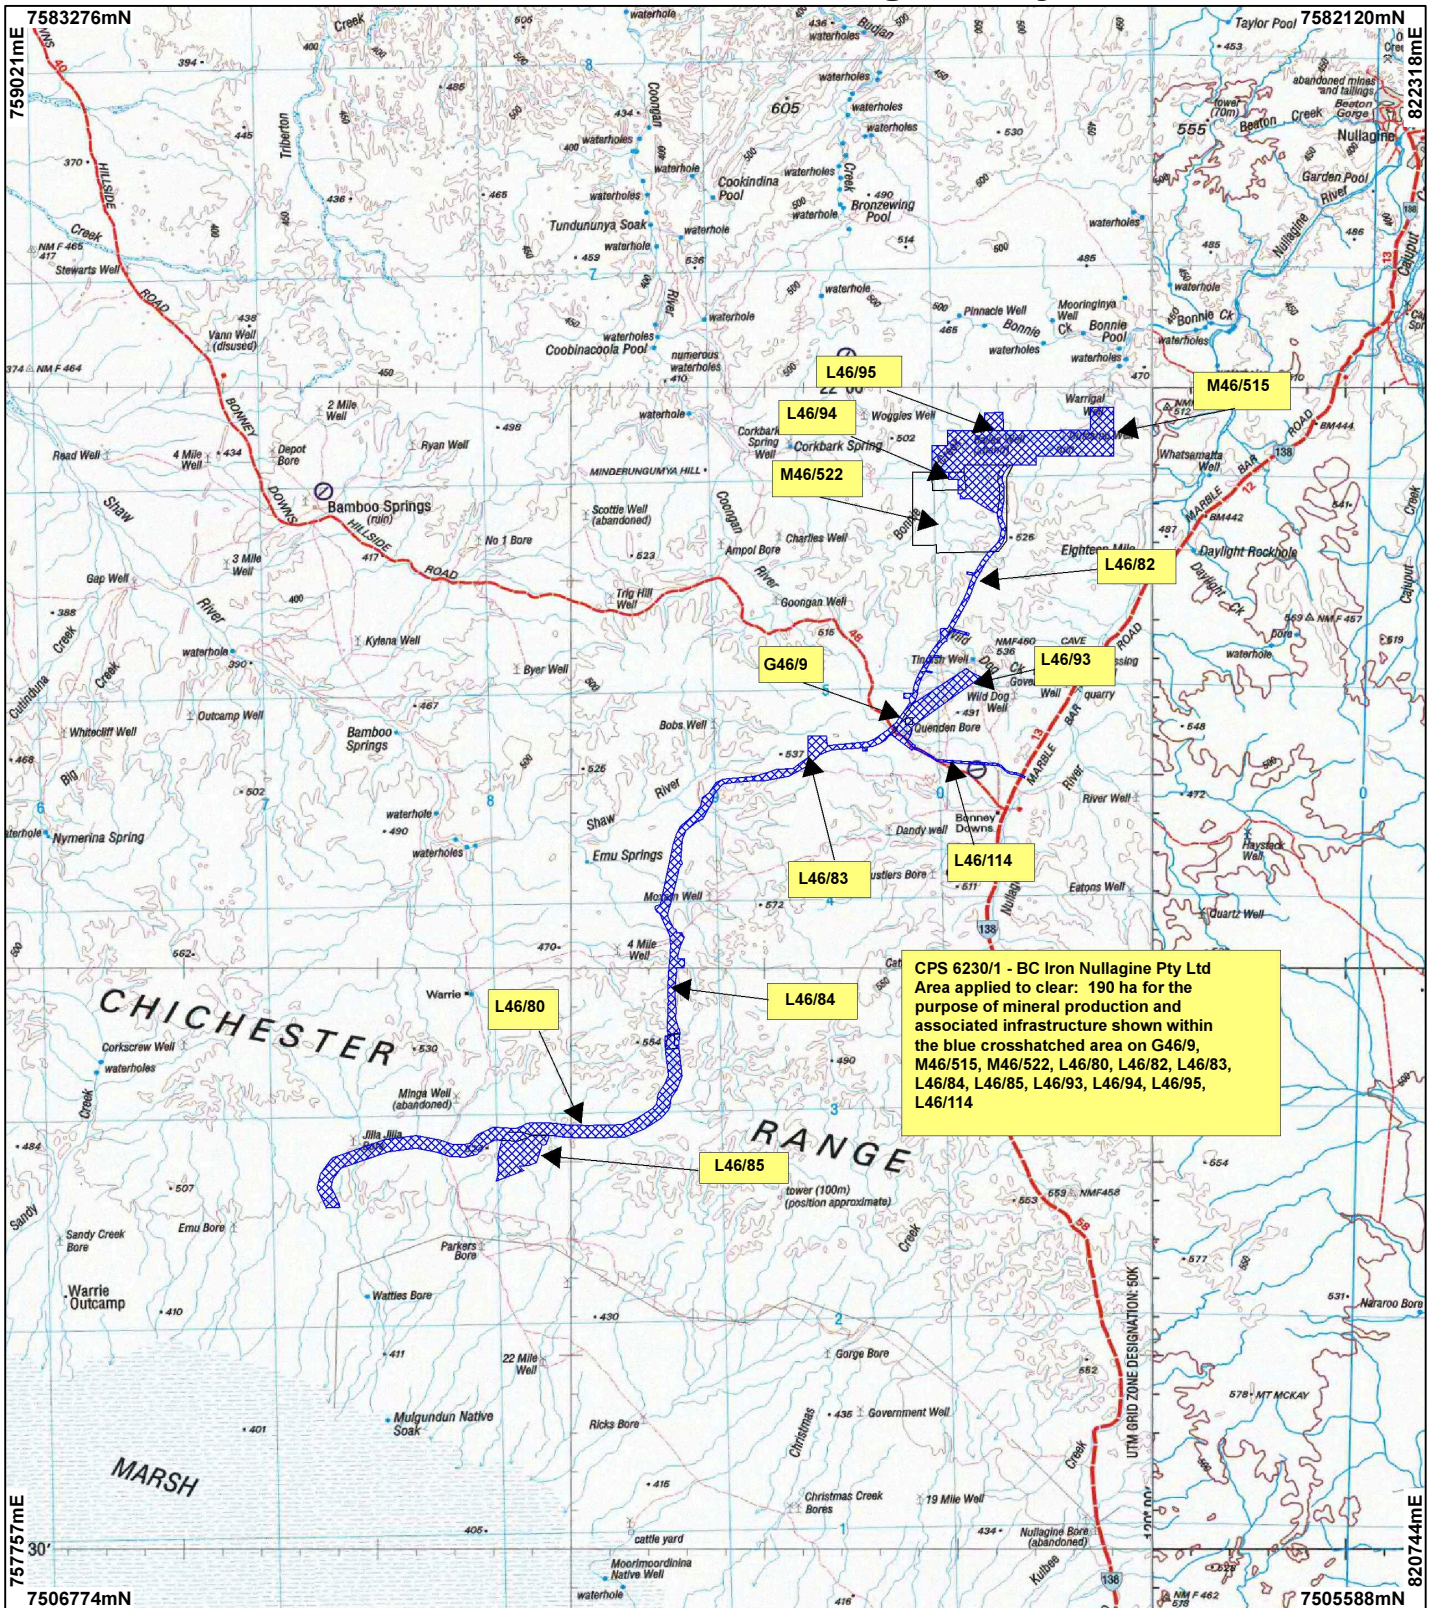

## LEGEND

- Mining Tenements
- Clearing Instruments
- NATMAP 250K Series Mapping - GA 08/03

0 10 km

Scale 1:350000

(Approximate when reproduced at A4)

Geocentric Datum Australia 1994

Note: the data in this map have not been projected. This may result in geometric distortion or measurement inaccuracies.

WESTERN AUSTRALIA  
WA Crown Copyright 2002