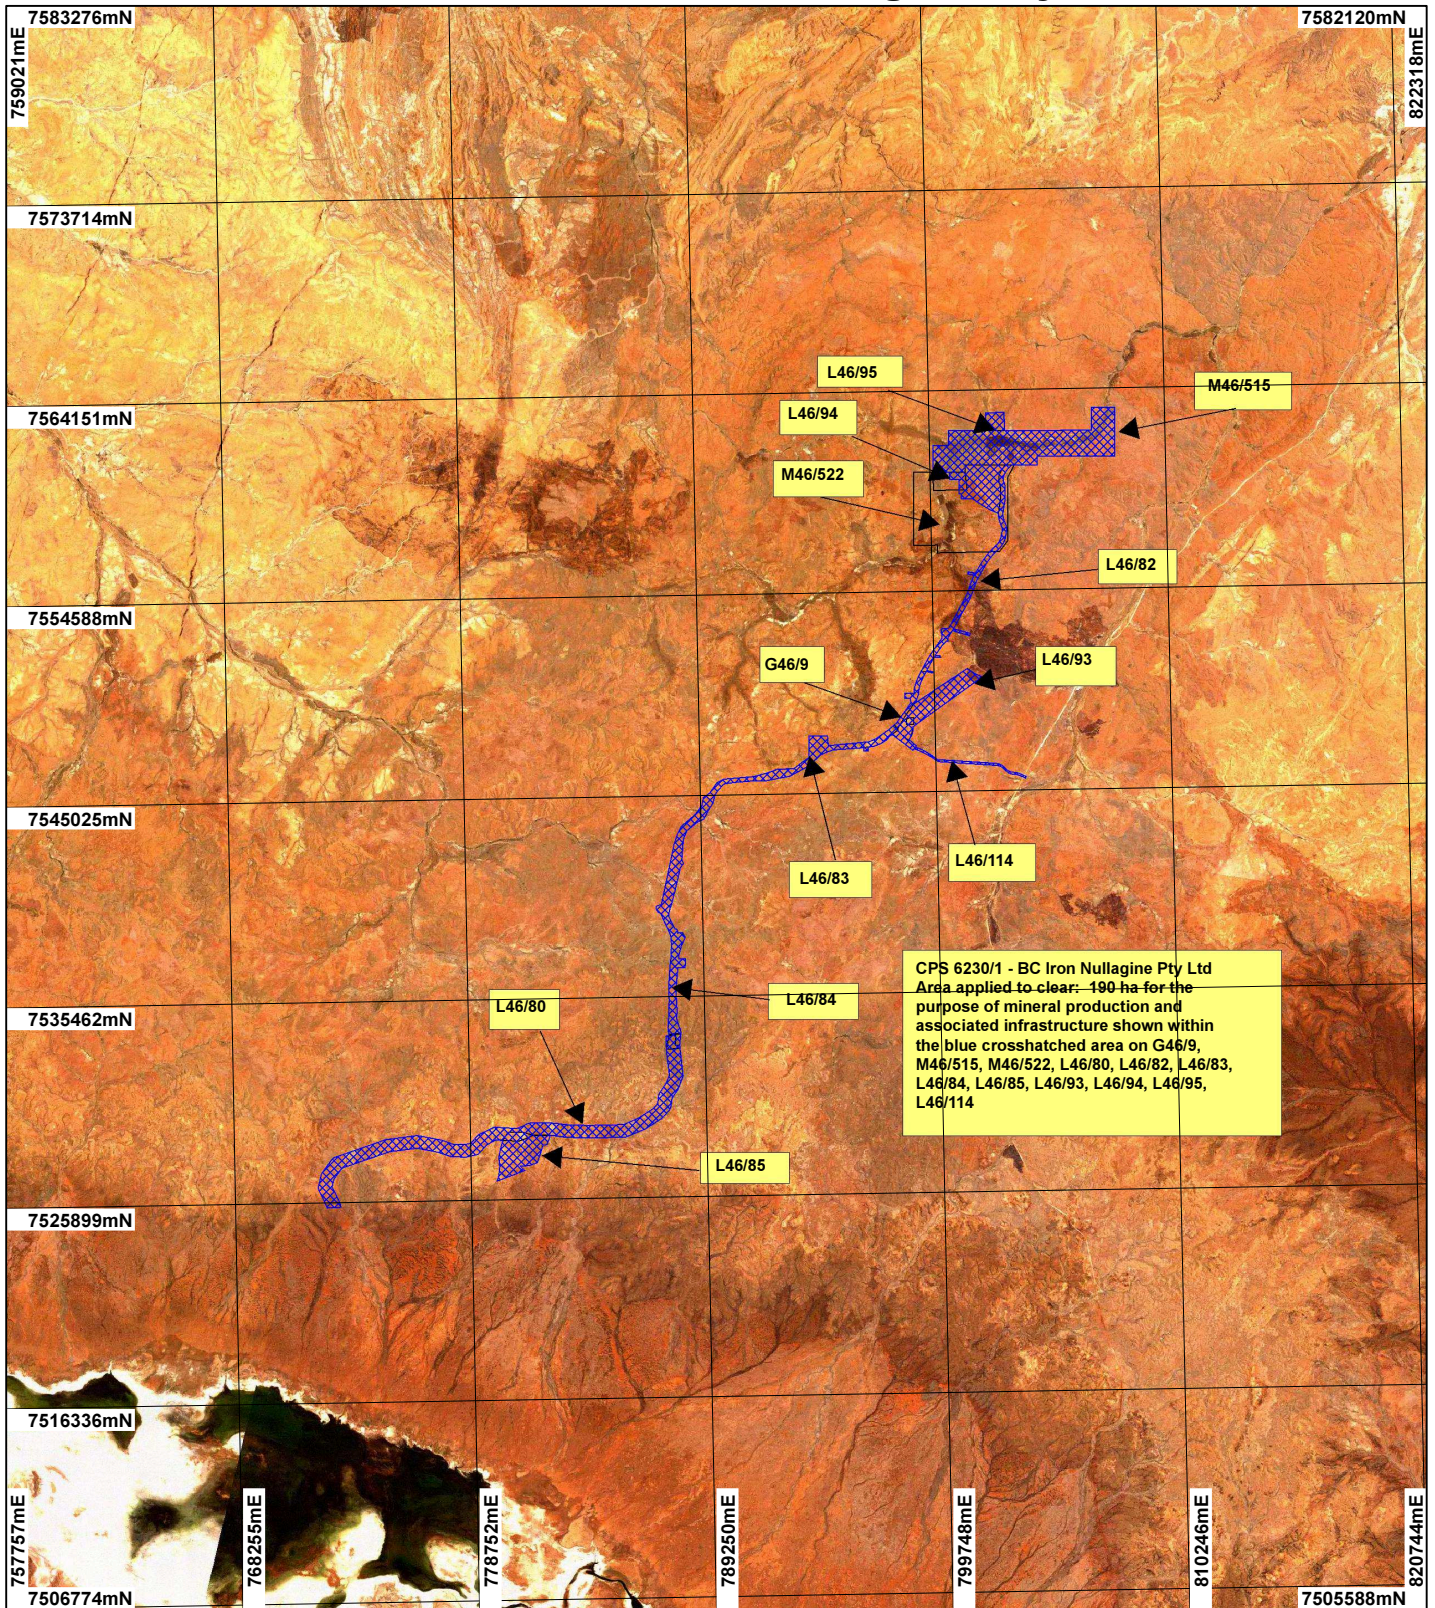

## LEGEND

-  Mining Tenements
  -  Clearing Instruments
- Western Australia ETM 25m  
 543 - AGO 2004

Scale 1:350000

(Approximate when reproduced at A4)

Geocentric Datum Australia 1994

Note: the data in this map have not been projected. This may result in geometric distortion or measurement inaccuracies.

..... Date .....

Officer with delegated authority under Section 20 of the Environmental Protection Act 1986

Information derived from this map should be confirmed with the data custodian acknowledged by the agency acronym in the legend.

WESTERN AUSTRALIA  
 WA Crown Copyright 2002